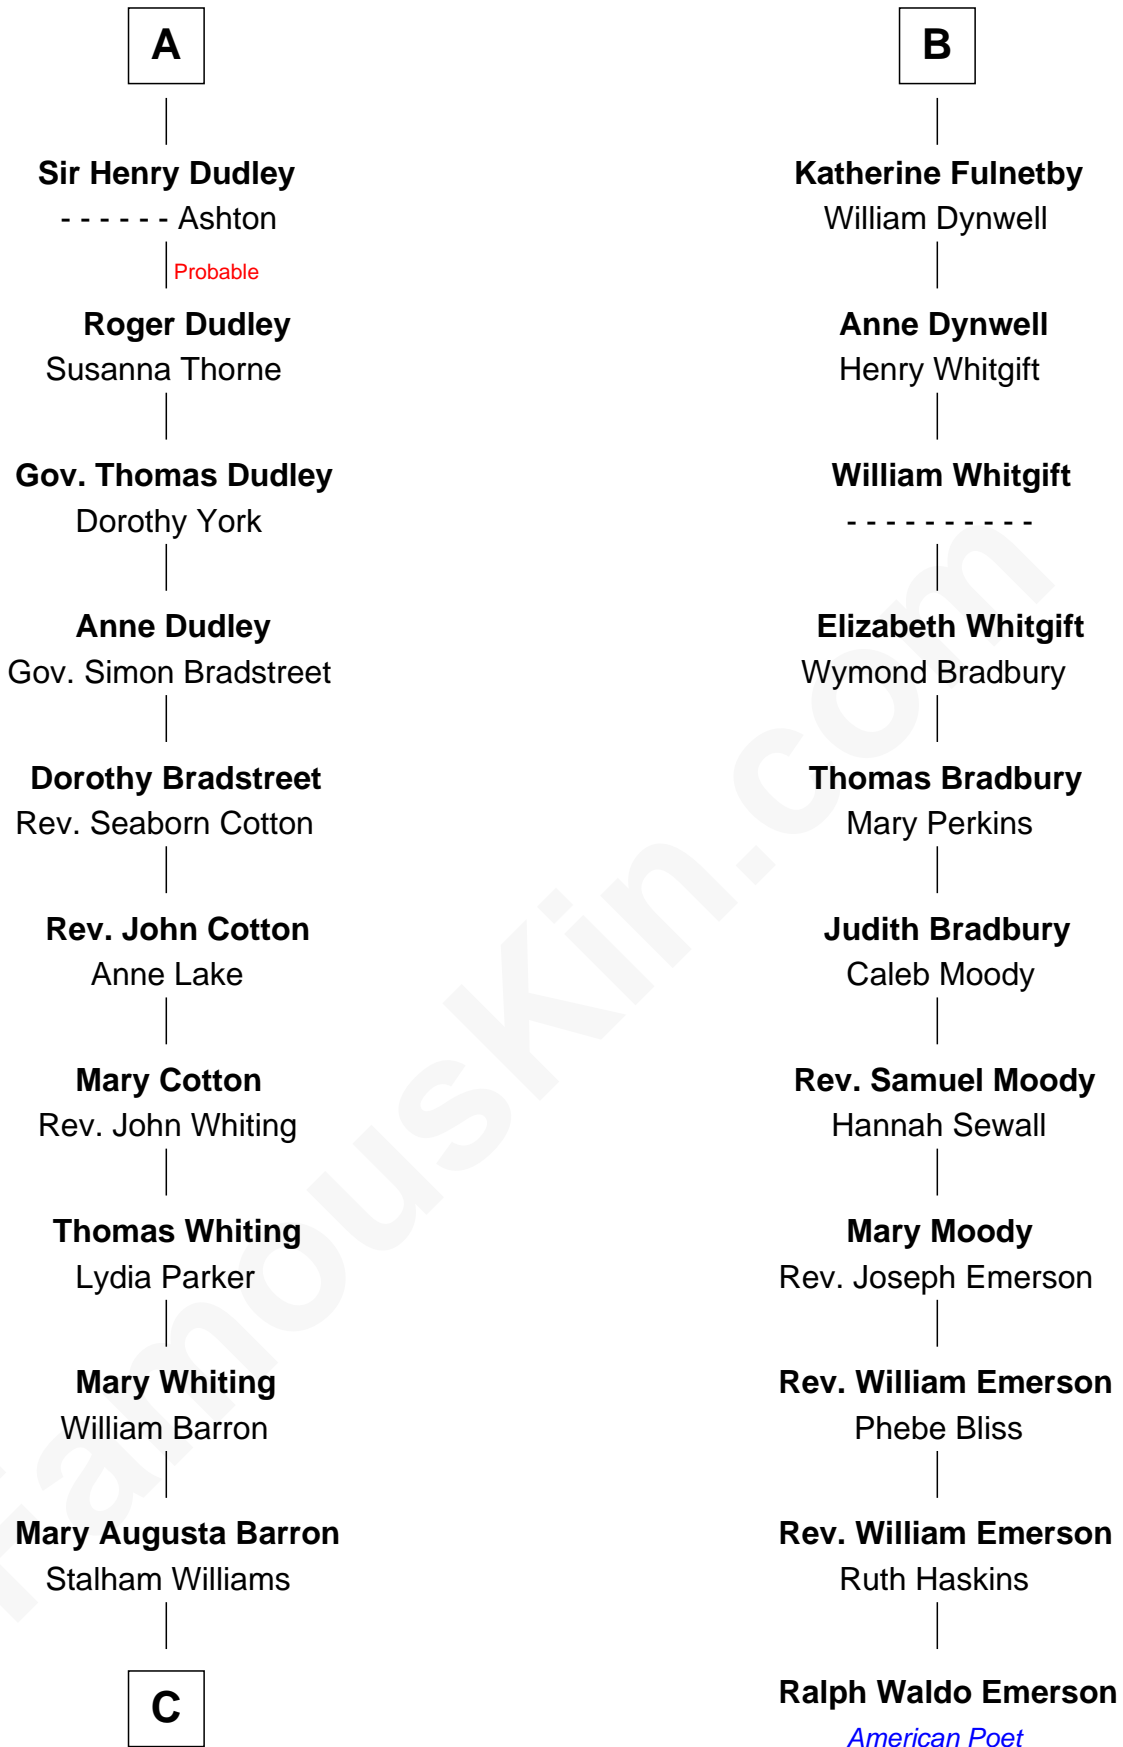

FamousKin.com Relationship Chart of

James Sherman

27th U.S. Vice-President

17th cousin 2 times removed of

Ralph Waldo Emerson

American Poet

Henry Plantagenet

Maud de Chaworth

Joyce Tiptoft

Sir Edmund Sutton

Sir Edward Sutton

Cecily Willoughby

Sir John Sutton

Cecily Grey

A

Joan of Lancaster

John de Mowbray

John de Mowbray

Elizabeth de Segrave

Eleanor de Mowbray

John de Welles

Eudo de Welles

Maud de Greystoke

Sir Lionel de Welles

Joan de Waterton

Margaret de Welles

Sir Thomas Dymoke

Jane Dymoke

John Fulnetby

B

C

—
Frances Lucretia Williams