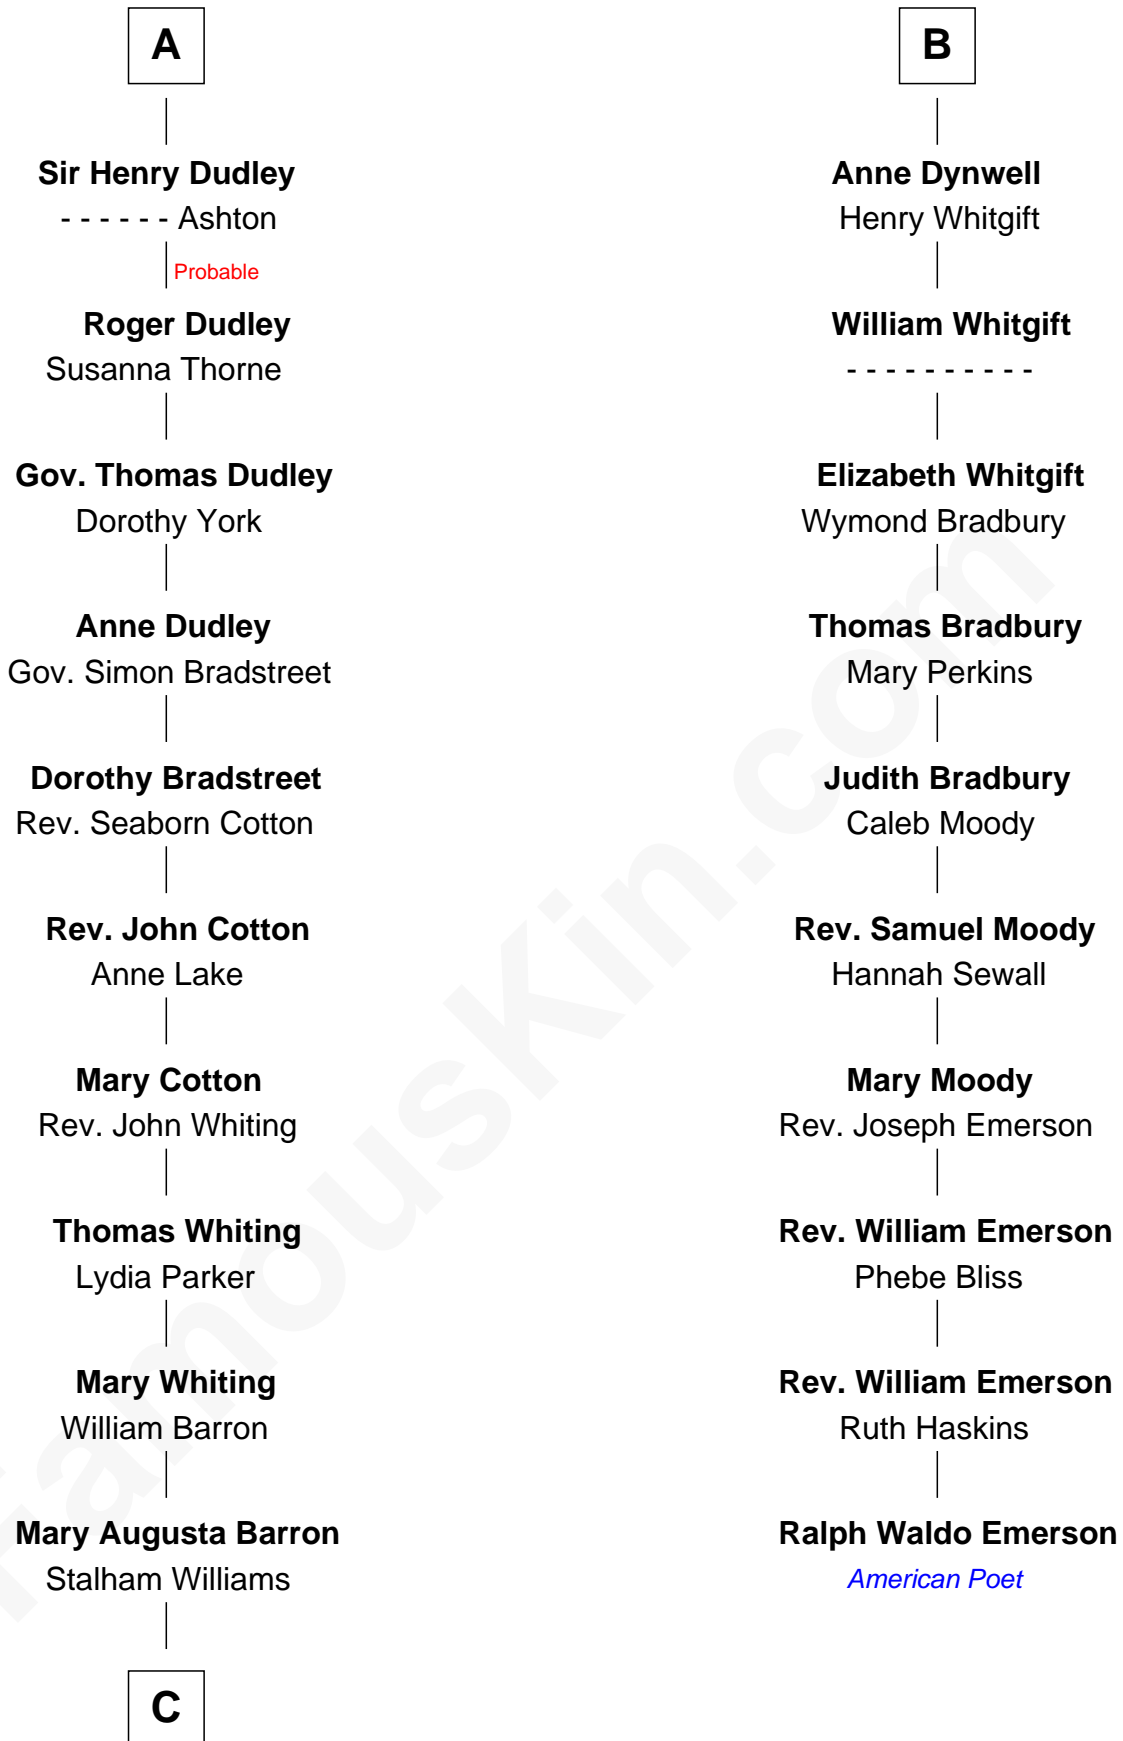

FamousKin.com Relationship Chart of

James Sherman

27th U.S. Vice-President

16th cousin 3 times removed of

Ralph Waldo Emerson

American Poet

Sir William de Ros
Margery de Badlesmere

Thomas de Ros
Beatrice de Stafford

Margaret de Ros
Sir Reynold Grey

Margaret Grey
Sir William Bonville

William Bonville
Elizabeth Harington

William Bonville
Katherine Neville

Cecily Bonville
Thomas Grey

Cecily Grey
Sir John Sutton

A

Maud de Roos
John de Welles

John de Welles
Eleanor de Mowbray

Eudo de Welles
Maud de Greystoke

Sir Lionel de Welles
Joan de Waterton

Margaret de Welles
Sir Thomas Dymoke

Jane Dymoke
John Fulnetby

Katherine Fulnetby
William Dynwell

B

C

—
Frances Lucretia Williams

Richard Winslow Sherman

—
Mary Frances Sherman

Richard Updike Sherman

—
James Sherman

27th U.S. Vice-President

FamousKin.com