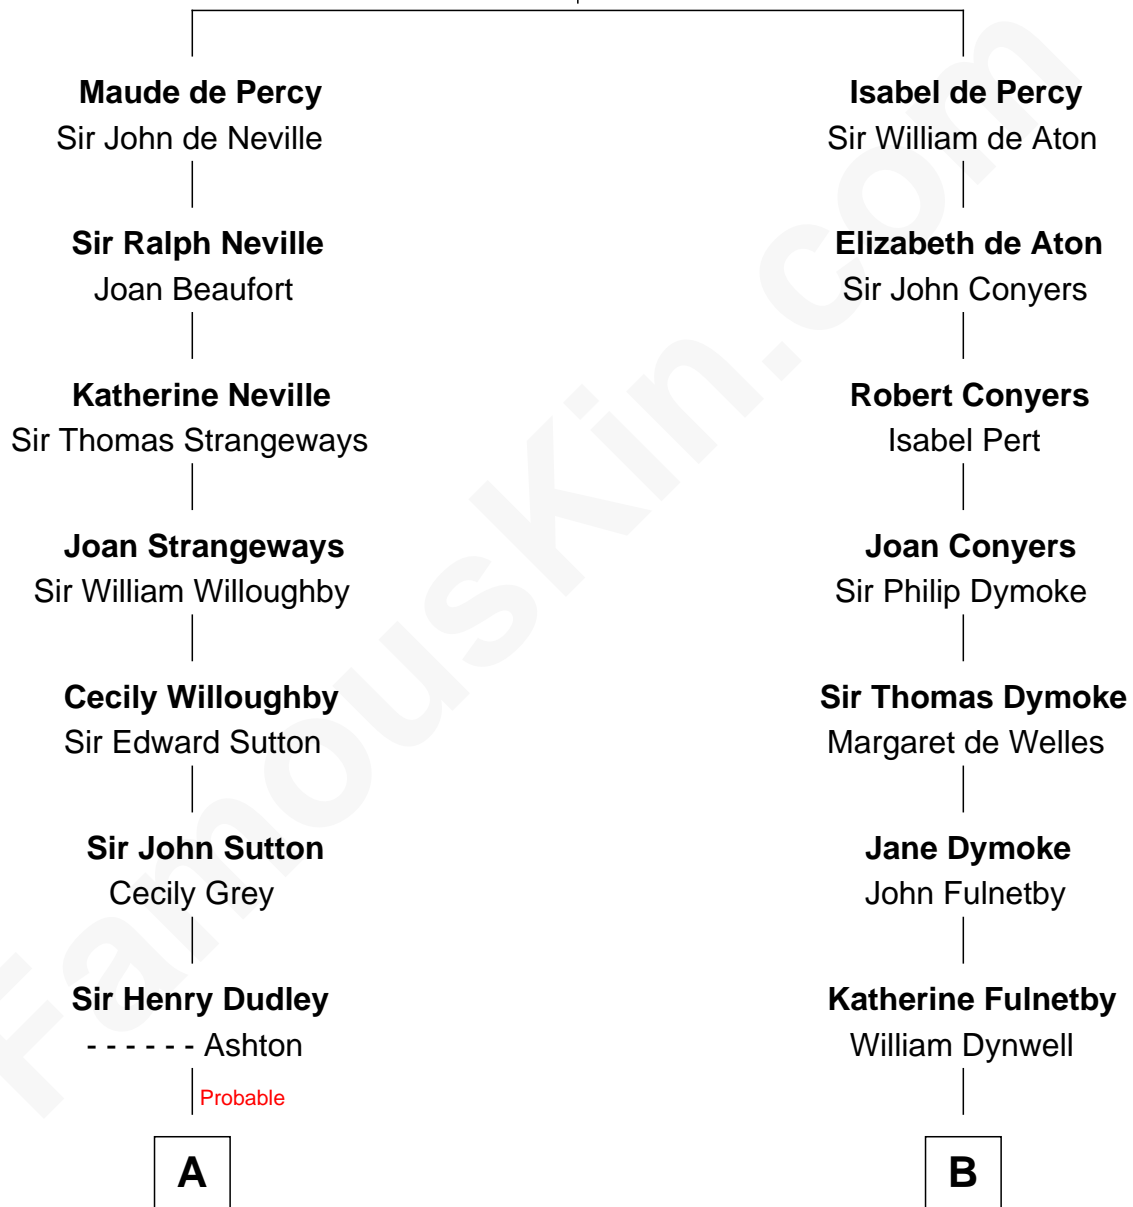

FamousKin.com Relationship Chart of

James Sherman

27th U.S. Vice-President

16th cousin 2 times removed of

Ralph Waldo Emerson

American Poet

Sir Henry de Percy

Idoine de Clifford

C

—
Mary Frances Sherman
Richard Updike Sherman

—
James Sherman
27th U.S. Vice-President

FamousKin.com