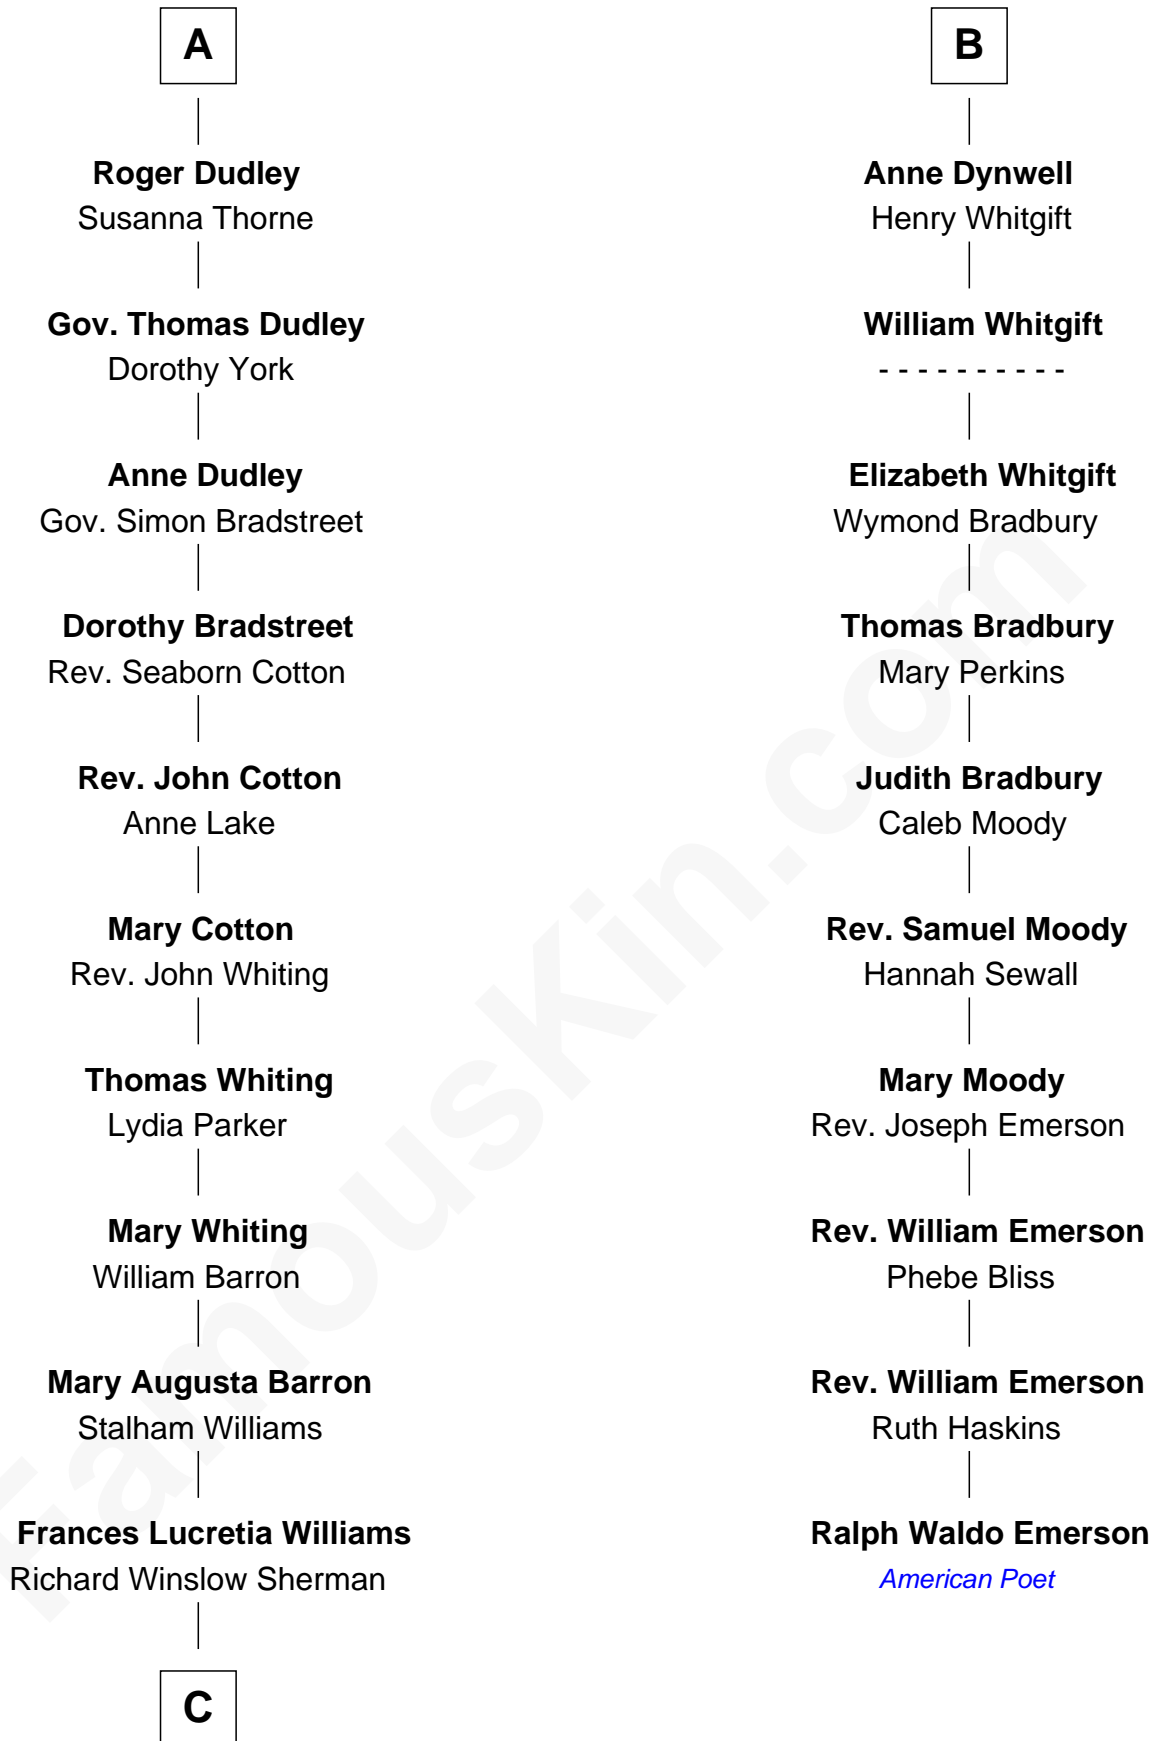

FamousKin.com Relationship Chart of

James Sherman

27th U.S. Vice-President

16th cousin 2 times removed of

Ralph Waldo Emerson

American Poet

Sir Henry de Percy

Idoine de Clifford

C

—
Mary Frances Sherman
Richard Updike Sherman

—
James Sherman
27th U.S. Vice-President

FamousKin.com