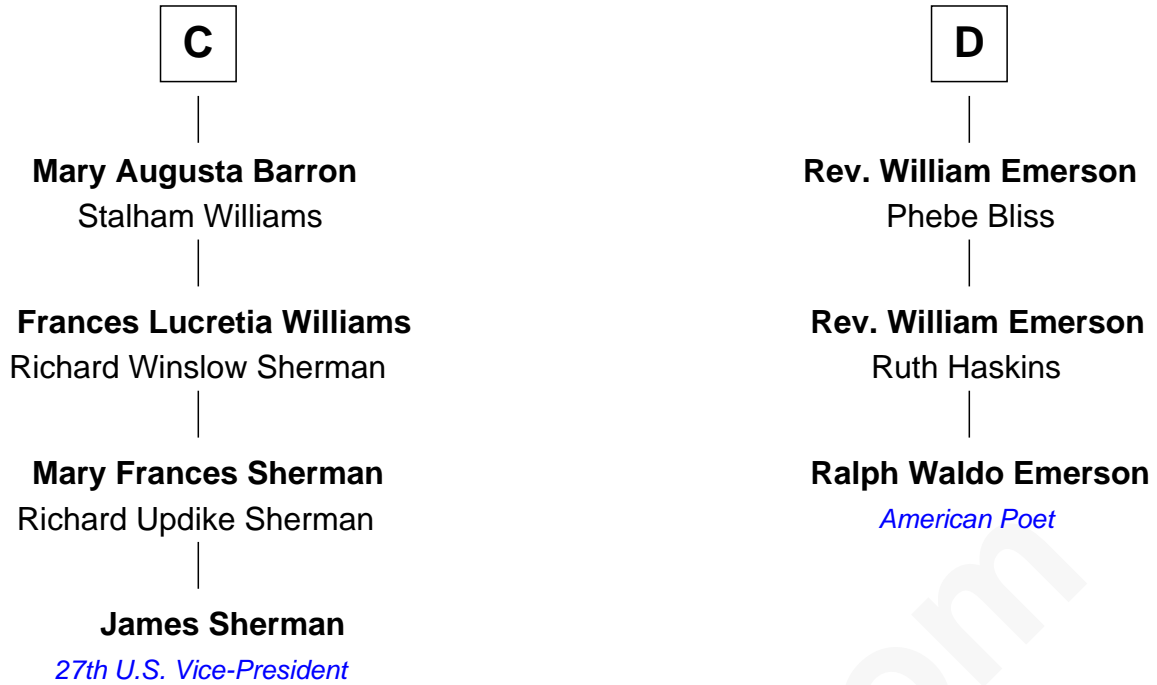

FamousKin.com Relationship Chart of

James Sherman

27th U.S. Vice-President

19th cousin 1 time removed of

Ralph Waldo Emerson

American Poet

Sir William de Beauchamp

Isabel Mauduit

Sir Walter de Beauchamp

Alice de Tony

Roger de Beauchamp

Sir Roger de Beauchamp

Sibyl de Pateshulle

Sir Roger de Beauchamp

Joan de Clopton

Sir Roger Beauchamp

Guy de Beauchamp

Alice de Toeni

Sir Thomas de Beauchamp

Katherine de Mortimer

Maud de Beauchamp

Sir Roger de Clifford

Katherine de Clifford

Sir Ralph de Greystoke

Maud de Greystoke

Eudo de Welles

Sir Lionel de Welles

Joan de Waterton

B

FamousKin.com