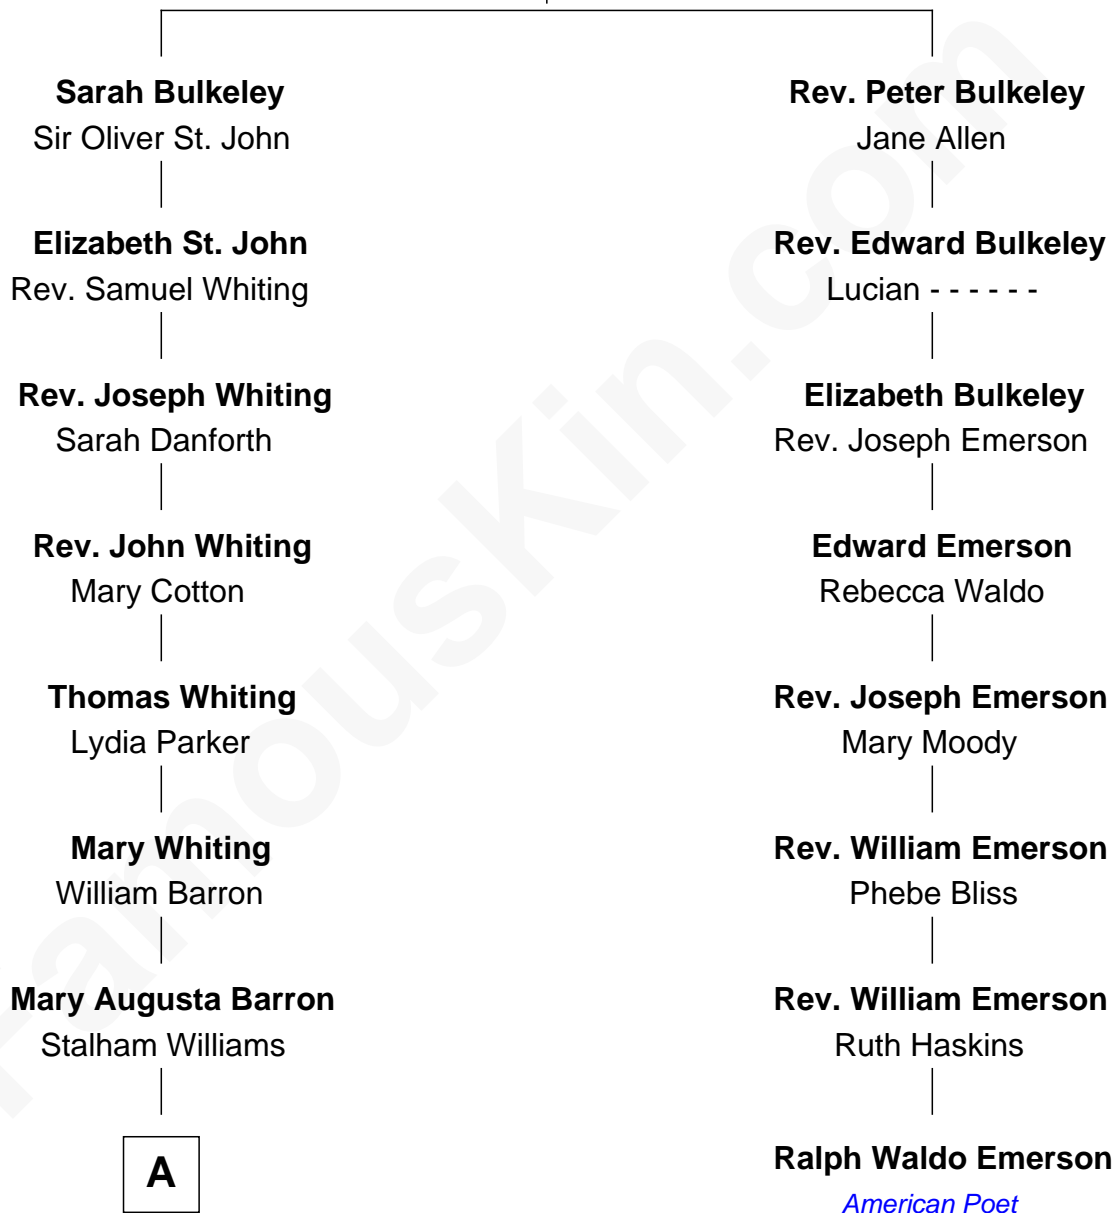

FamousKin.com Relationship Chart of

James Sherman

27th U.S. Vice-President

7th cousin 2 times removed of

Ralph Waldo Emerson

American Poet

Rev. Edward Bulkeley

Olive Irby

A

—
Frances Lucretia Williams

Richard Winslow Sherman

—
Mary Frances Sherman

Richard Updike Sherman

—
James Sherman

27th U.S. Vice-President

FamousKin.com