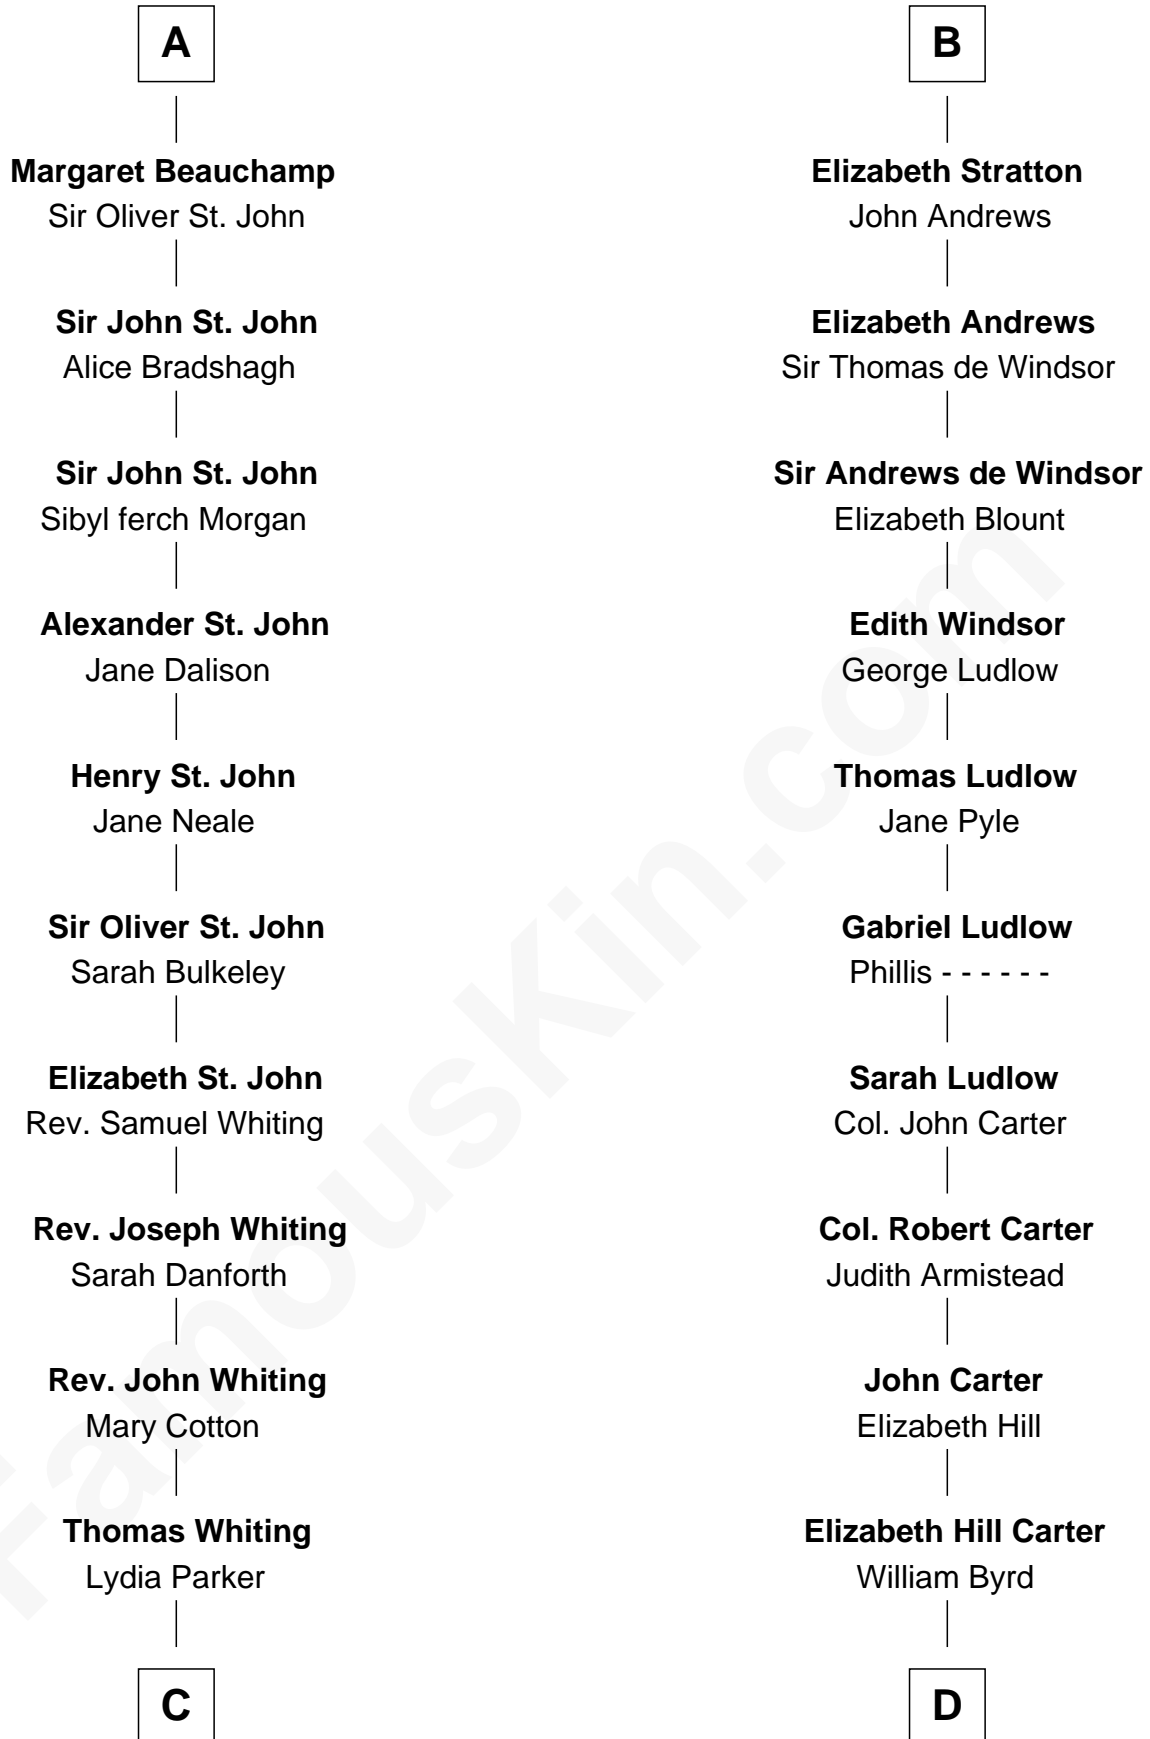

FamousKin.com Relationship Chart of

James Sherman

27th U.S. Vice-President

21st cousin of

Admiral Richard Byrd

Polar Explorer

Sir Humphrey de Bohun

Maud of Eu

C

Mary Whiting
William Barron

Mary Augusta Barron
Stalham Williams

Frances Lucretia Williams
Richard Winslow Sherman

Mary Frances Sherman
Richard Updike Sherman

James Sherman
27th U.S. Vice-President

D

Thomas Taylor Byrd
Mary Armistead