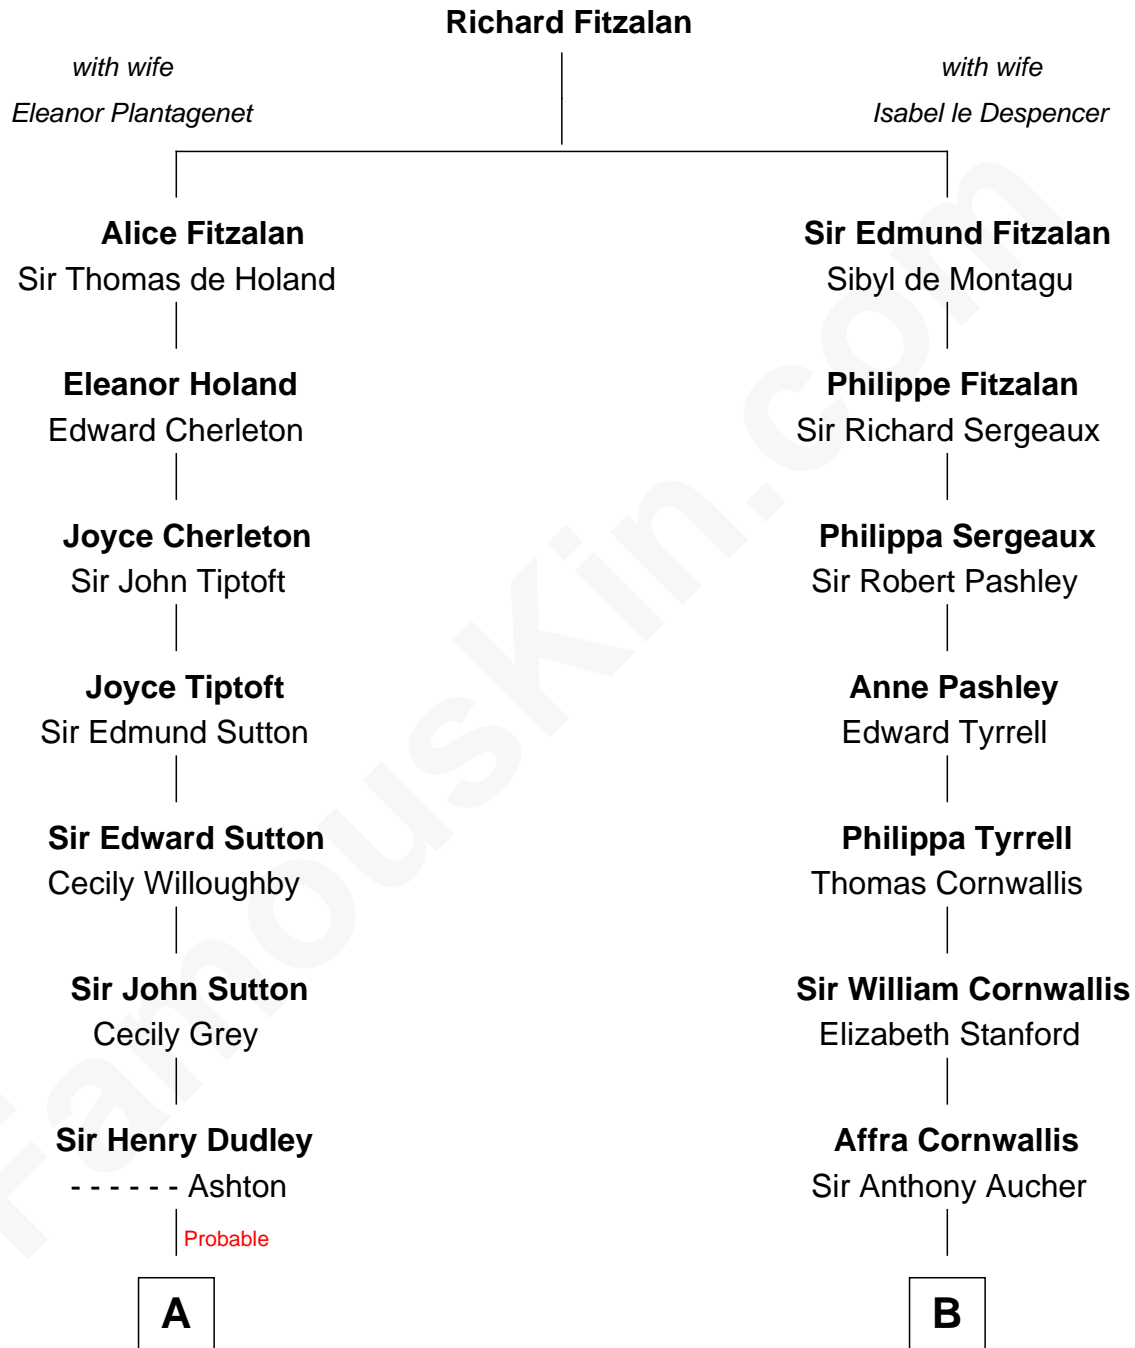

FamousKin.com Relationship Chart of

James Sherman

27th U.S. Vice-President

18th cousin 3 times removed of

Admiral Richard Byrd

Polar Explorer

C

Mary Frances Sherman
Richard Updike Sherman

James Sherman
27th U.S. Vice-President

D

Eliza Bolling West
Dr. Joel Walker Flood

Col. Henry De La Warr Flood
Mary Elizabeth Trent

Joel Walker Flood
Ella Faulkner

Eleanor Bolling Flood
Richard Evelyn Byrd

Admiral Richard Byrd
Polar Explorer