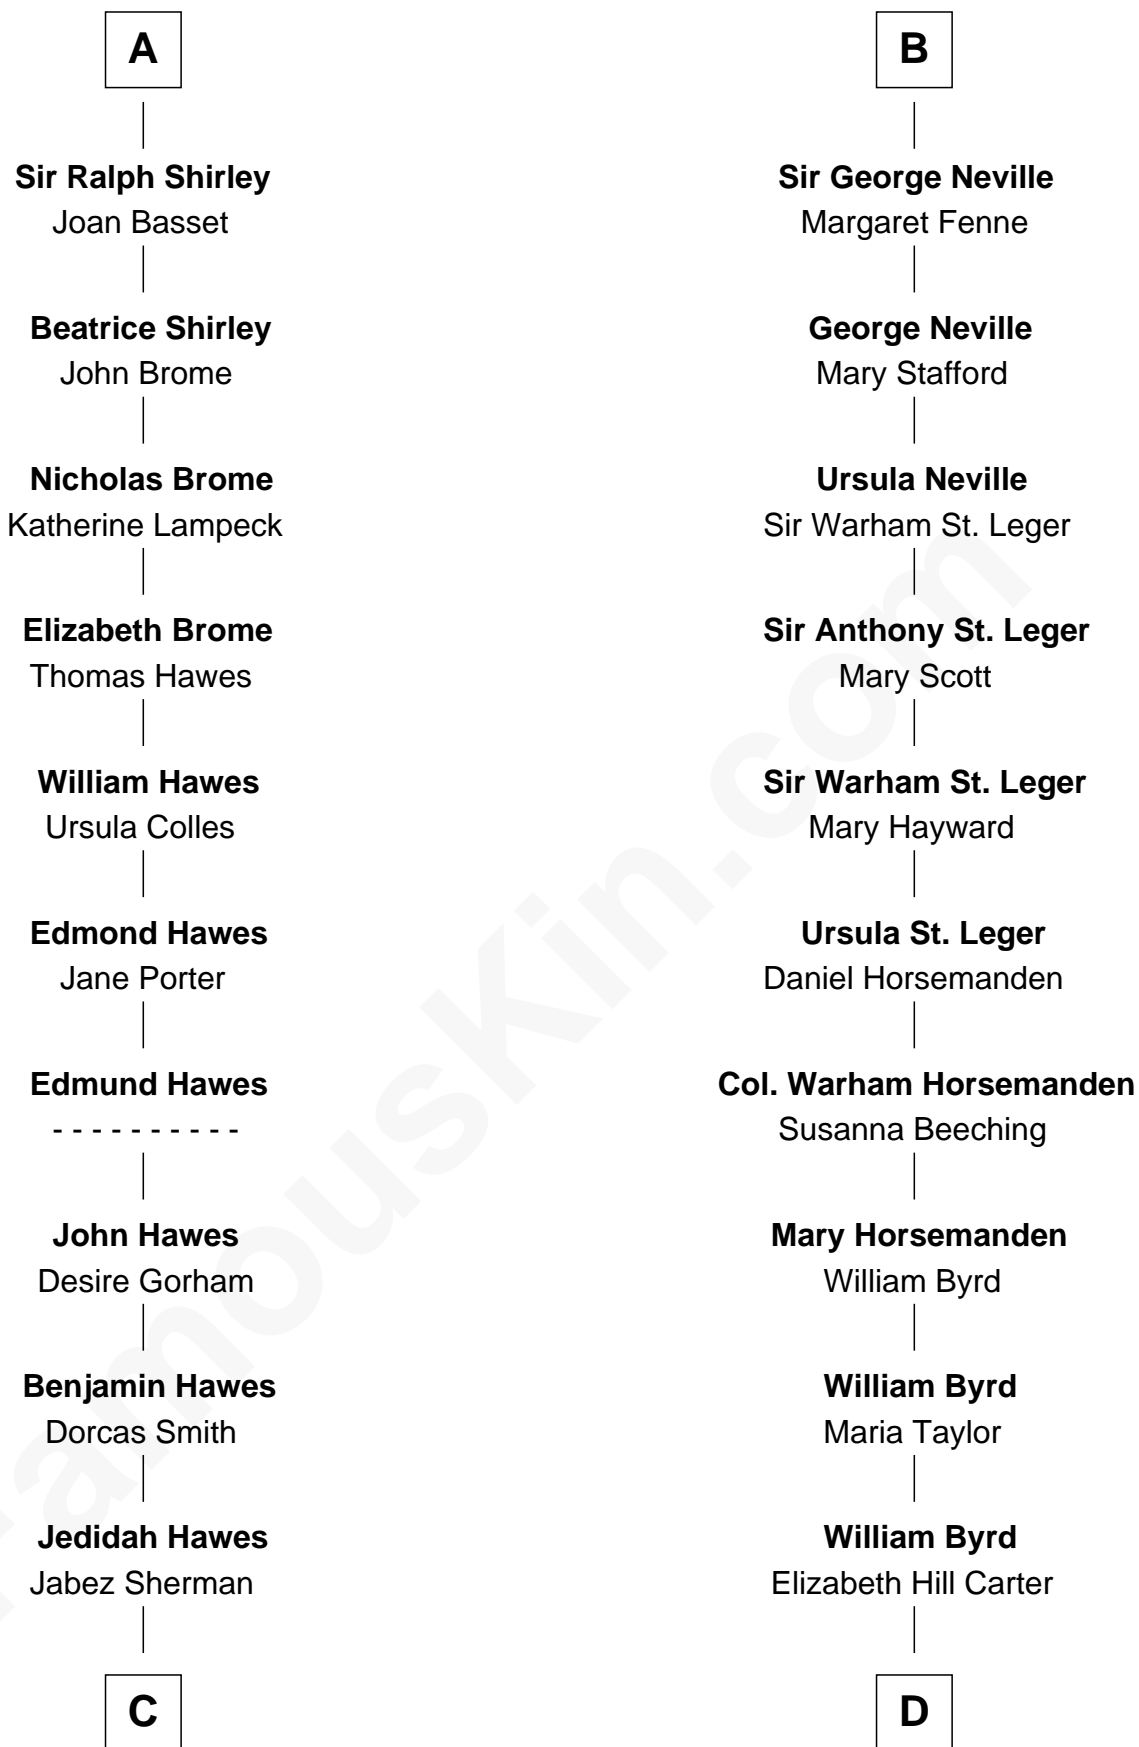

# FamousKin.com Relationship Chart of

**James Sherman**

*27th U.S. Vice-President*

21st cousin of

**Admiral Richard Byrd**

*Polar Explorer*

**Sir William Longespee**

*Ela of Salisbury*

**C**

**Prince Sherman**

Sarah Sherman

**Jahaziel Sherman**

Nancy Winslow

**Richard Winslow Sherman**

Frances Lucretia Williams

**Mary Frances Sherman**

Richard Updike Sherman

**James Sherman**

*27th U.S. Vice-President*

**D**

**Thomas Taylor Byrd**

Mary Armistead

**Richard Evelyn Byrd**

Anne Harrison

**Col. William Byrd**

Jane Meriwether Rivers

**Richard Evelyn Byrd**

Eleanor Bolling Flood

**Admiral Richard Byrd**

*Polar Explorer*