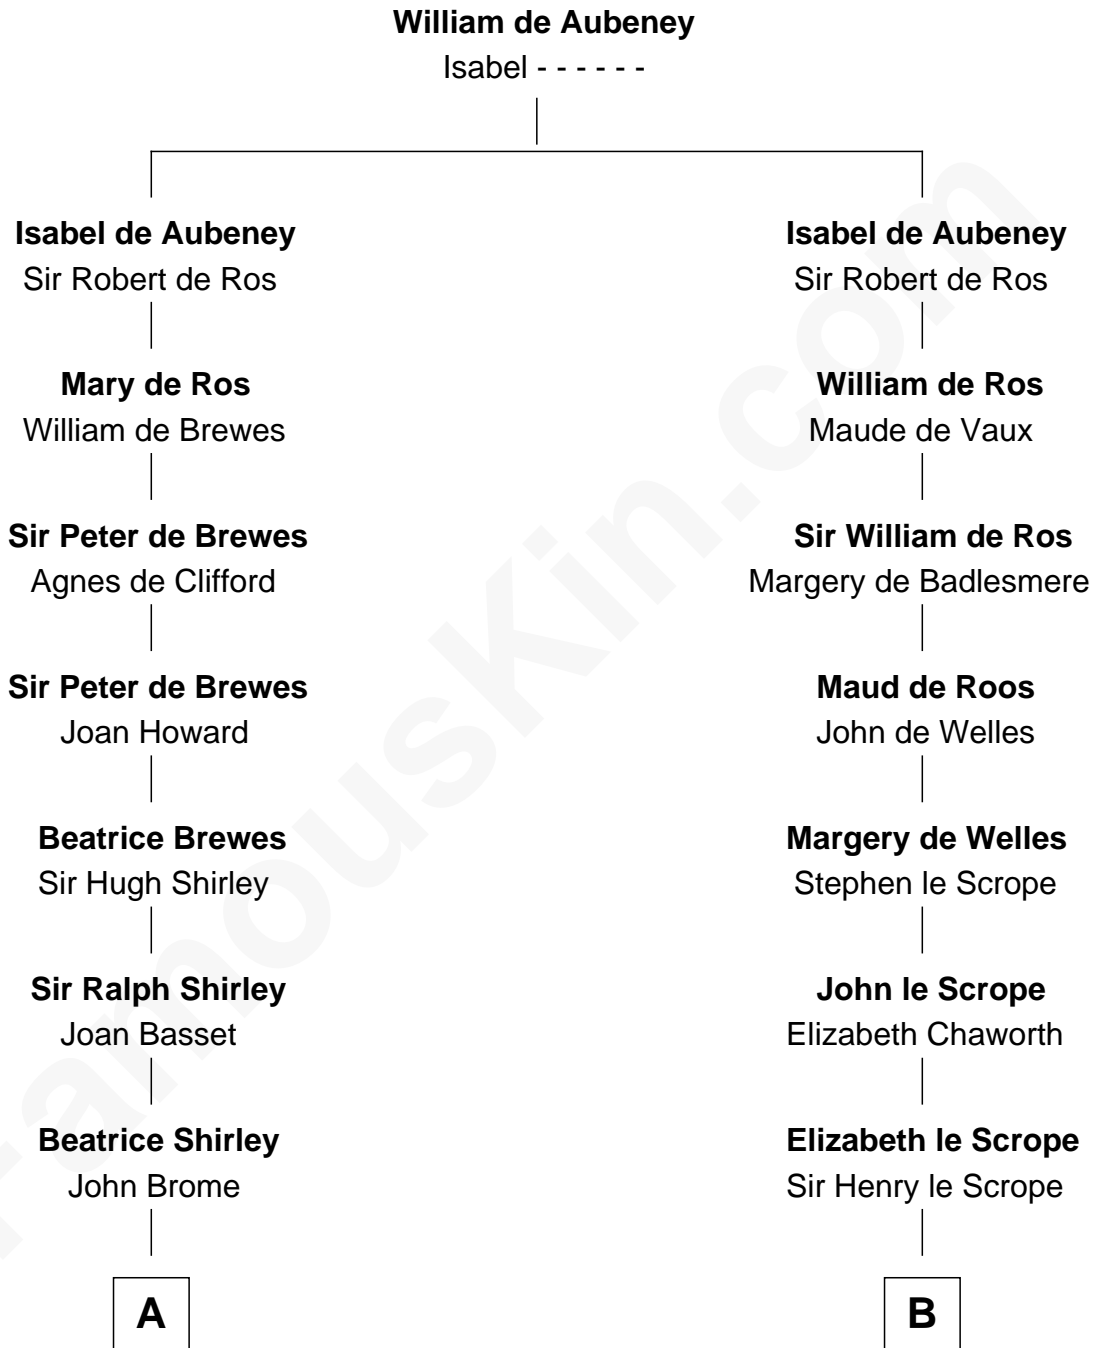

FamousKin.com Relationship Chart of

James Sherman

27th U.S. Vice-President

19th cousin 1 time removed of

Admiral Richard Byrd

Polar Explorer

C

Richard Winslow Sherman

Frances Lucretia Williams

Mary Frances Sherman

Richard Updike Sherman

James Sherman

27th U.S. Vice-President

D

Anne Harrison

Richard Evelyn Byrd

Col. William Byrd

Jane Meriwether Rivers

Richard Evelyn Byrd

Eleanor Bolling Flood

Admiral Richard Byrd

Polar Explorer