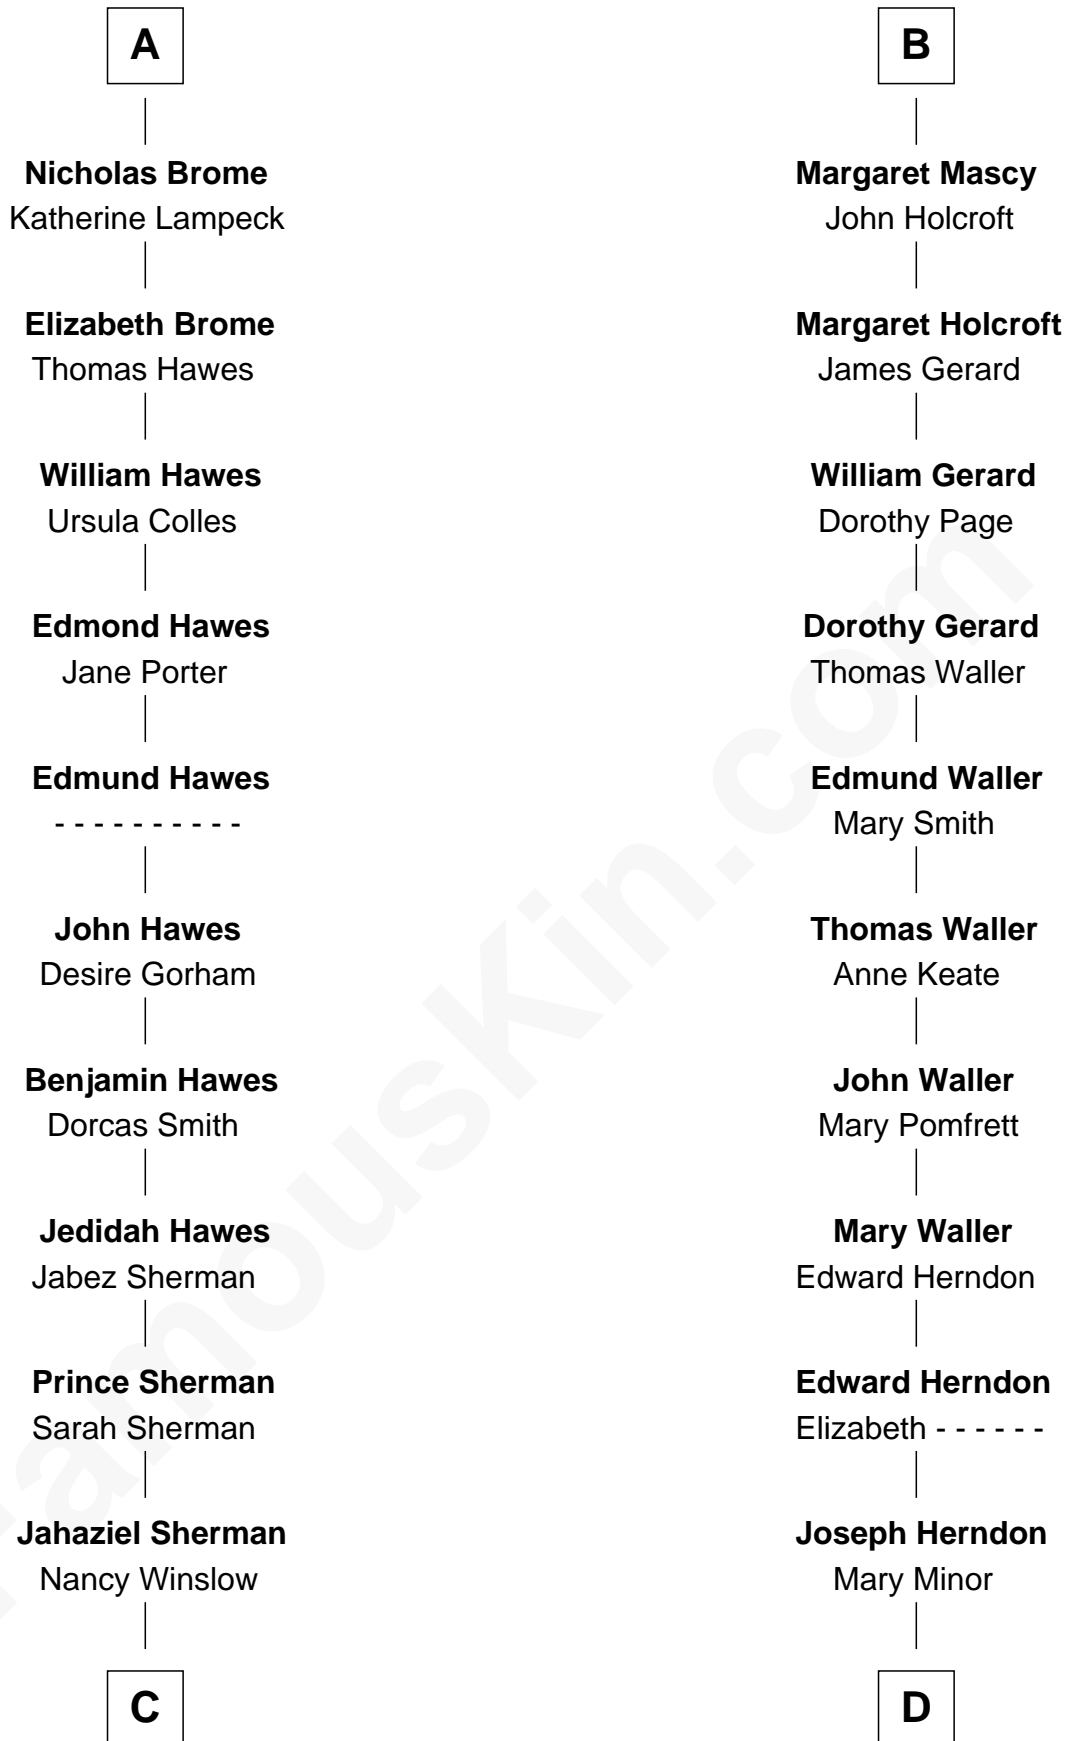

FamousKin.com Relationship Chart of

James Sherman

27th U.S. Vice-President

19th cousin of

Ellen (Herndon) Arthur

Wife of President Chester A. Arthur

Sir William de Ros

Lucy FitzPiers

Elizabeth Standish

Sir John Boteler

Isabel Harington

Elizabeth Boteler

Hamon Mascy

B

C

Richard Winslow Sherman
Frances Lucretia Williams

Mary Frances Sherman
Richard Updike Sherman

James Sherman
27th U.S. Vice-President

D

Dabney Herndon
Elizabeth Hull

Capt. William Lewis Herndon
Frances Elizabeth Hansborough

Ellen (Herndon) Arthur
Wife of President Chester Arthur