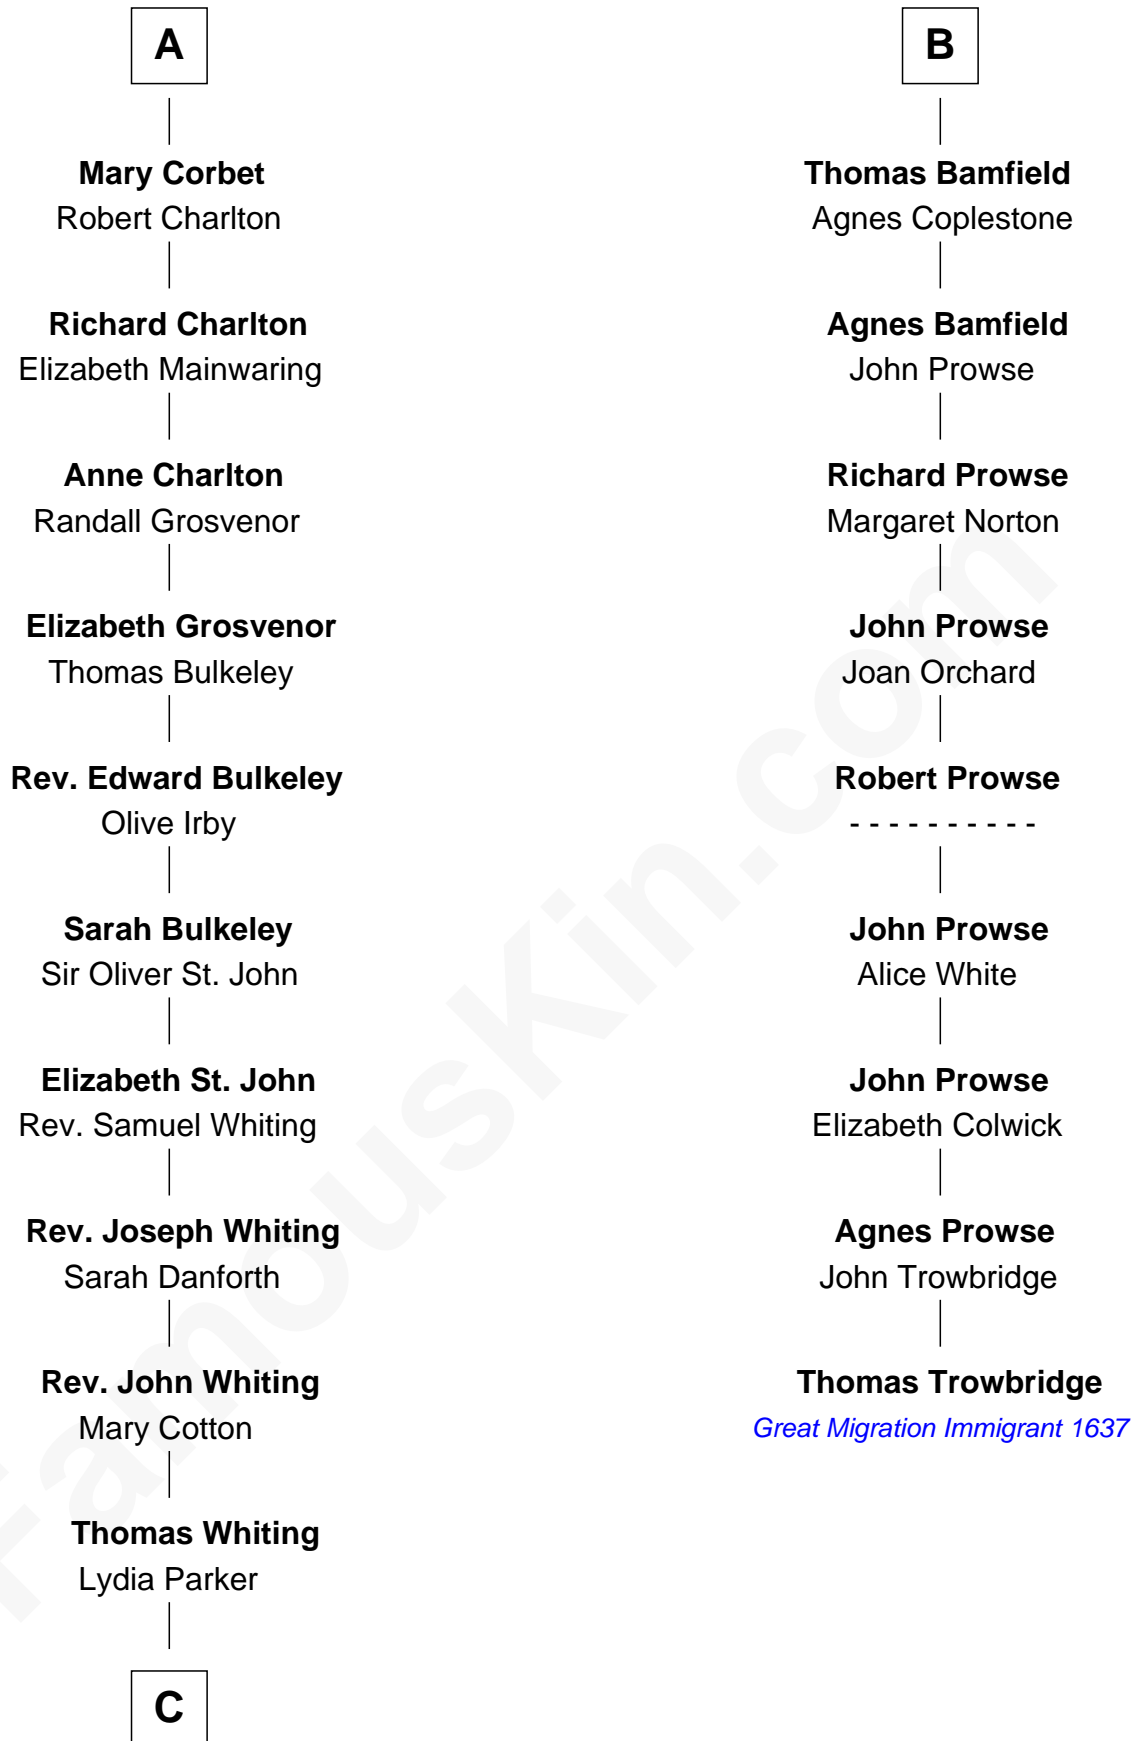

FamousKin.com Relationship Chart of

James Sherman

27th U.S. Vice-President

15th cousin 6 times removed of

Thomas Trowbridge

(c1600 - 1672/3) Great Migration Immigrant 1637

Maud de St. Hilary

*with husband
William d'Aubenev*

Aveline de Clare

Sir Geoffrey FitzPiers

Hawise FitzGeoffrey

Sir Reynold de Mohun

Alice de Mohun

Robert de Beauchamp

Sir Humphrey de Beauchamp

Sibyl Oliver

Eleanor Beauchamp

John Bamfield

John Bamfield

Isabel Cobham

John Bamfield

Joan Gilbert

B

C

—
Mary Whiting
William Barron

—
Mary Augusta Barron
Stalham Williams

—
Frances Lucretia Williams
Richard Winslow Sherman

—
Mary Frances Sherman
Richard Updike Sherman

—
James Sherman
27th U.S. Vice-President