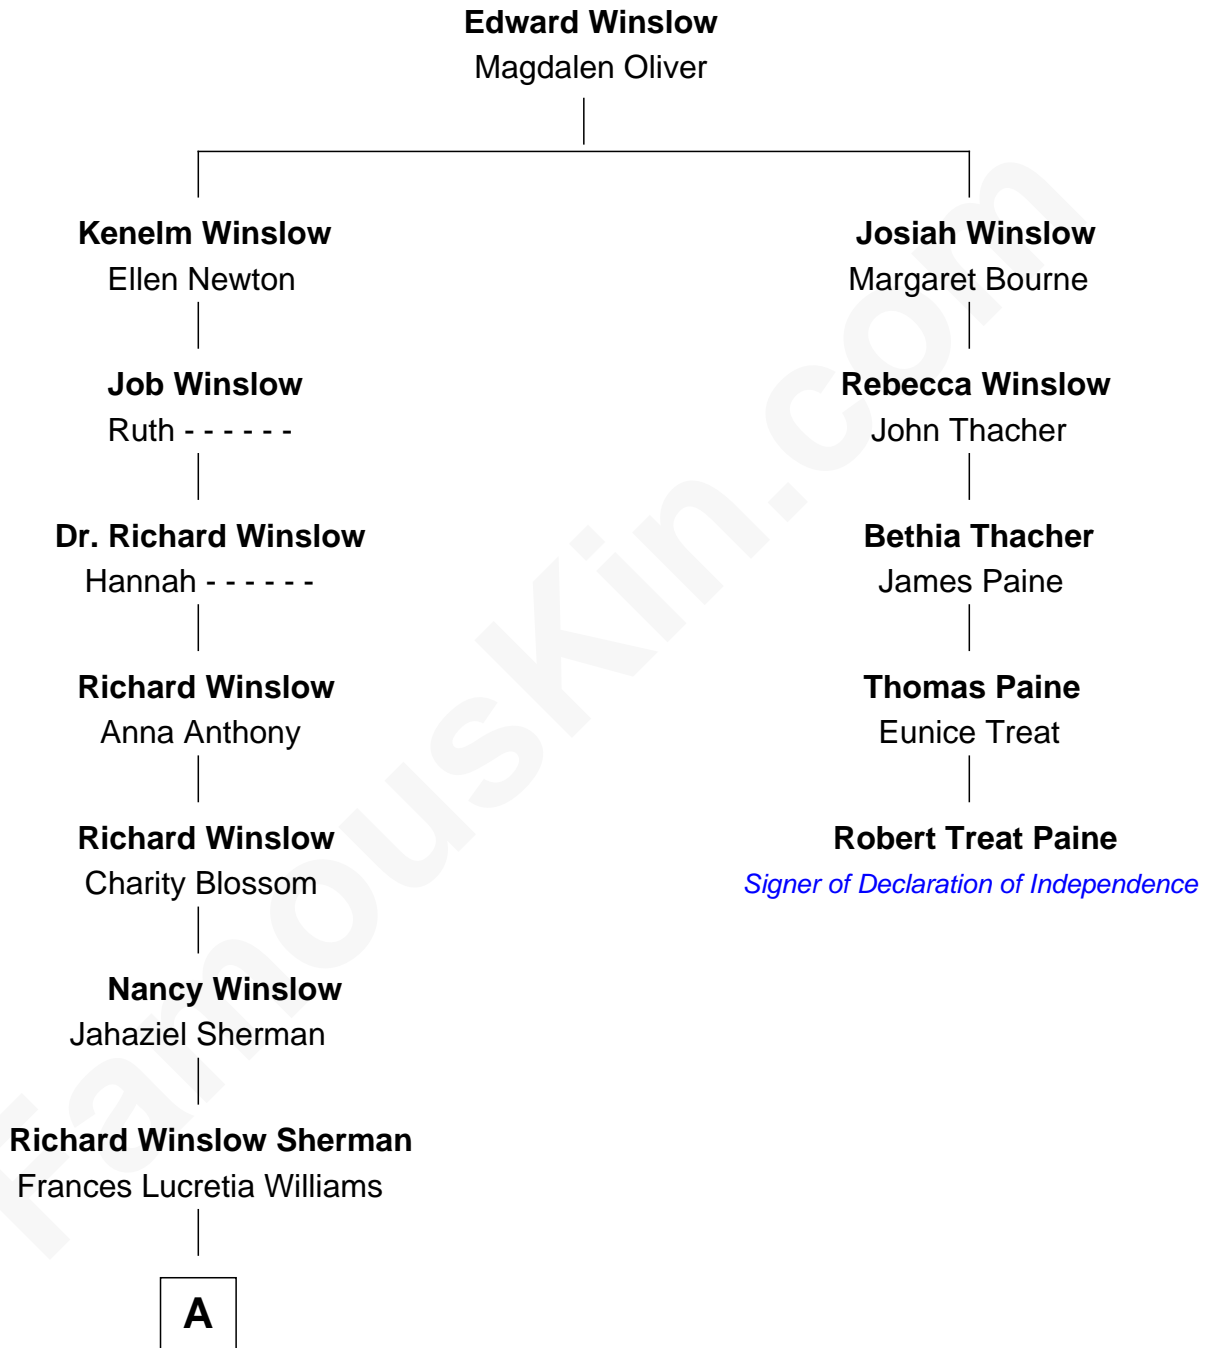

# FamousKin.com Relationship Chart of

**James Sherman**

*27th U.S. Vice-President*

4th cousin 4 times removed of

**Robert Treat Paine**

*Signer of the Declaration of Independence*

A

—  
**Mary Frances Sherman**  
Richard Updike Sherman

—  
**James Sherman**  
*27th U.S. Vice-President*

FamousKin.com