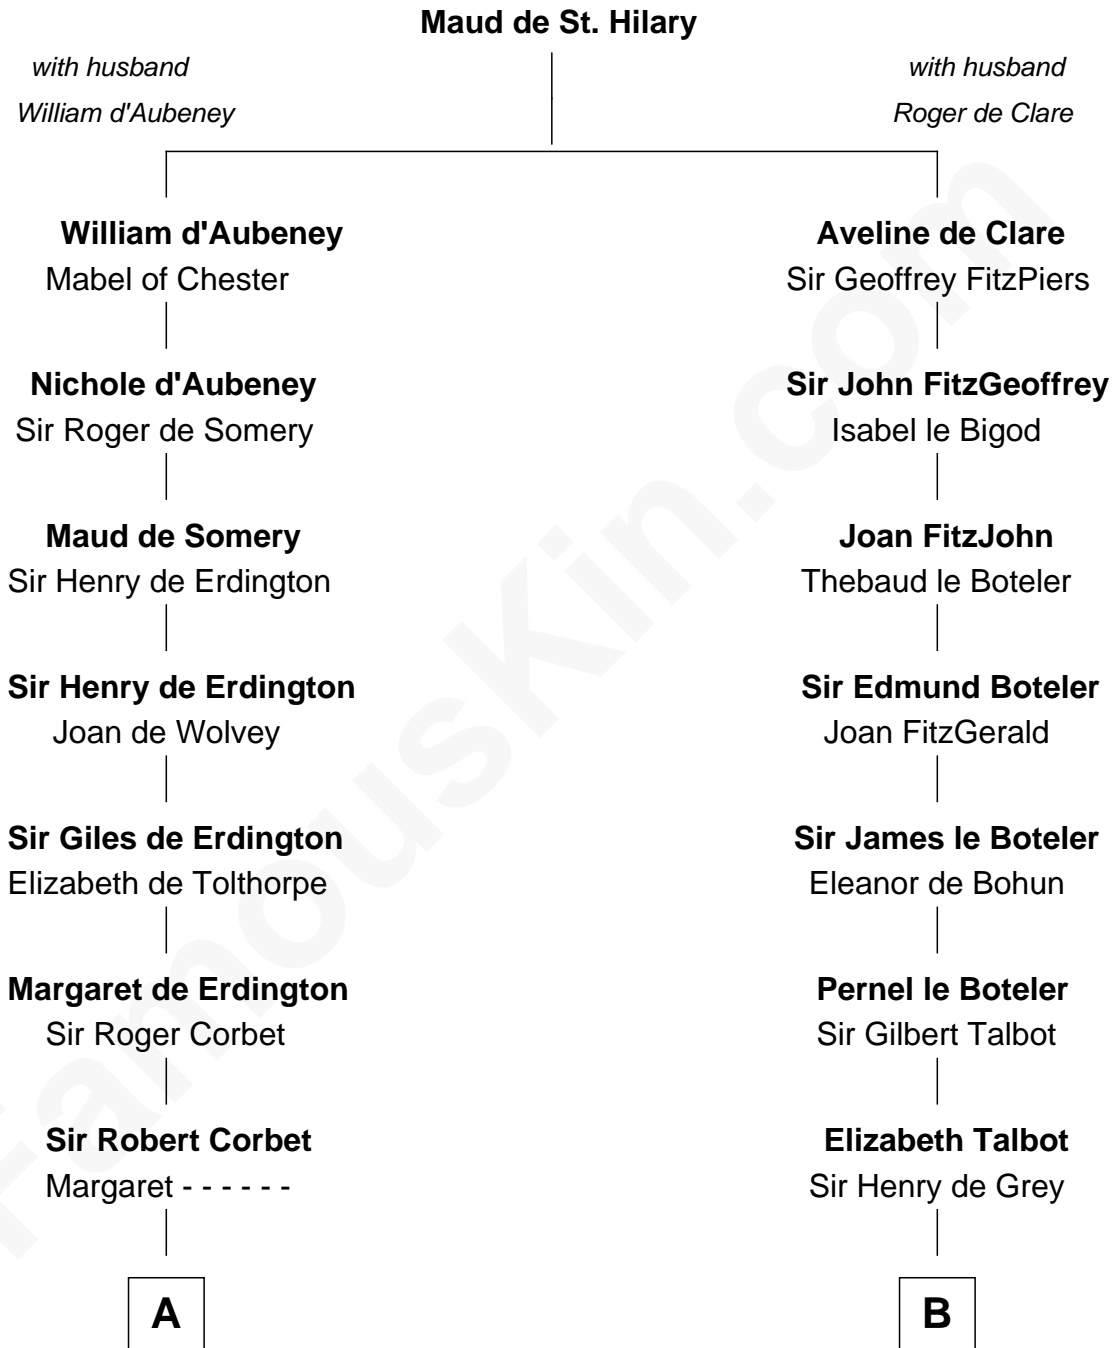

FamousKin.com Relationship Chart of

James Sherman

27th U.S. Vice-President

19th cousin 2 times removed of

Robert Treat Paine

Signer of the Declaration of Independence

C

Mary Whiting
William Barron

Mary Augusta Barron
Stalham Williams

Frances Lucretia Williams
Richard Winslow Sherman

Mary Frances Sherman
Richard Updike Sherman

James Sherman
27th U.S. Vice-President

D

Abigail Willard
Rev. Samuel Treat