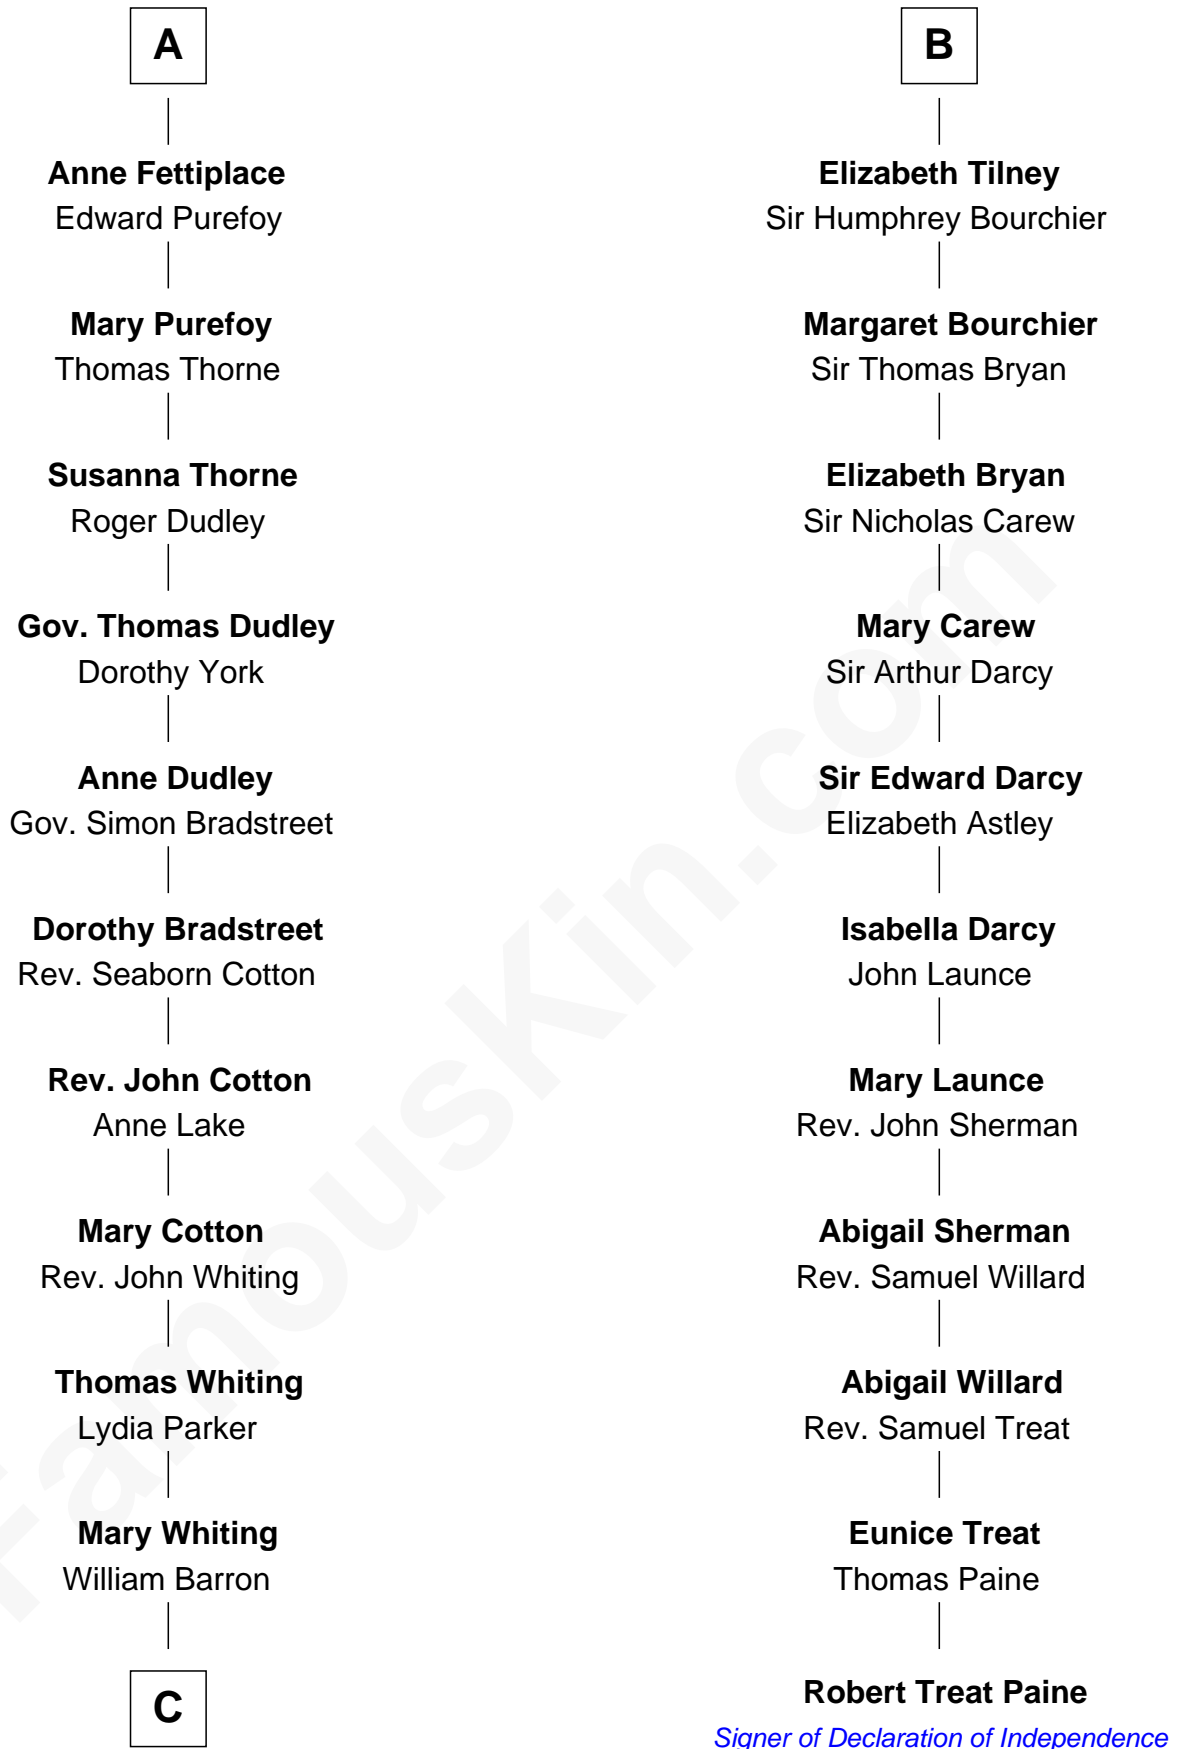

# FamousKin.com Relationship Chart of

**James Sherman**

*27th U.S. Vice-President*

17th cousin 3 times removed of

**Robert Treat Paine**

*Signer of the Declaration of Independence*

**C**

—  
**Mary Augusta Barron**  
Stalham Williams

—  
**Frances Lucretia Williams**  
Richard Winslow Sherman

—  
**Mary Frances Sherman**  
Richard Updike Sherman

—  
**James Sherman**  
*27th U.S. Vice-President*

FamousKin.com