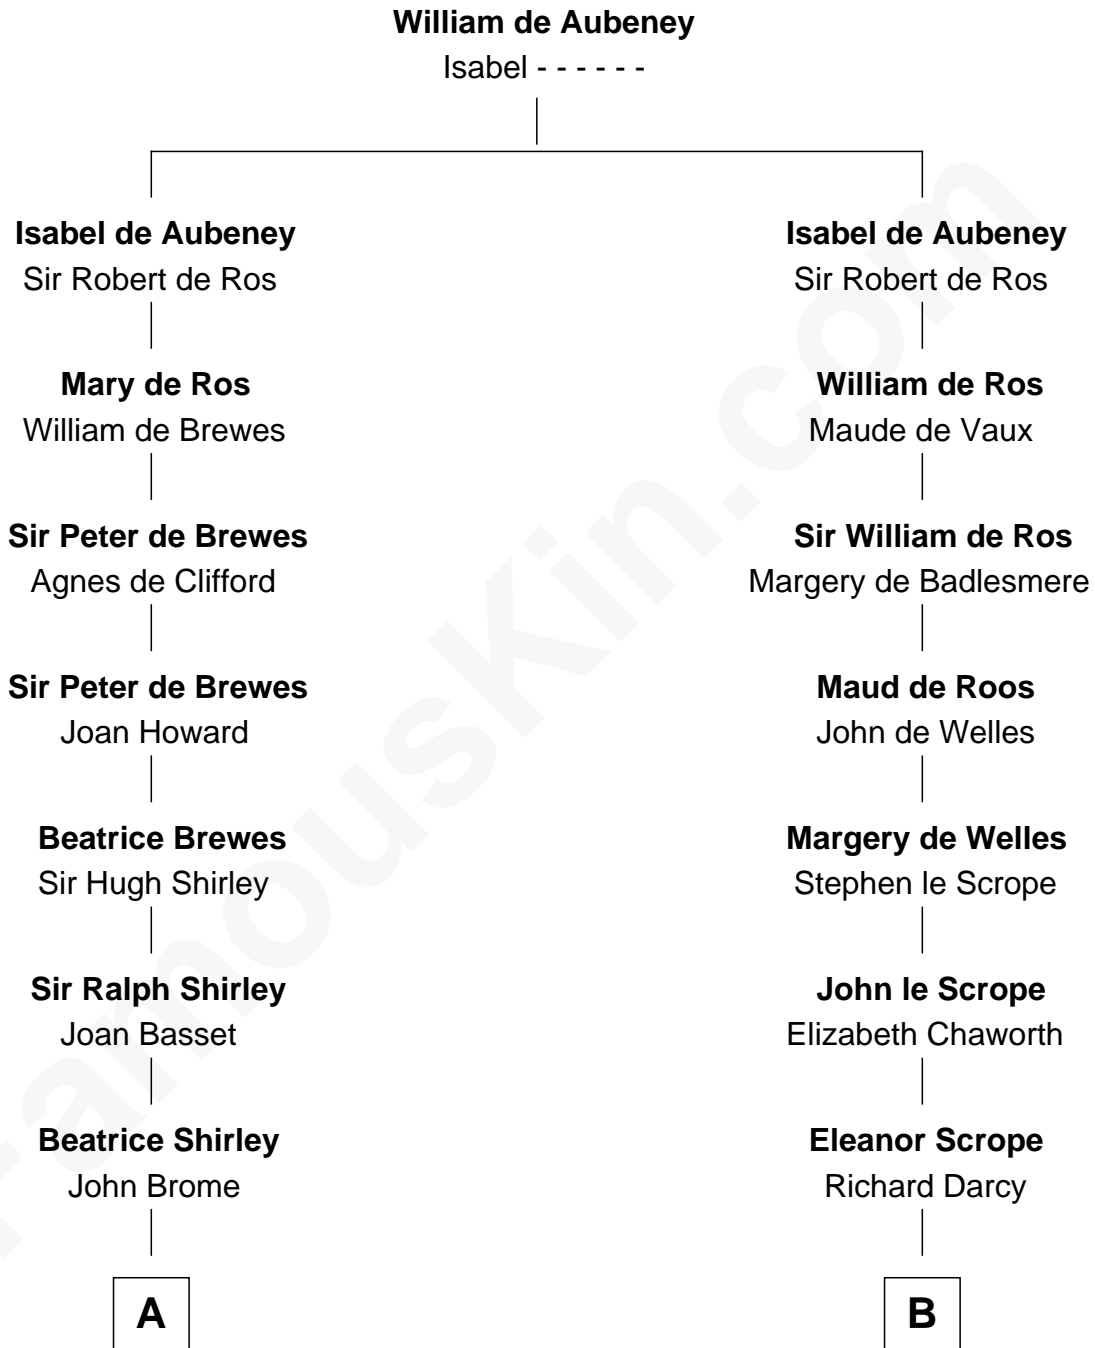

FamousKin.com Relationship Chart of

James Sherman

27th U.S. Vice-President

16th cousin 3 times removed of

Robert Treat Paine

Signer of the Declaration of Independence

C

Richard Winslow Sherman

Frances Lucretia Williams

Mary Frances Sherman

Richard Updike Sherman

James Sherman

27th U.S. Vice-President

FamousKin.com