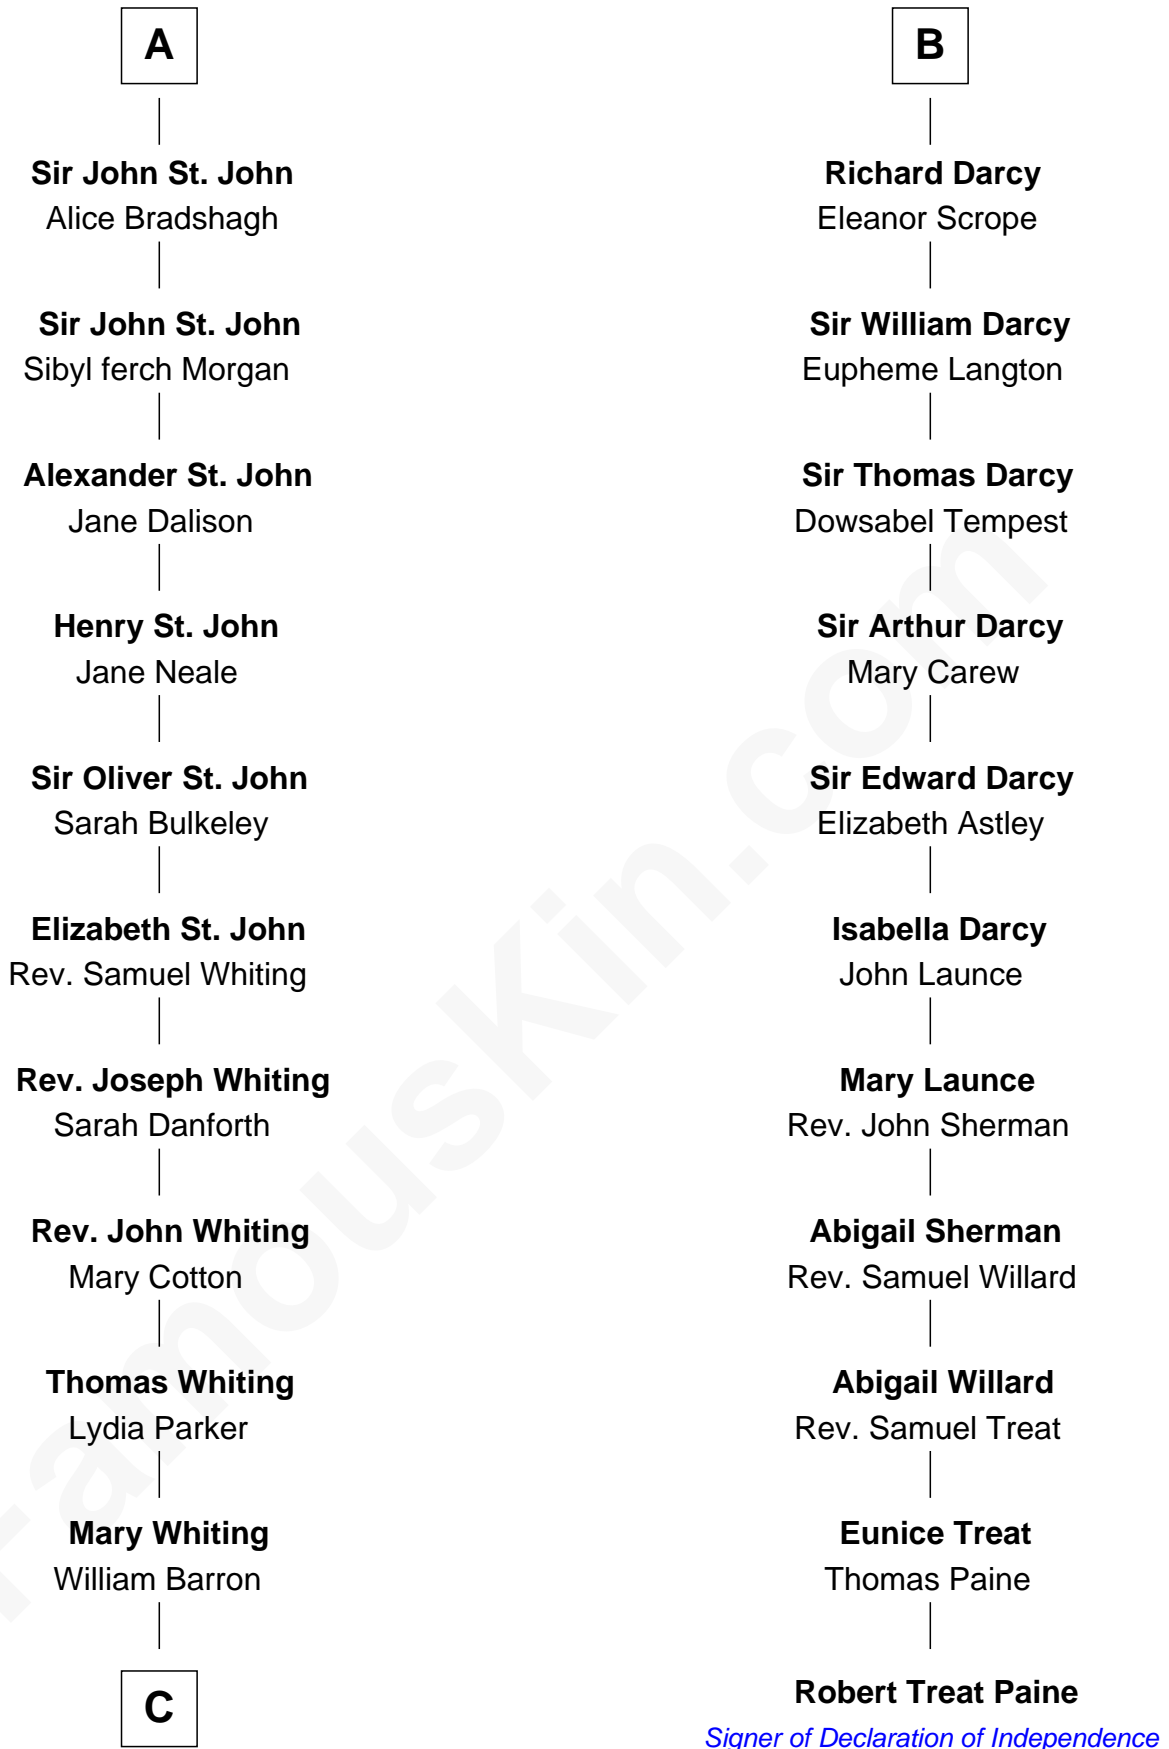

# FamousKin.com Relationship Chart of

**James Sherman**

*27th U.S. Vice-President*

17th cousin 3 times removed of

**Robert Treat Paine**

*Signer of the Declaration of Independence*

**Sir William de Beauchamp**

**Sir Gilbert Talbot**

Pernel le Boteler

**Sir Roger Beauchamp**

Mary -----

**Elizabeth Talbot**

Sir Henry de Grey

**Sir John Beauchamp**

Edith Stourton

**Margaret de Grey**

Sir John Darcy

**Margaret Beauchamp**

Sir Oliver St. John

**John Darcy**

Joan de Greystoke

**A**

**B**

**C**

—  
**Mary Augusta Barron**

Stalham Williams

—  
**Frances Lucretia Williams**

Richard Winslow Sherman

—  
**Mary Frances Sherman**

Richard Updike Sherman

—  
**James Sherman**