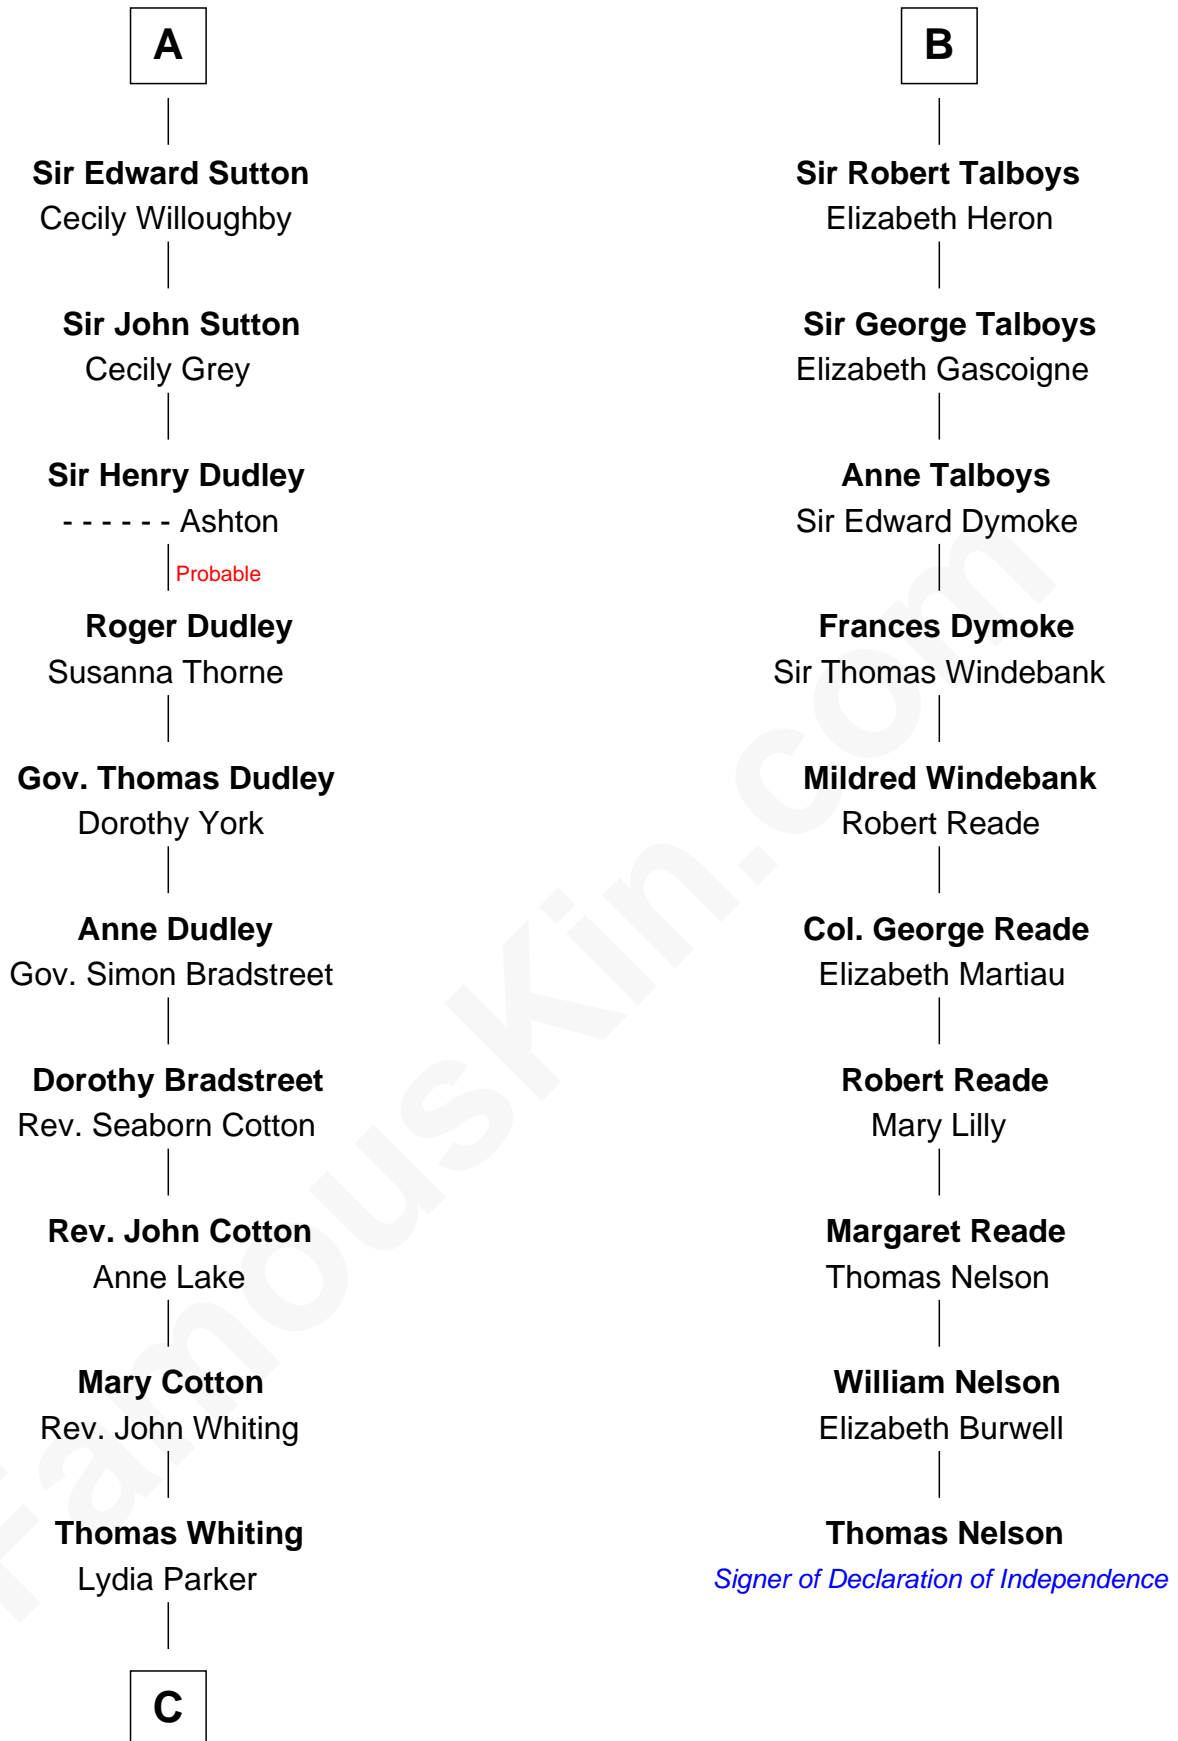

# FamousKin.com Relationship Chart of

**James Sherman**

*27th U.S. Vice-President*

16th cousin 5 times removed of

**Thomas Nelson**

*Signer of the Declaration of Independence*

**William Samlesbury**

**C**

—  
**Mary Whiting**  
William Barron

—  
**Mary Augusta Barron**  
Stalham Williams

—  
**Frances Lucretia Williams**  
Richard Winslow Sherman

—  
**Mary Frances Sherman**  
Richard Updike Sherman

—  
**James Sherman**  
*27th U.S. Vice-President*