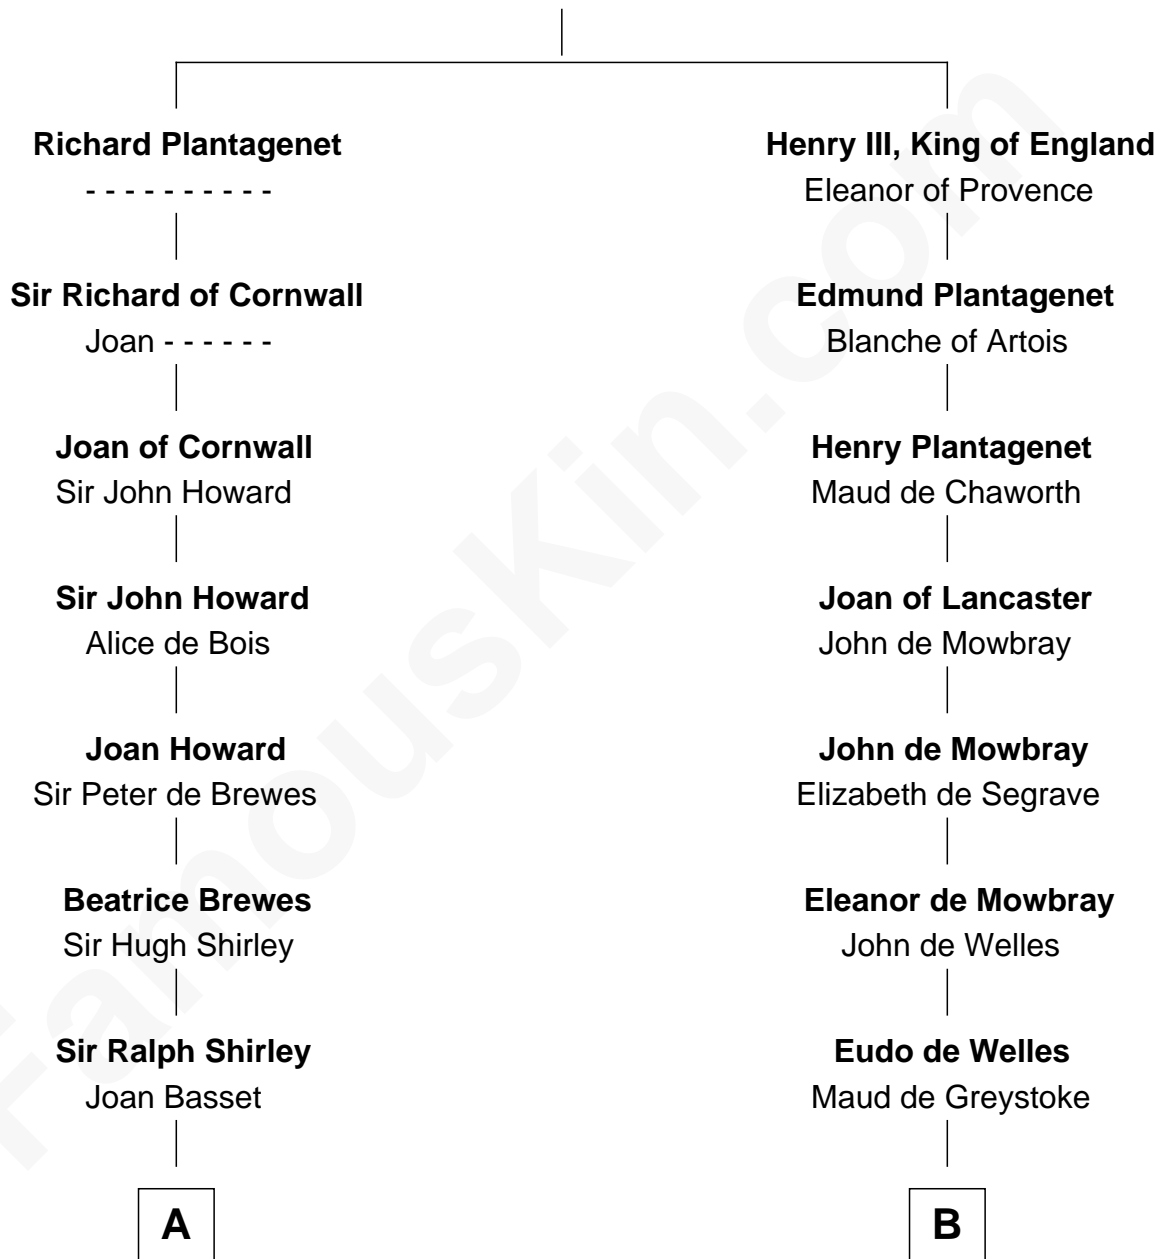

FamousKin.com Relationship Chart of

James Sherman

27th U.S. Vice-President

17th cousin 3 times removed of

Thomas Nelson

Signer of the Declaration of Independence

John, King of England

Isabelle of Angoulême

C

—
Jahaziel Sherman

Nancy Winslow

—
Richard Winslow Sherman

Frances Lucretia Williams

—
Mary Frances Sherman

Richard Updike Sherman

—
James Sherman

27th U.S. Vice-President

FamousKin.com