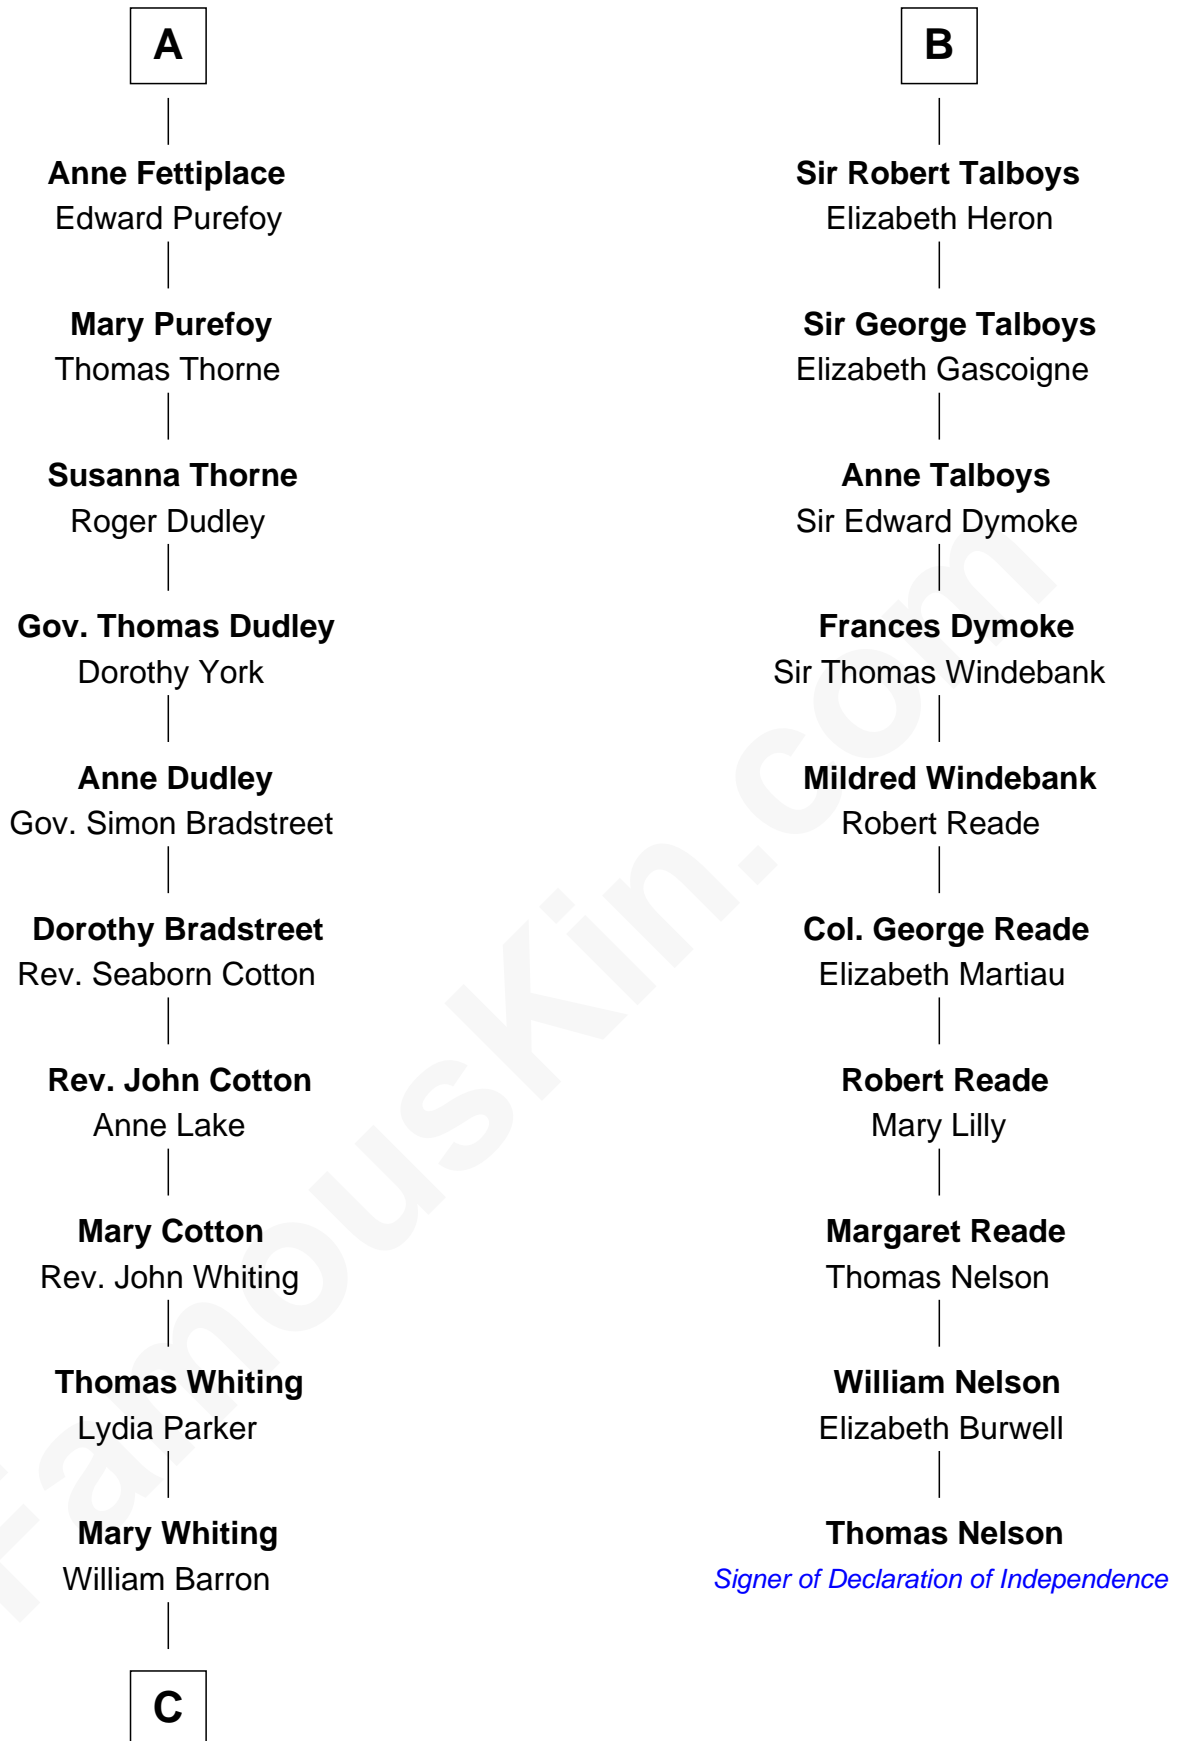

# FamousKin.com Relationship Chart of

**James Sherman**

*27th U.S. Vice-President*

16th cousin 4 times removed of

**Thomas Nelson**

*Signer of the Declaration of Independence*

**C**

—  
**Mary Augusta Barron**

Stalham Williams

—  
**Frances Lucretia Williams**

Richard Winslow Sherman

—  
**Mary Frances Sherman**

Richard Updike Sherman

—  
**James Sherman**

*27th U.S. Vice-President*

FamousKin.com