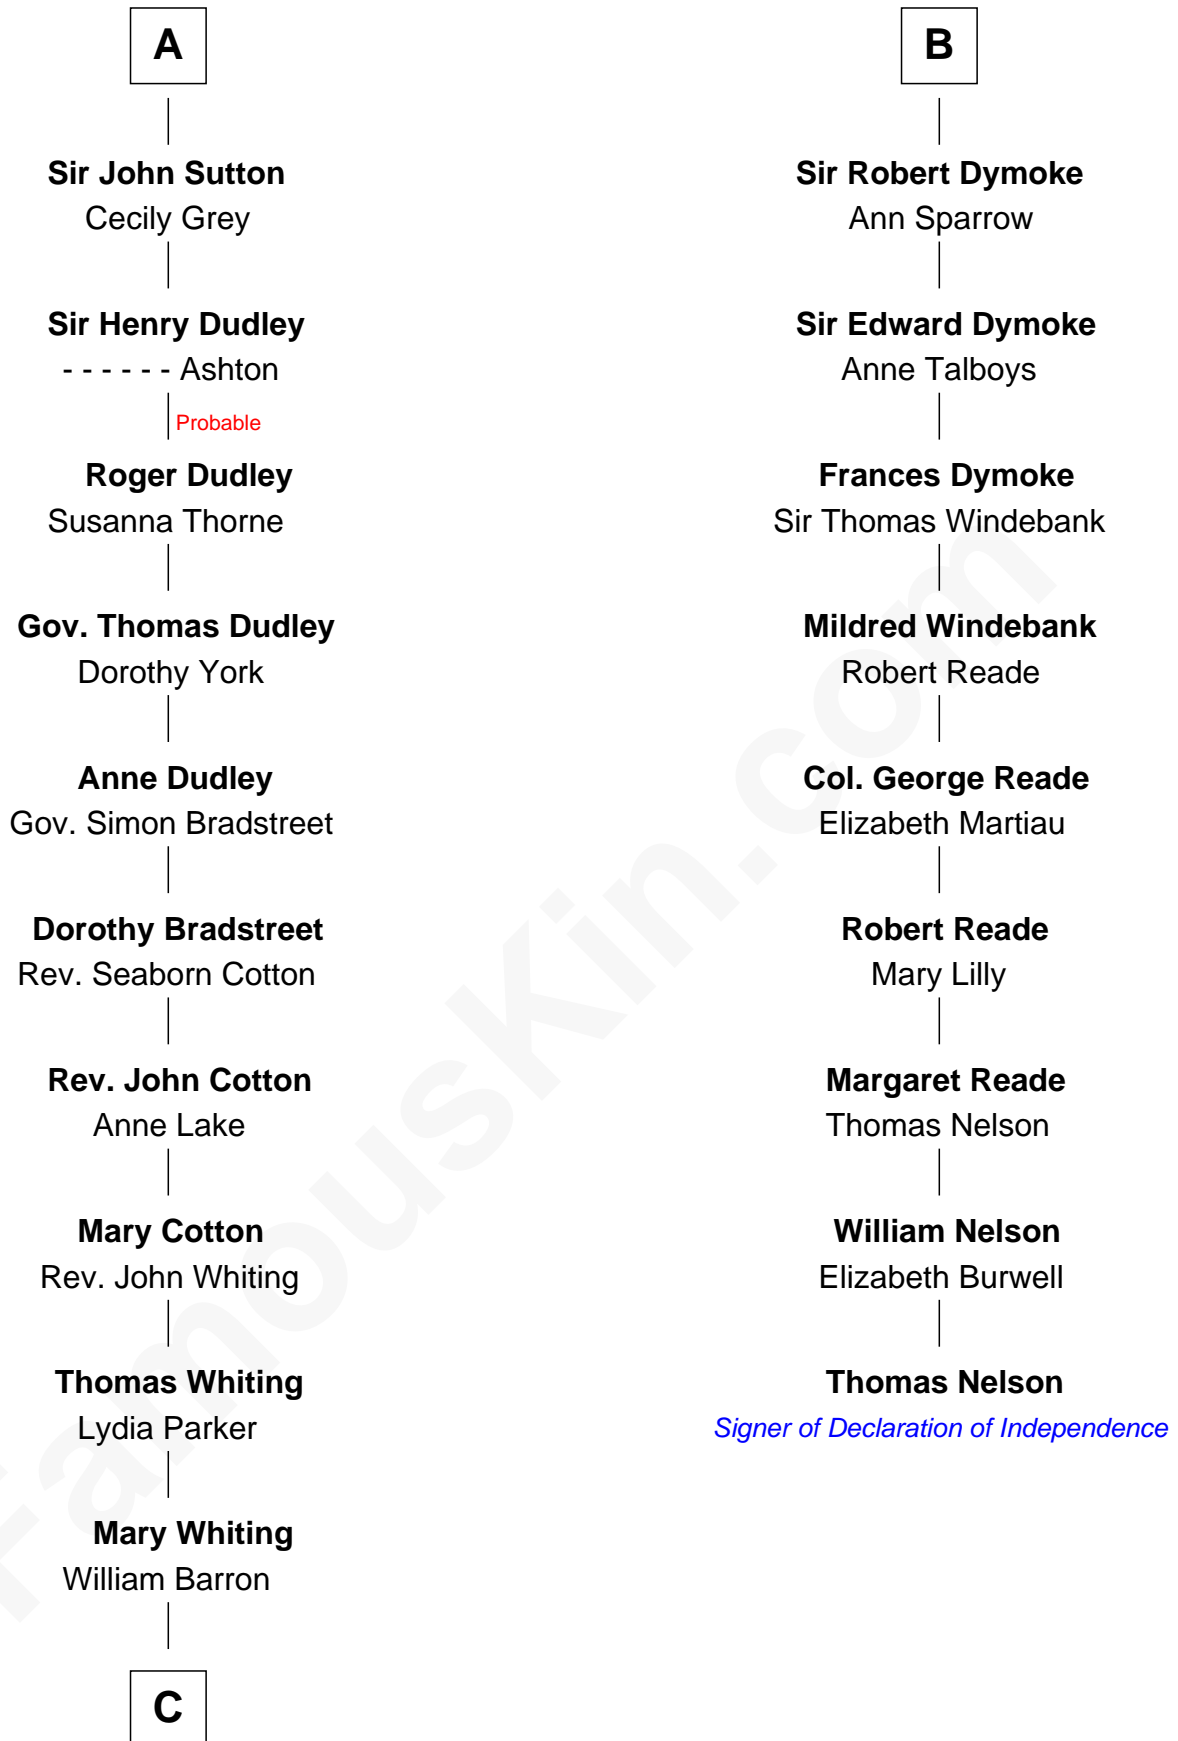

FamousKin.com Relationship Chart of

James Sherman

27th U.S. Vice-President

15th cousin 5 times removed of

Thomas Nelson

Signer of the Declaration of Independence

C

—
Mary Augusta Barron

Stalham Williams

—
Frances Lucretia Williams

Richard Winslow Sherman

—
Mary Frances Sherman

Richard Updike Sherman

—
James Sherman

27th U.S. Vice-President

FamousKin.com