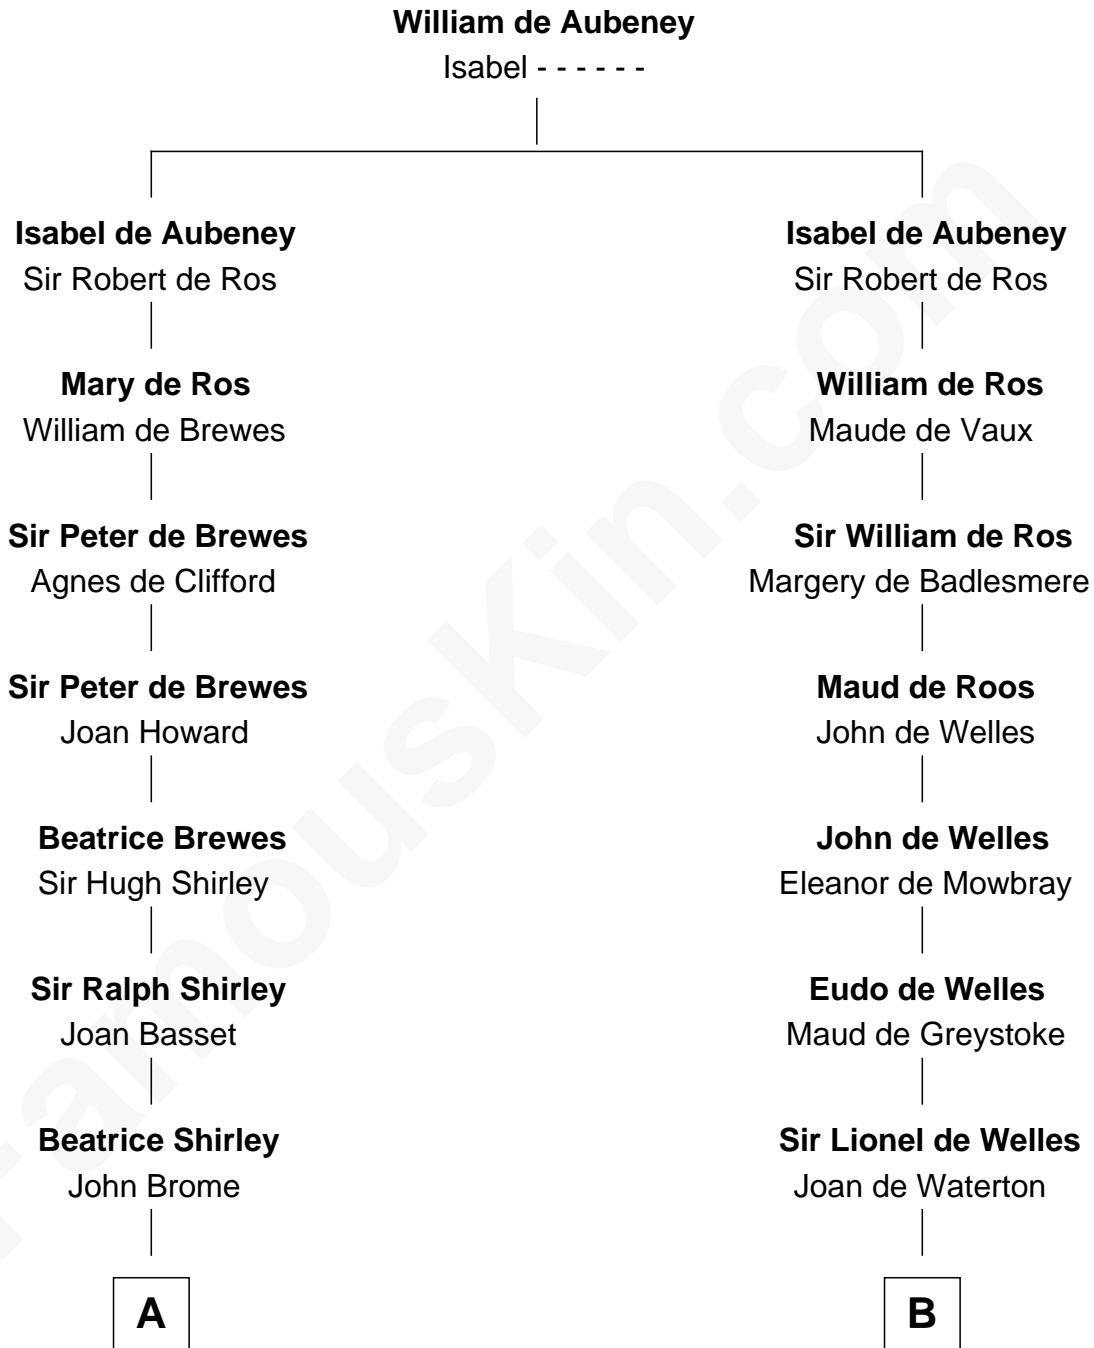

FamousKin.com Relationship Chart of

James Sherman

27th U.S. Vice-President

16th cousin 3 times removed of

Thomas Nelson

Signer of the Declaration of Independence

A

Nicholas Brome
Katherine Lampeck

Elizabeth Brome
Thomas Hawes

William Hawes
Ursula Colles

Edmond Hawes
Jane Porter

Edmund Hawes

John Hawes
Desire Gorham

Benjamin Hawes
Dorcas Smith

Jedidah Hawes
Jabez Sherman

Prince Sherman
Sarah Sherman