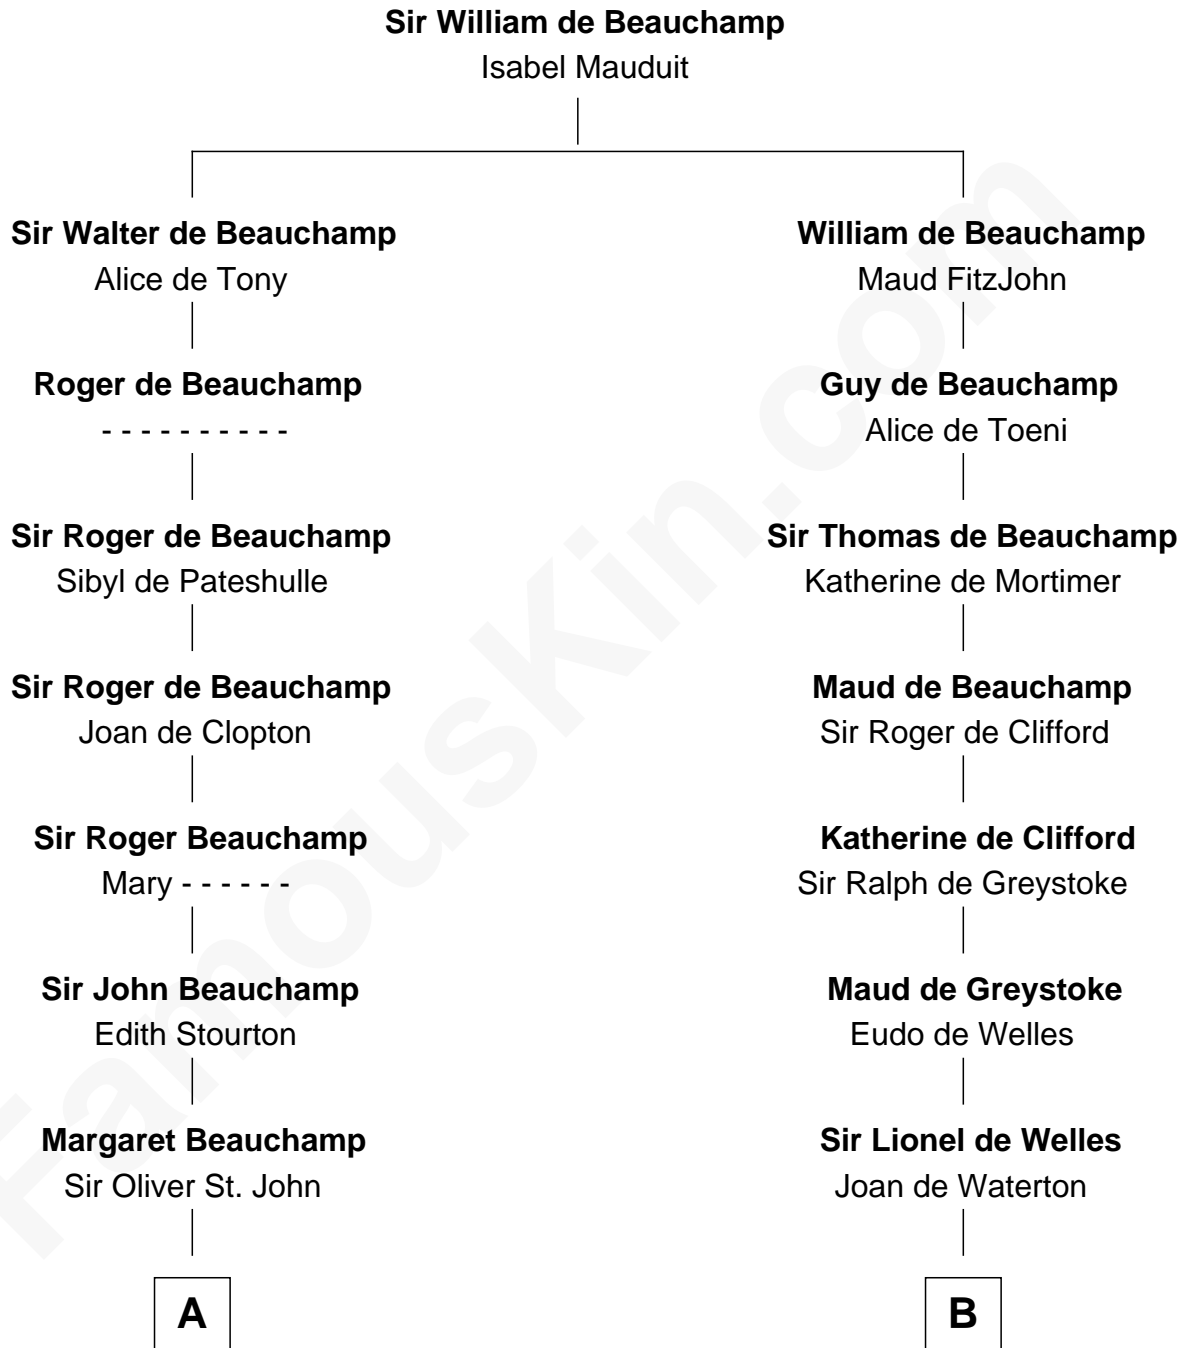

FamousKin.com Relationship Chart of

James Sherman

27th U.S. Vice-President

16th cousin 4 times removed of

Thomas Nelson

Signer of the Declaration of Independence

C

—
Mary Augusta Barron

Stalham Williams

—
Frances Lucretia Williams

Richard Winslow Sherman

—
Mary Frances Sherman

Richard Updike Sherman

—
James Sherman

27th U.S. Vice-President

FamousKin.com