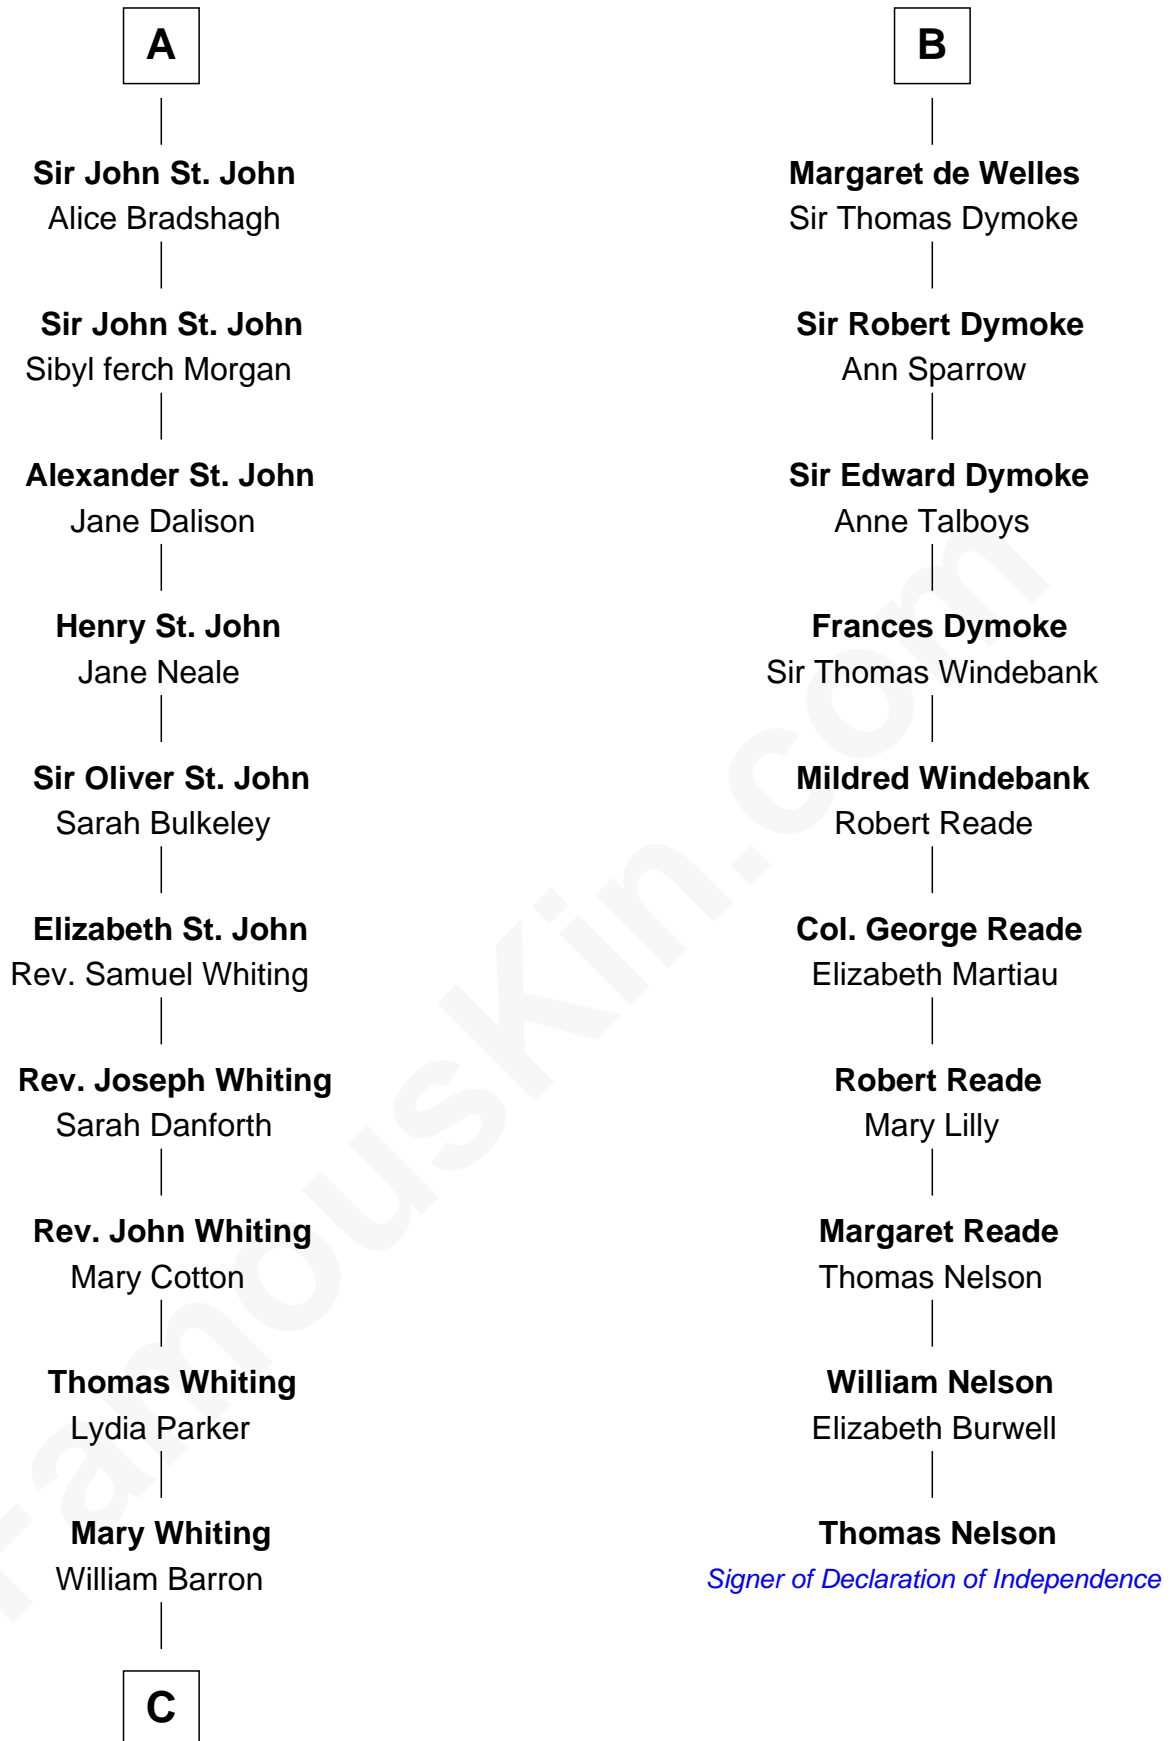

FamousKin.com Relationship Chart of

James Sherman

27th U.S. Vice-President

16th cousin 4 times removed of

Thomas Nelson

Signer of the Declaration of Independence

C

—
Mary Augusta Barron

Stalham Williams

—
Frances Lucretia Williams

Richard Winslow Sherman

—
Mary Frances Sherman

Richard Updike Sherman

—
James Sherman

27th U.S. Vice-President

FamousKin.com