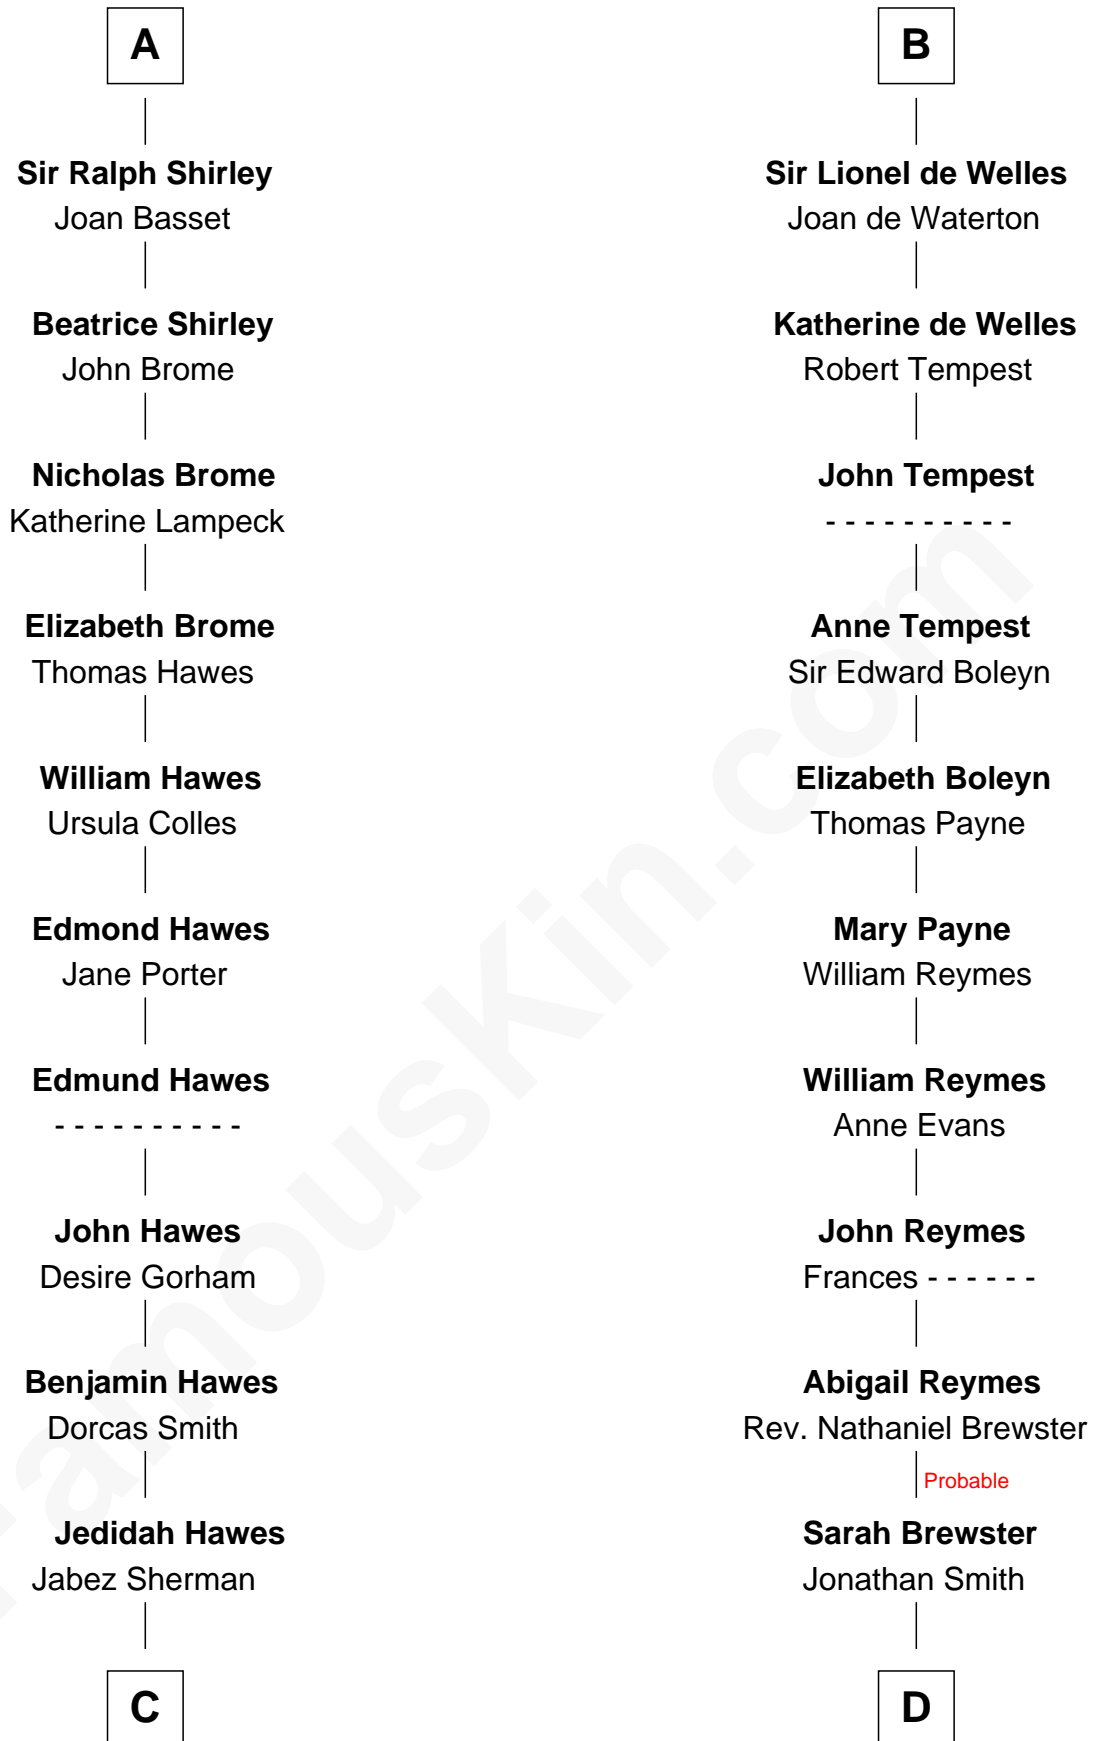

# FamousKin.com Relationship Chart of

**James Sherman**

*27th U.S. Vice-President*

19th cousin 2 times removed of

**William Floyd**

*Signer of the Declaration of Independence*

**C**

**Prince Sherman**

Sarah Sherman

**Jahaziel Sherman**

Nancy Winslow

**Richard Winslow Sherman**

Frances Lucretia Williams

**Mary Frances Sherman**

Richard Updike Sherman

**James Sherman**

*27th U.S. Vice-President*

**D**

**Jonathan Smith**

Elizabeth Platt

**Tabitha Smith**

Nicholl Floyd

**William Floyd**

*Signer of Declaration of Independence*