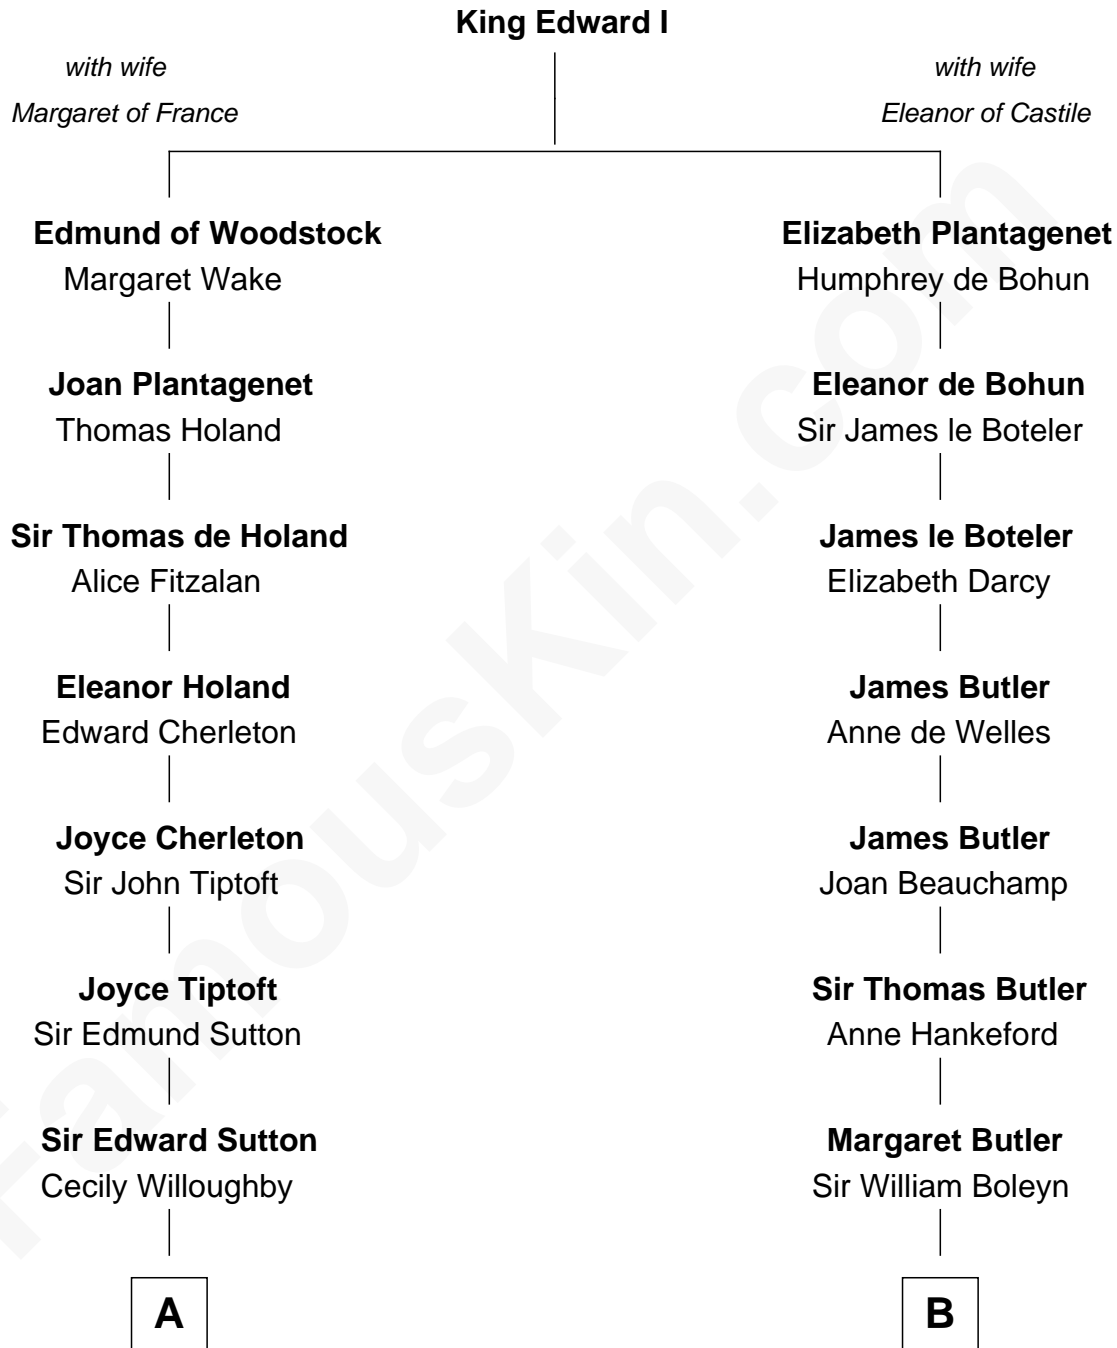

# FamousKin.com Relationship Chart of

**James Sherman**

*27th U.S. Vice-President*

16th cousin 4 times removed of

**William Floyd**

*Signer of the Declaration of Independence*

**C**

—  
**Mary Augusta Barron**

Stalham Williams

—  
**Frances Lucretia Williams**

Richard Winslow Sherman

—  
**Mary Frances Sherman**

Richard Updike Sherman

—  
**James Sherman**

*27th U.S. Vice-President*

FamousKin.com