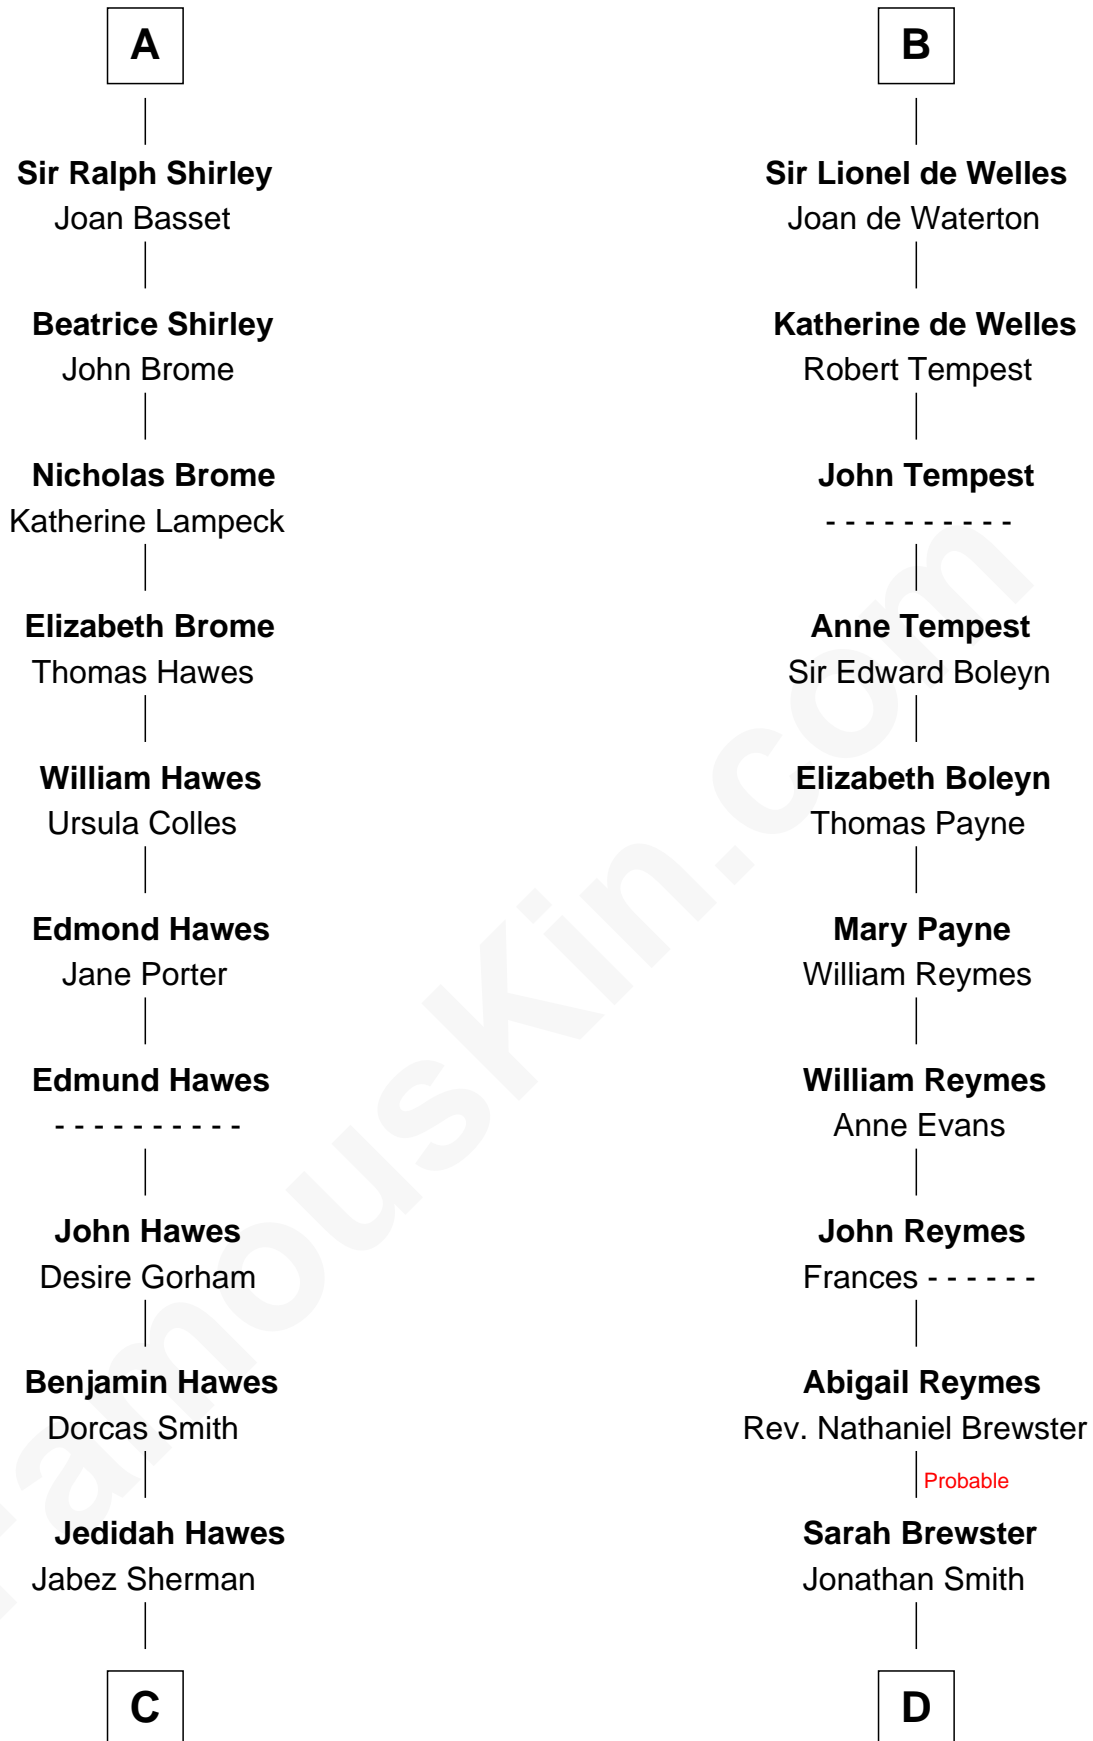

FamousKin.com Relationship Chart of

James Sherman

27th U.S. Vice-President

19th cousin 2 times removed of

William Floyd

Signer of the Declaration of Independence

Sir William Longespee

Ela of Salisbury

C

Prince Sherman

Sarah Sherman

Jahaziel Sherman

Nancy Winslow

Richard Winslow Sherman

Frances Lucretia Williams

Mary Frances Sherman

Richard Updike Sherman

James Sherman

27th U.S. Vice-President

D

Jonathan Smith

Elizabeth Platt

Tabitha Smith

Nicholl Floyd