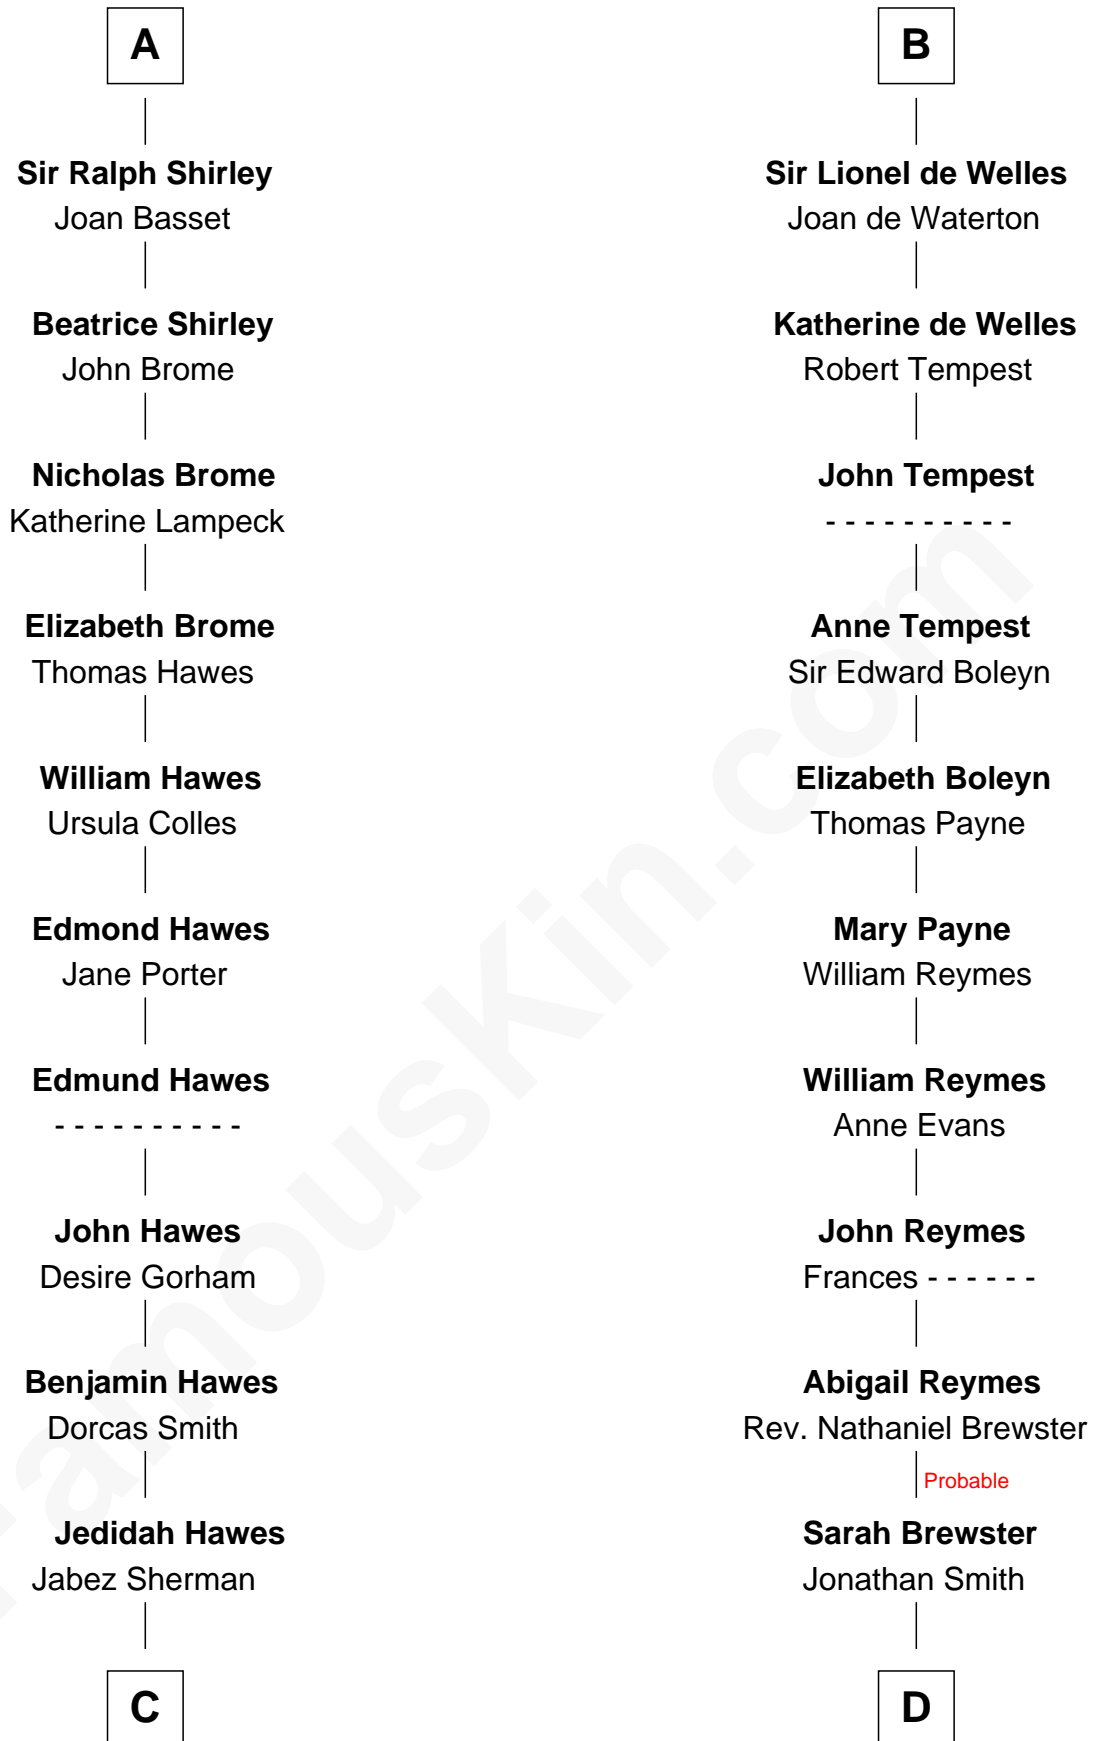

FamousKin.com Relationship Chart of

James Sherman

27th U.S. Vice-President

19th cousin 2 times removed of

William Floyd

Signer of the Declaration of Independence

C

Prince Sherman

Sarah Sherman

Jahaziel Sherman

Nancy Winslow

Richard Winslow Sherman

Frances Lucretia Williams

Mary Frances Sherman

Richard Updike Sherman

James Sherman

27th U.S. Vice-President

D

Jonathan Smith

Elizabeth Platt

Tabitha Smith

Nicholl Floyd

William Floyd

Signer of Declaration of Independence