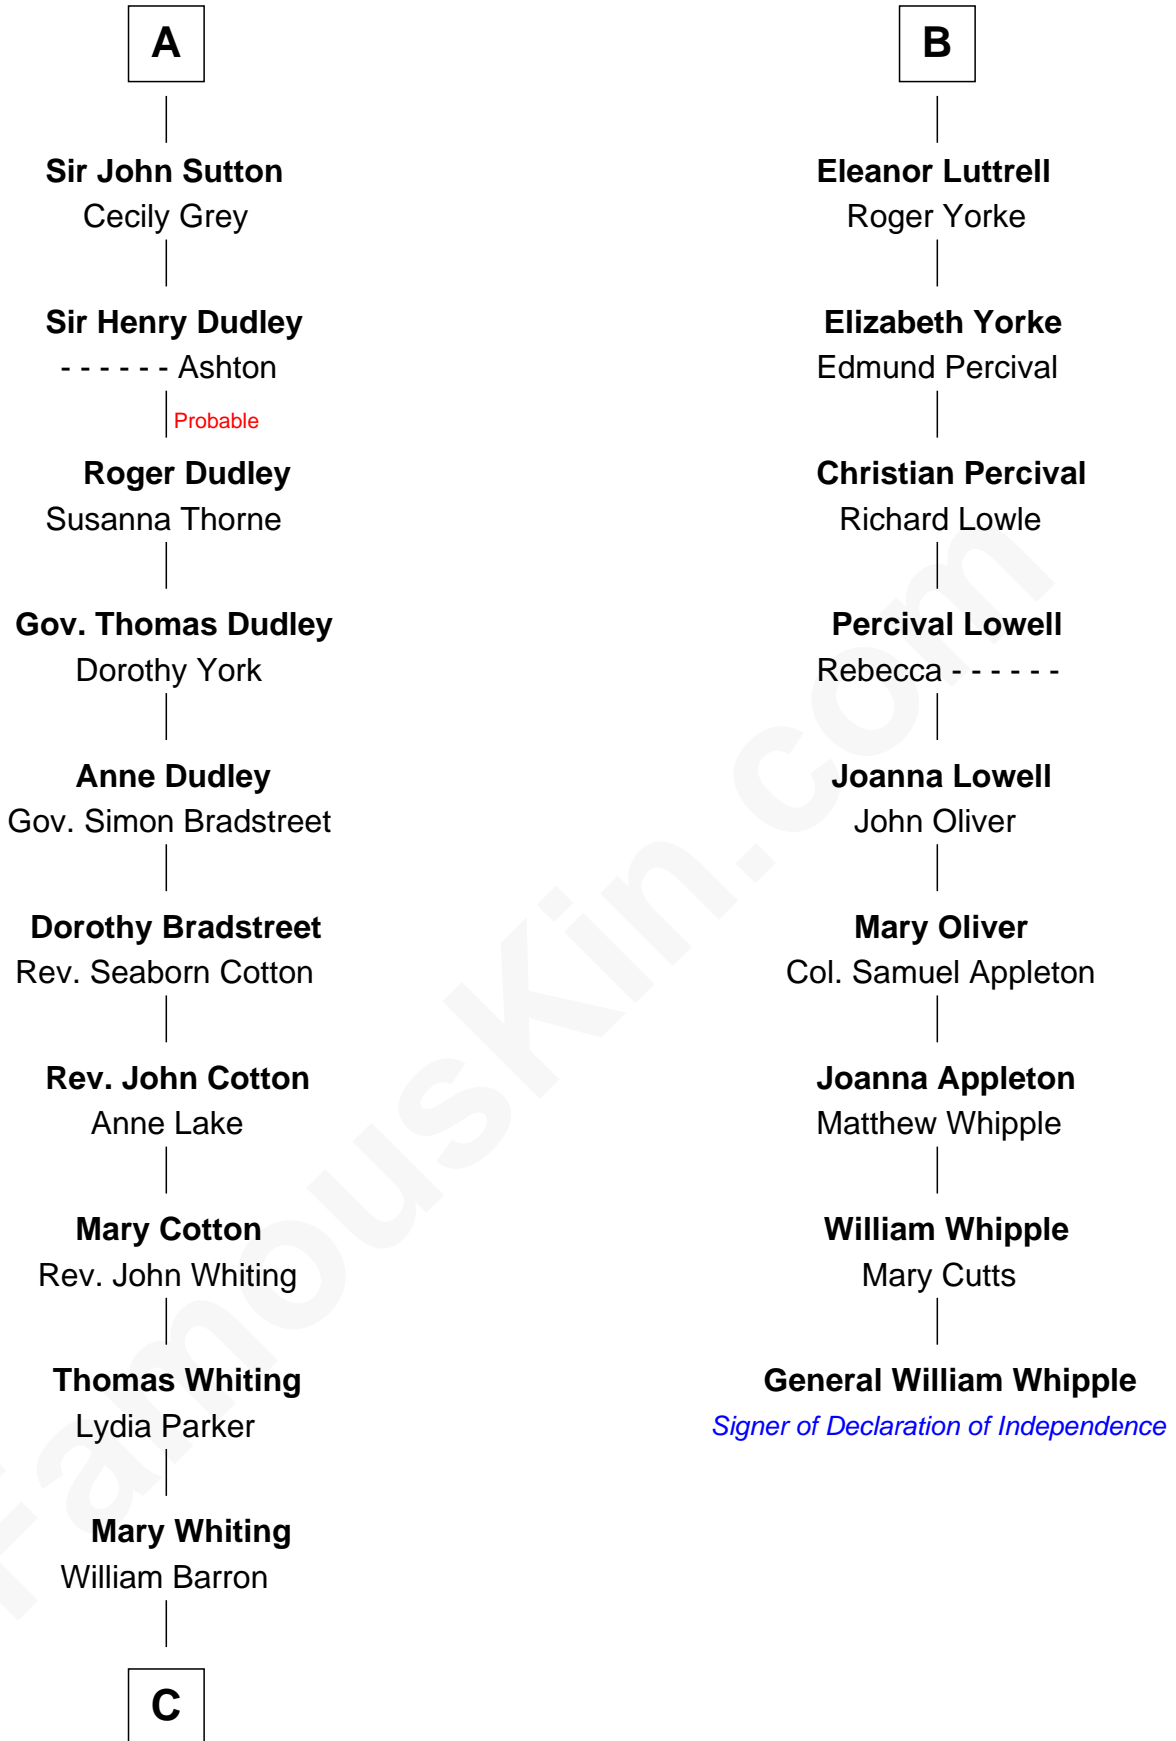

# FamousKin.com Relationship Chart of

**James Sherman**

*27th U.S. Vice-President*

15th cousin 5 times removed of

**General William Whipple**

*Signer of the Declaration of Independence*

**C**

—  
**Mary Augusta Barron**

Stalham Williams

—  
**Frances Lucretia Williams**

Richard Winslow Sherman

—  
**Mary Frances Sherman**

Richard Updike Sherman

—  
**James Sherman**

*27th U.S. Vice-President*

FamousKin.com