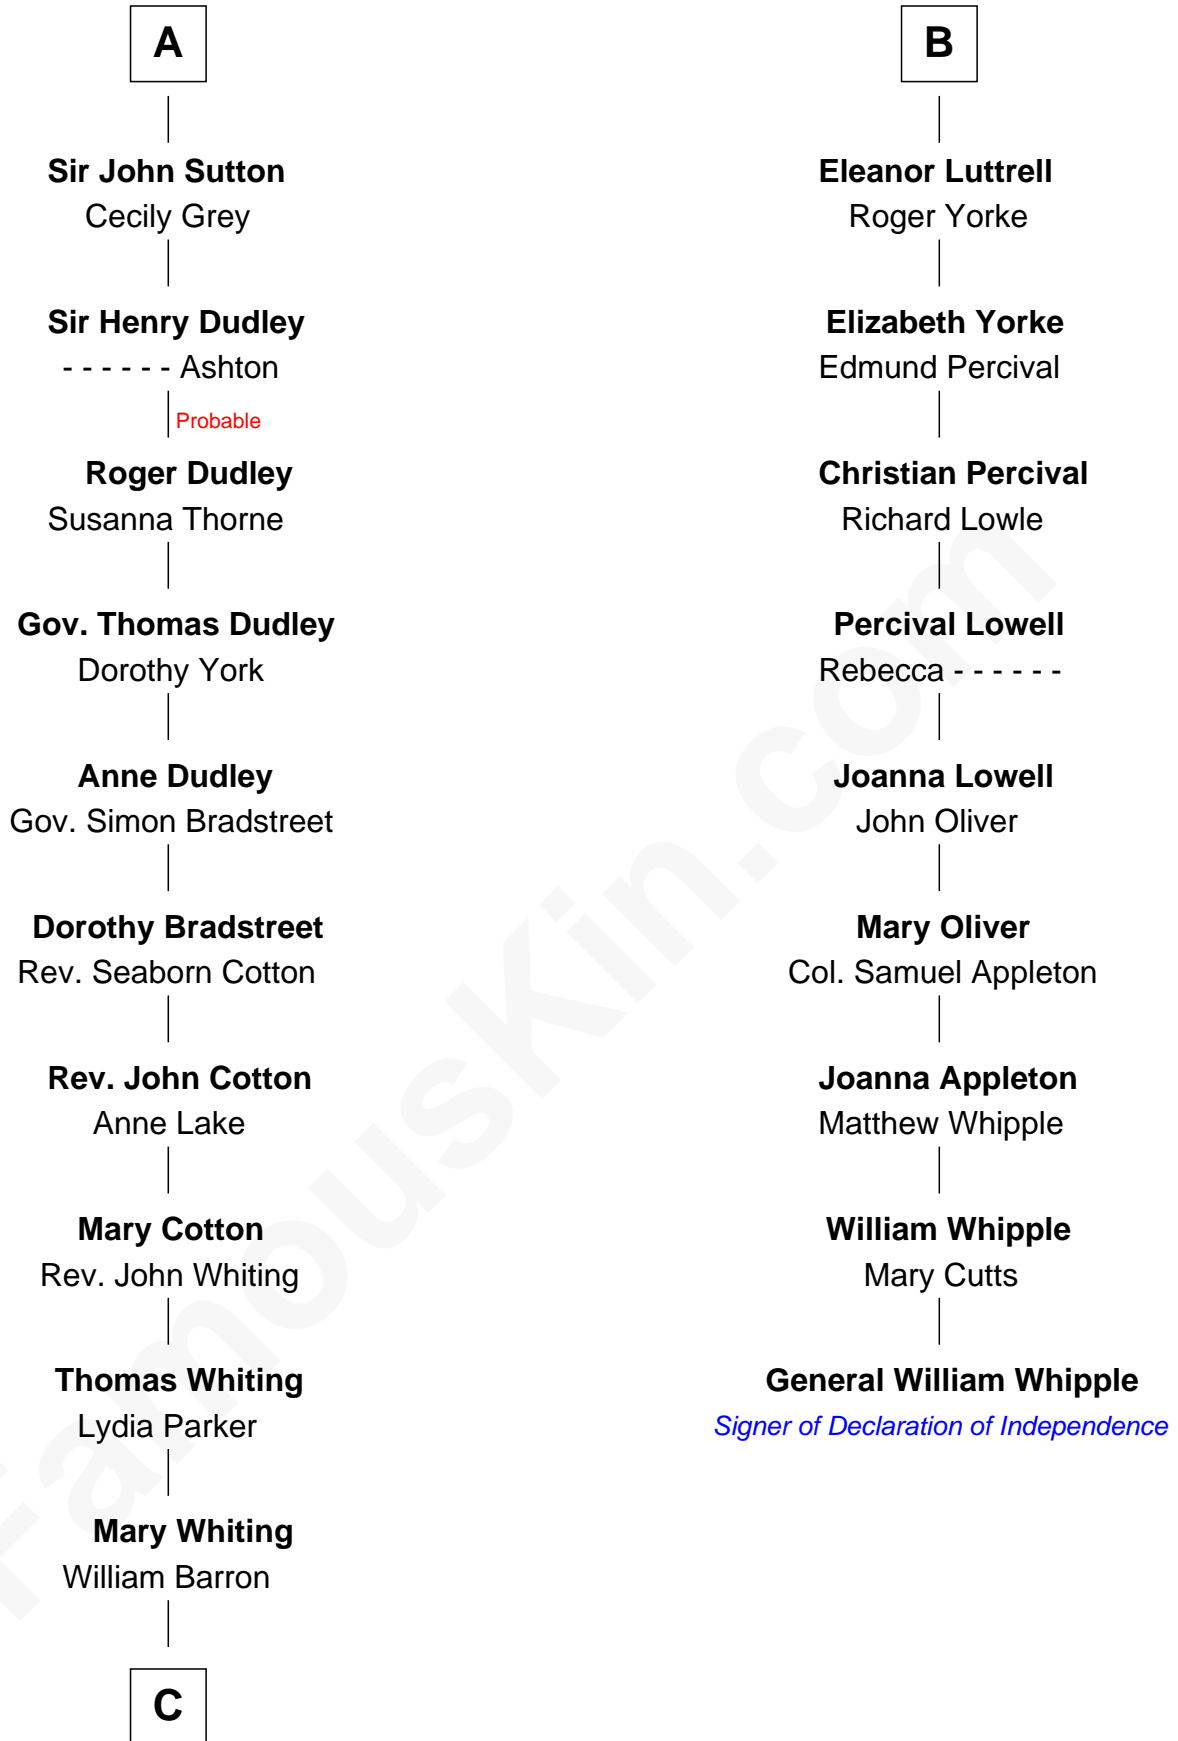

FamousKin.com

Relationship Chart of

James Sherman

27th U.S. Vice-President

15th cousin 5 times removed of

General William Whipple

Signer of the Declaration of Independence

C

—
Mary Augusta Barron

Stalham Williams

—
Frances Lucretia Williams

Richard Winslow Sherman

—
Mary Frances Sherman

Richard Updike Sherman

—
James Sherman

27th U.S. Vice-President