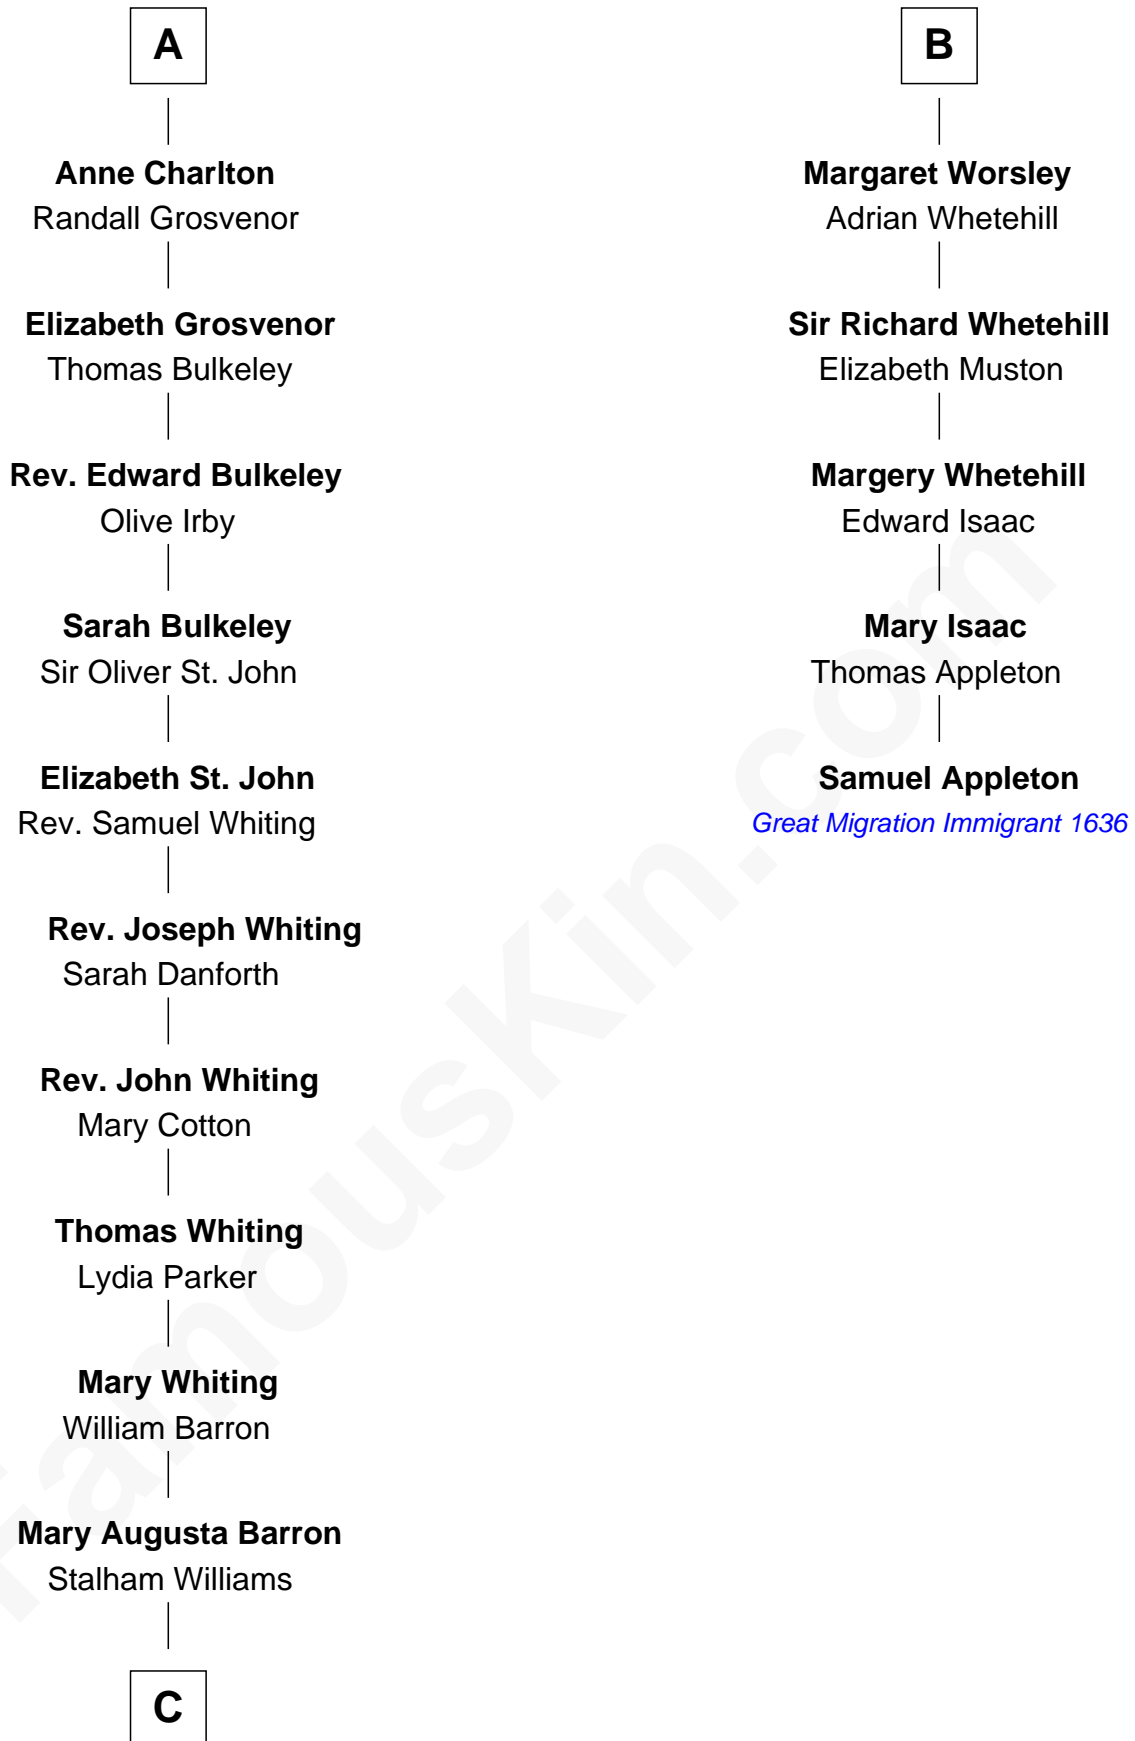

FamousKin.com Relationship Chart of

James Sherman

27th U.S. Vice-President

11th cousin 8 times removed of

Samuel Appleton

(c1586 - 1670) Great Migration Immigrant 1636

Sir Roger de Somery

Nichole d'Aubenev

Maud de Somery
Sir Henry de Erdington

Sir Henry de Erdington
Joan de Wolvey

Sir Giles de Erdington
Elizabeth de Tolthorpe

Margaret de Erdington
Sir Roger Corbet

Sir Robert Corbet
Margaret - - - - -

Mary Corbet
Robert Charlton

Richard Charlton
Elizabeth Mainwaring

A

Joan de Somery
John IV le Strange

John V le Strange
Maud de Walton

Elizabeth le Strange
Gruffydd ap Madog

Gruffydd Fychan ap Gruffydd
Elen ferch Thomas ap Llewelyn

Lowri ferch Gruffydd Fychan
Robert Puleston

Angharad Puleston
Edwart Trevor ap Daffyd

Rose Trevor ferch Edwart
Otevell Worsley

B

C

—
Frances Lucretia Williams

Richard Winslow Sherman

—
Mary Frances Sherman

Richard Updike Sherman