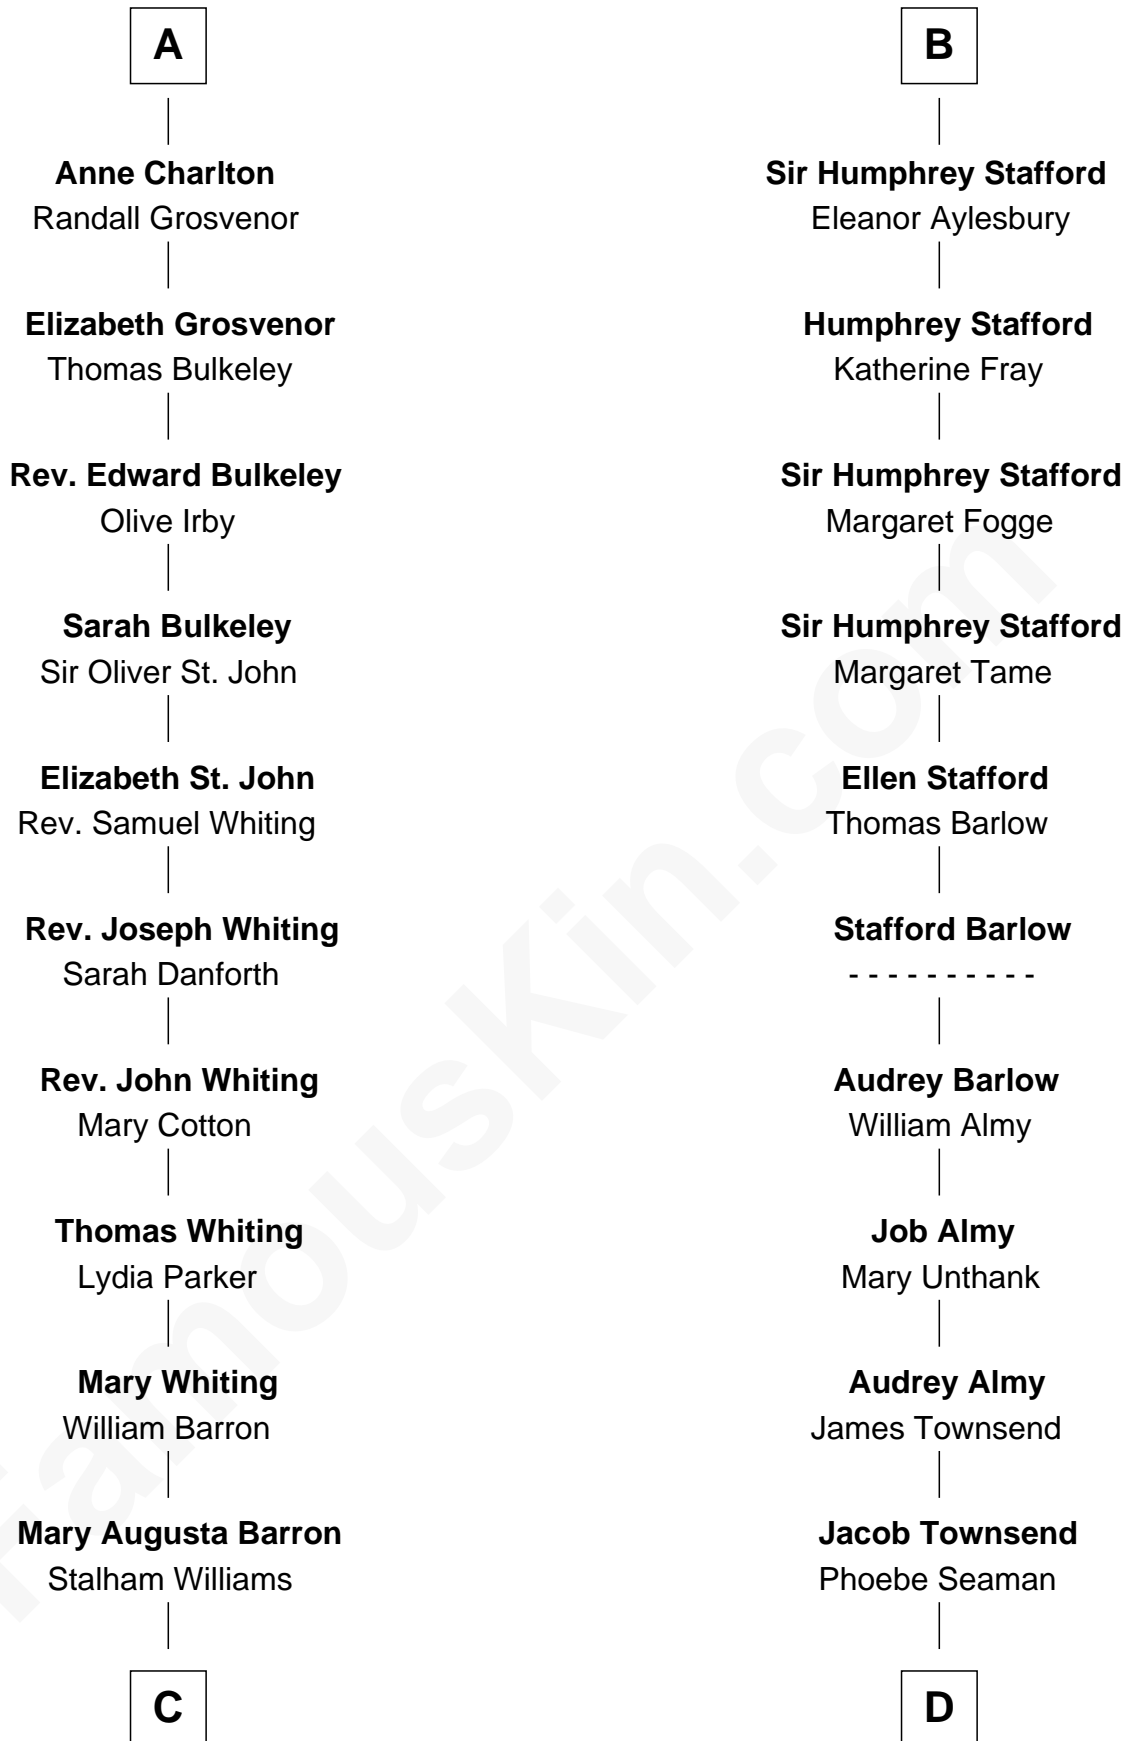

FamousKin.com Relationship Chart of

James Sherman

27th U.S. Vice-President

18th cousin 1 time removed of

Robert Townsend

Member of the Culper Spy Ring during the American Revolution

Sir Roger de Somery

Nichole d'Aubenev

C

Frances Lucretia Williams

Richard Winslow Sherman

Mary Frances Sherman

Richard Updike Sherman

James Sherman

27th U.S. Vice-President

D

Samuel Townsend

Sarah Stoddard

Robert Townsend

Spy known as "Culper Jr."

FamousKin.com