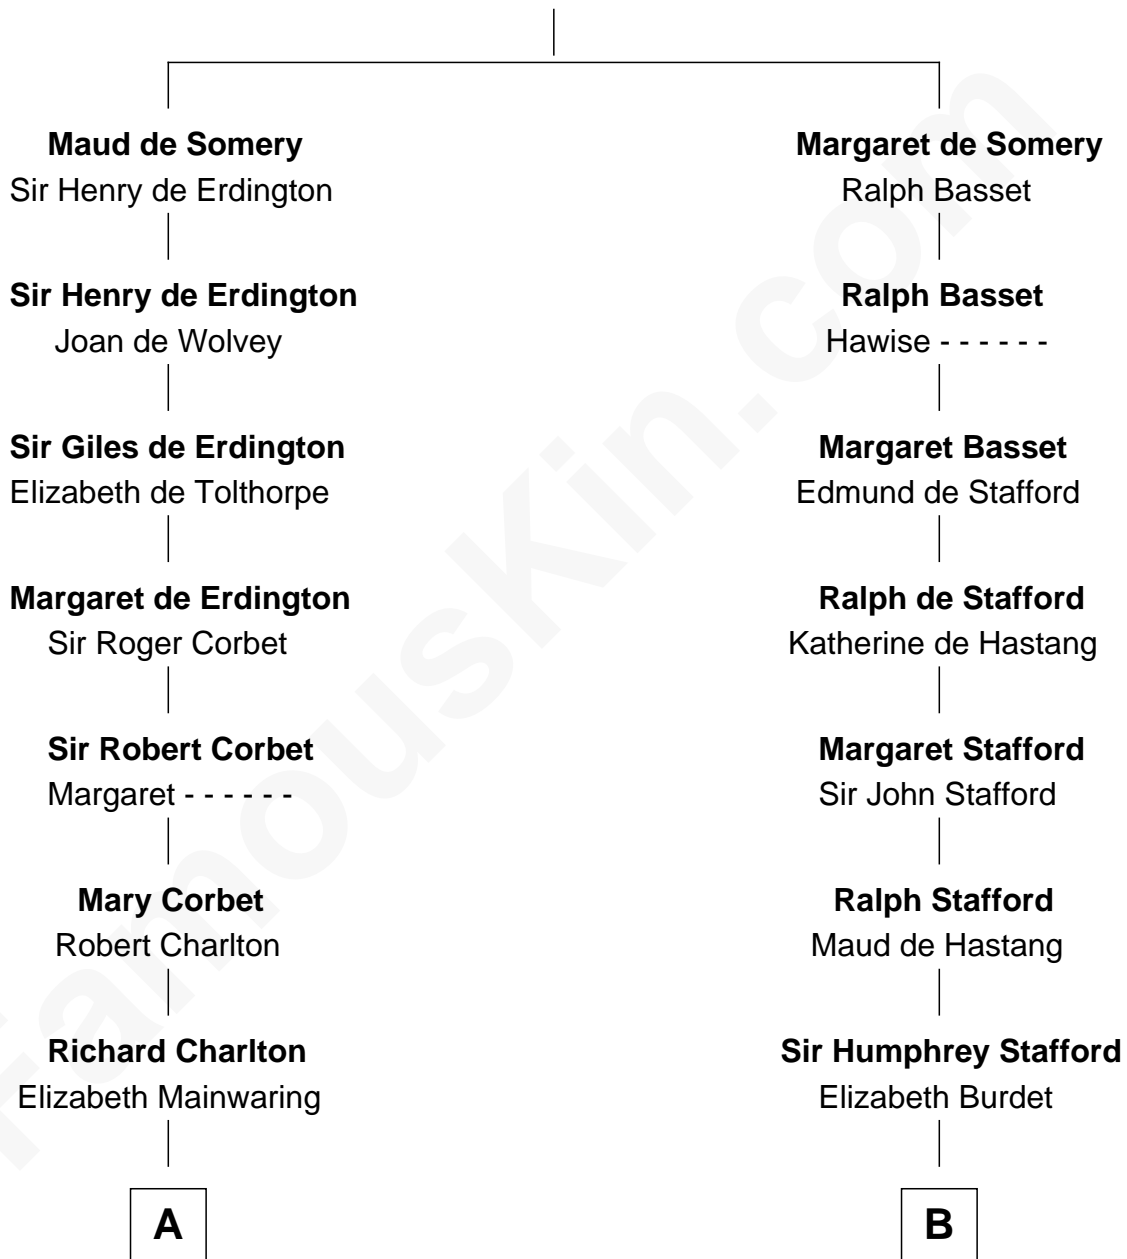

FamousKin.com Relationship Chart of

James Sherman

27th U.S. Vice-President

18th cousin 1 time removed of

Robert Townsend

Member of the Culper Spy Ring during the American Revolution

Sir Roger de Somery

Nichole d'Aubenev

C

Frances Lucretia Williams

Richard Winslow Sherman

Mary Frances Sherman

Richard Updike Sherman

James Sherman

27th U.S. Vice-President

D

Samuel Townsend

Sarah Stoddard

Robert Townsend

Spy known as "Culper Jr."

FamousKin.com