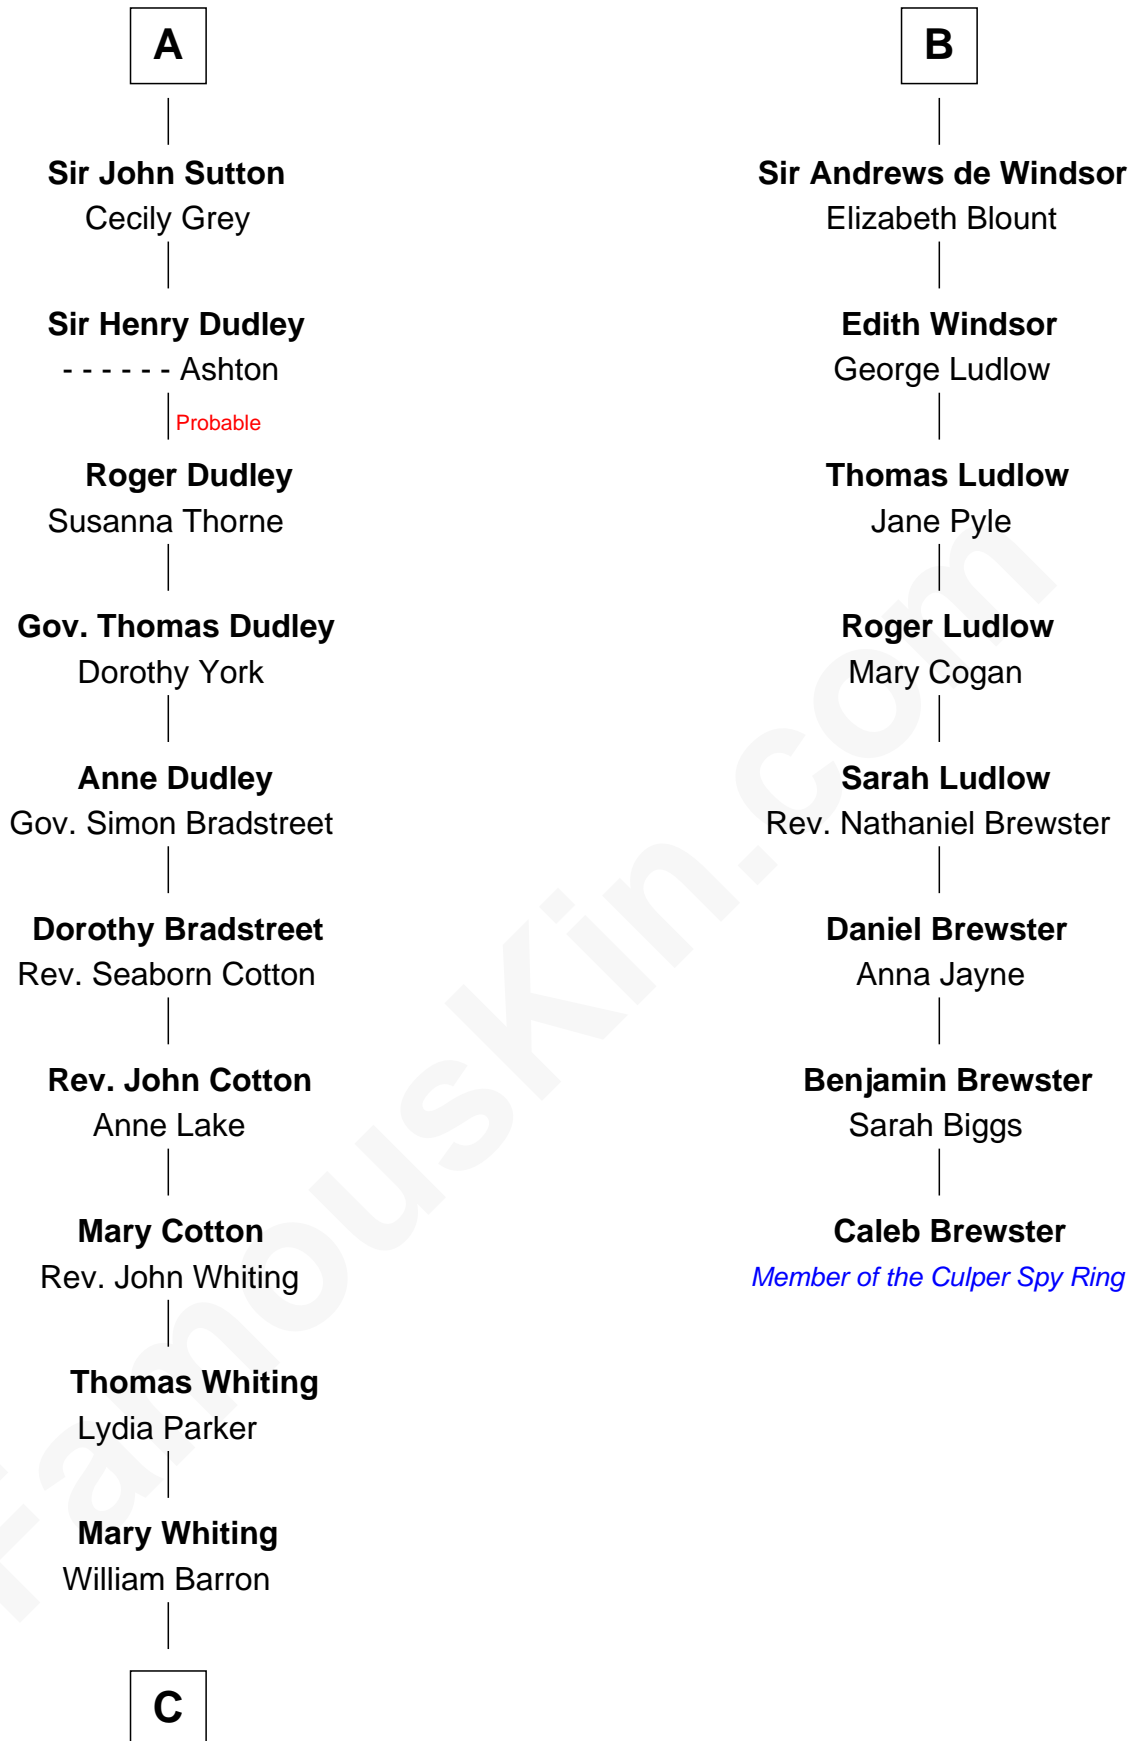

FamousKin.com Relationship Chart of

James Sherman

27th U.S. Vice-President

14th cousin 6 times removed of

Caleb Brewster

Member of the Culper Spy Ring during the American Revolution

C

—
Mary Augusta Barron

Stalham Williams

—
Frances Lucretia Williams

Richard Winslow Sherman

—
Mary Frances Sherman

Richard Updike Sherman

—
James Sherman

27th U.S. Vice-President

FamousKin.com