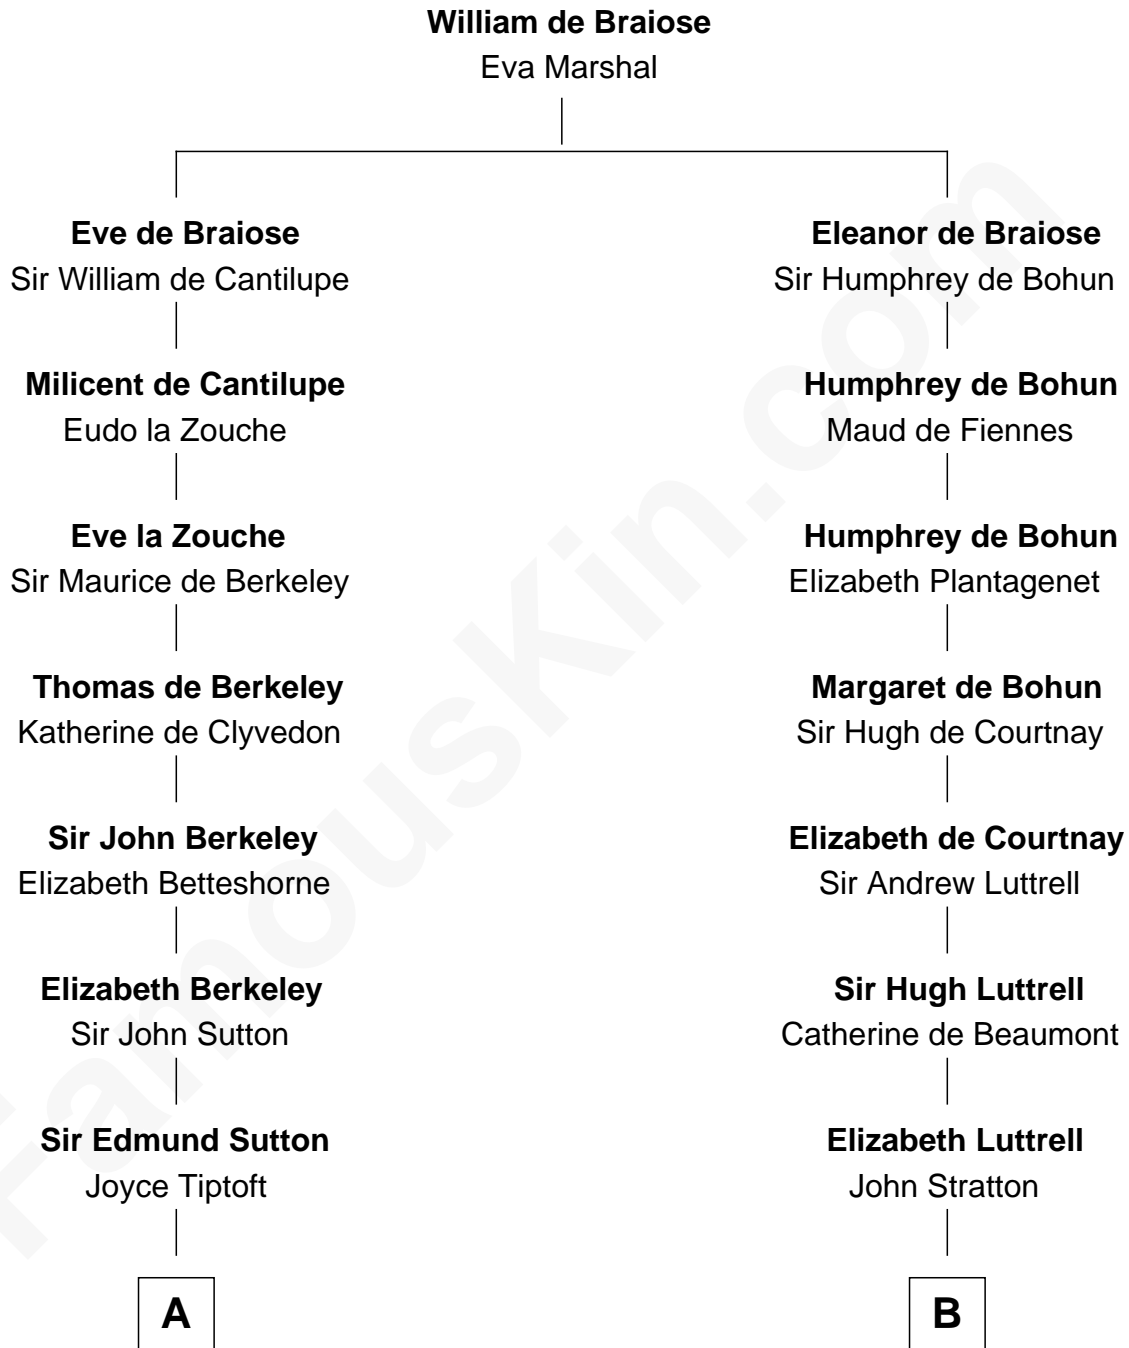

FamousKin.com Relationship Chart of

James Sherman

27th U.S. Vice-President

16th cousin 5 times removed of

Caleb Brewster

Member of the Culper Spy Ring during the American Revolution

C

—
Mary Whiting
William Barron

—
Mary Augusta Barron
Stalham Williams

—
Frances Lucretia Williams
Richard Winslow Sherman

—
Mary Frances Sherman
Richard Updike Sherman

—
James Sherman
27th U.S. Vice-President

FamousKin.com