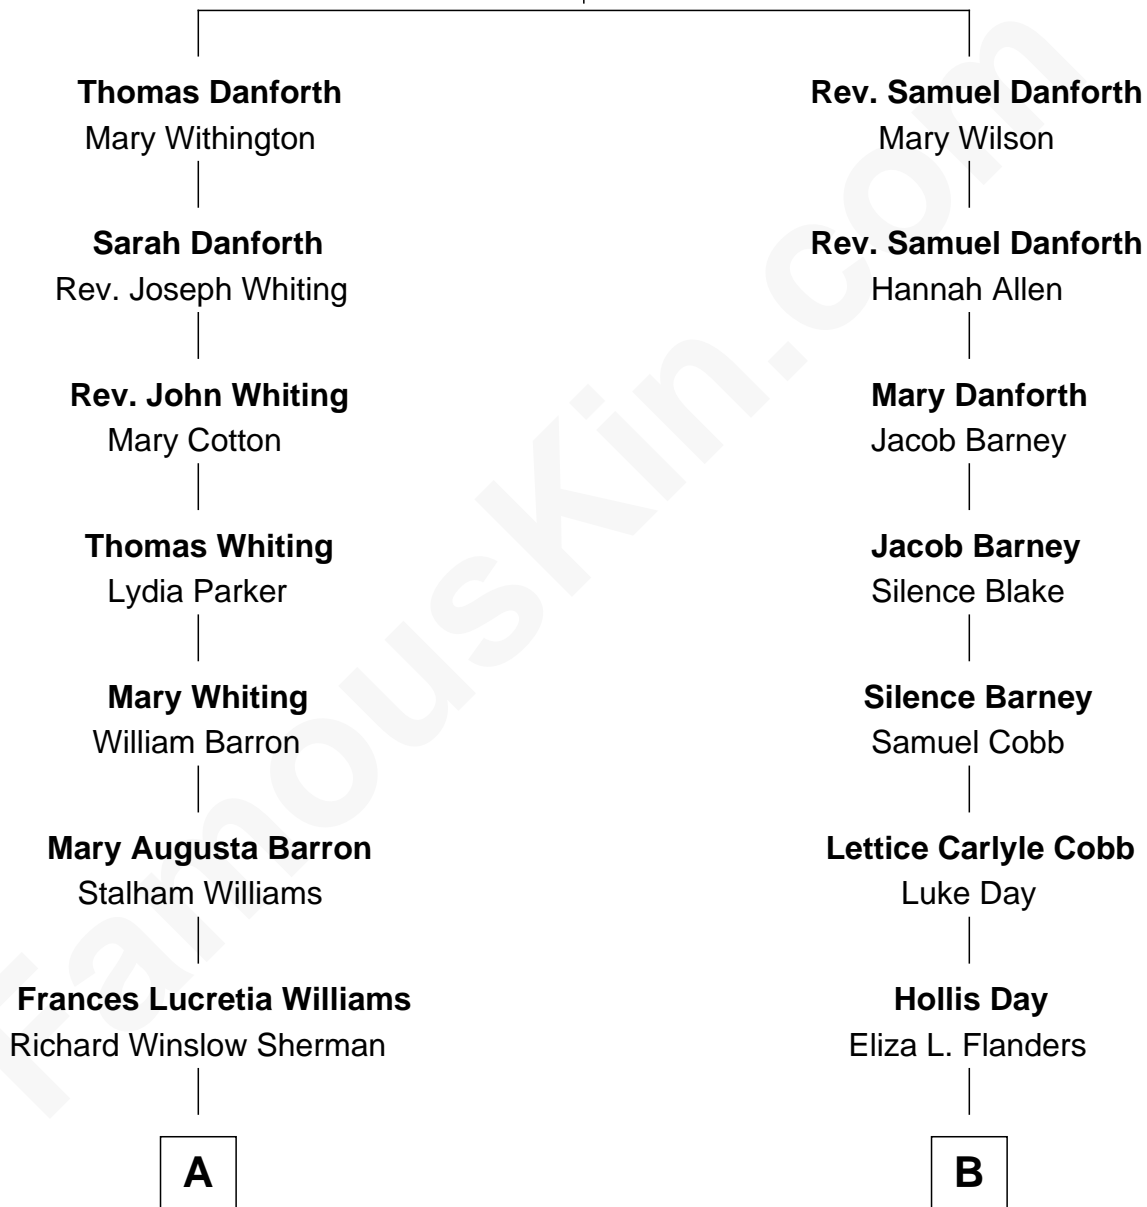

# FamousKin.com Relationship Chart of

**James Sherman**

*27th U.S. Vice-President*

8th cousin 1 time removed of

**Sandra Day O'Connor**

*First Female U.S. Supreme Court Justice*

**Nicholas Danforth**

Elizabeth Barber

**A**

**Mary Frances Sherman**  
Richard Updike Sherman

**James Sherman**  
*27th U.S. Vice-President*

**B**

**Henry Clay Day**  
Alice Edith Hilton

**Henry R. Day**  
Ada Mae Wilkey

**Sandra Day O'Connor**  
*U.S. Supreme Court Justice*