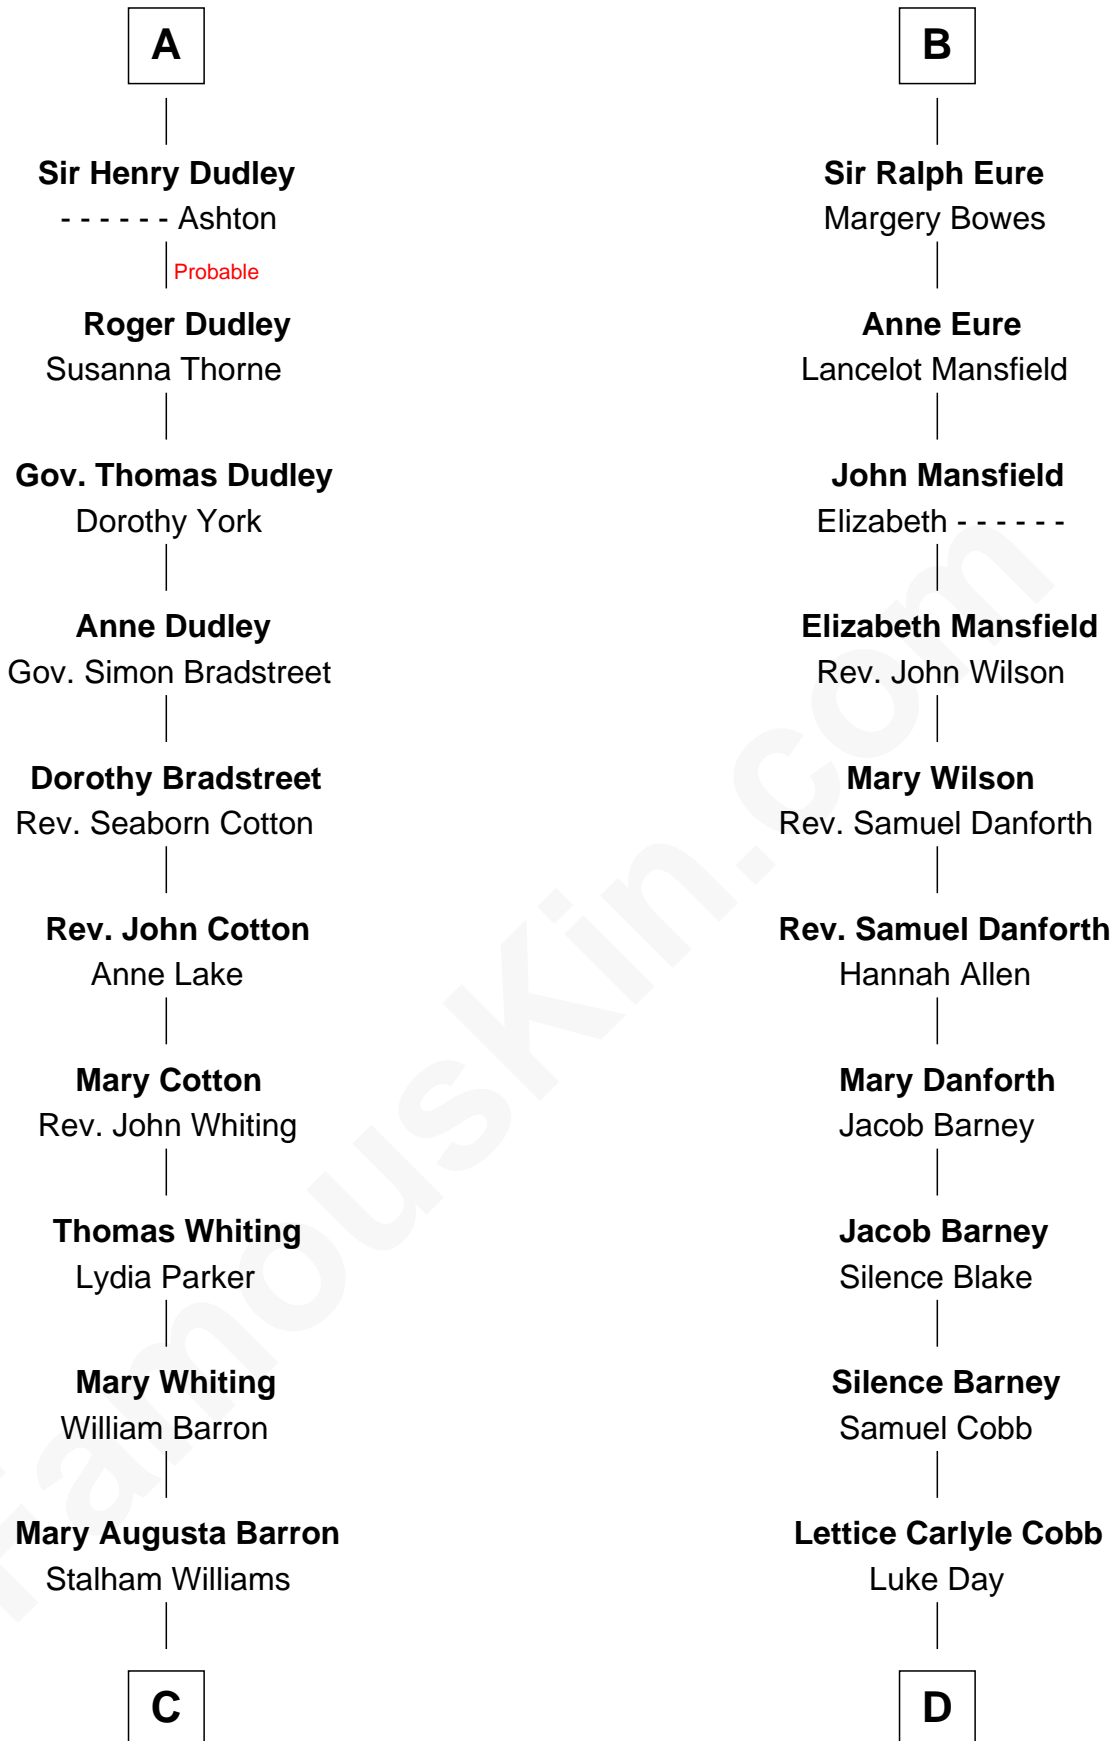

# FamousKin.com Relationship Chart of

**James Sherman**

*27th U.S. Vice-President*

19th cousin 1 time removed of

**Sandra Day O'Connor**

*First Female U.S. Supreme Court Justice*

**C**

**Frances Lucretia Williams**

Richard Winslow Sherman

**Mary Frances Sherman**

Richard Updike Sherman

**James Sherman**

*27th U.S. Vice-President*

**D**

**Hollis Day**

Eliza L. Flanders

**Henry Clay Day**

Alice Edith Hilton

**Henry R. Day**

Ada Mae Wilkey

**Sandra Day O'Connor**

*U.S. Supreme Court Justice*

FamousKin.com