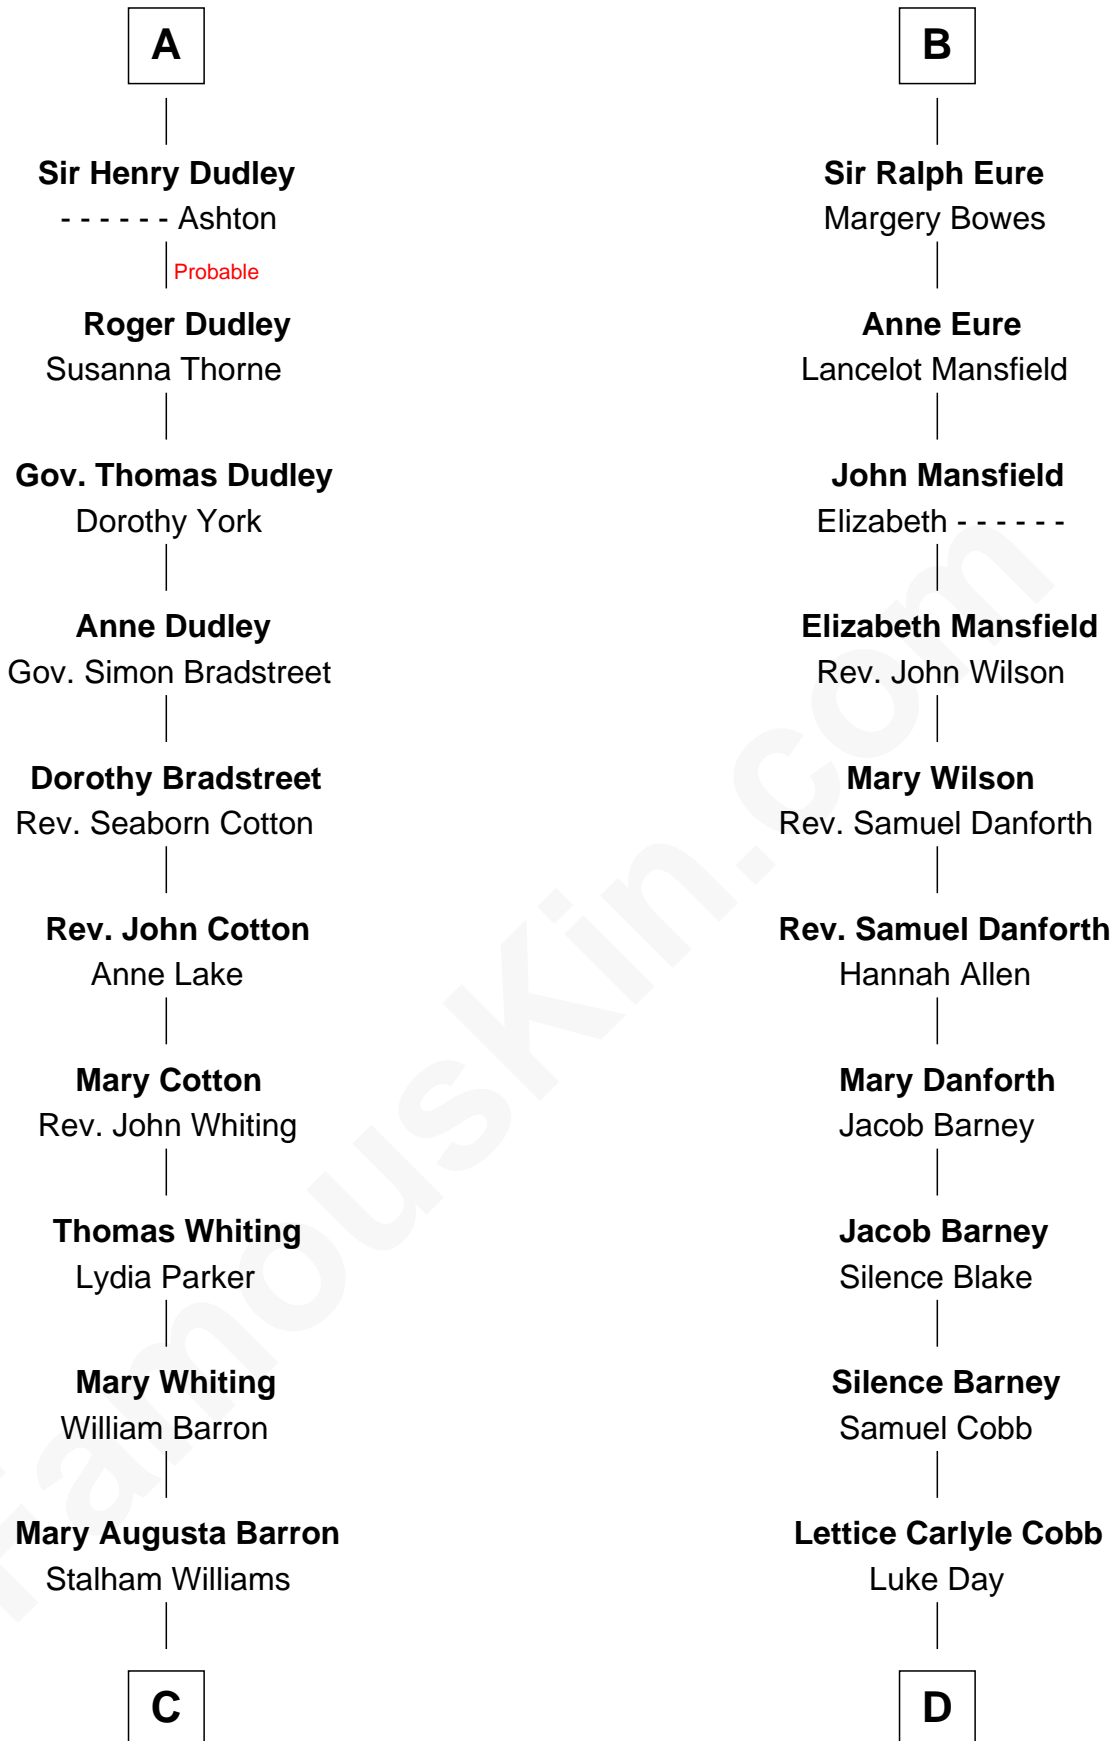

FamousKin.com Relationship Chart of

James Sherman

27th U.S. Vice-President

19th cousin 1 time removed of

Sandra Day O'Connor

First Female U.S. Supreme Court Justice

C

Frances Lucretia Williams

Richard Winslow Sherman

Mary Frances Sherman

Richard Updike Sherman

James Sherman

27th U.S. Vice-President

D

Hollis Day

Eliza L. Flanders