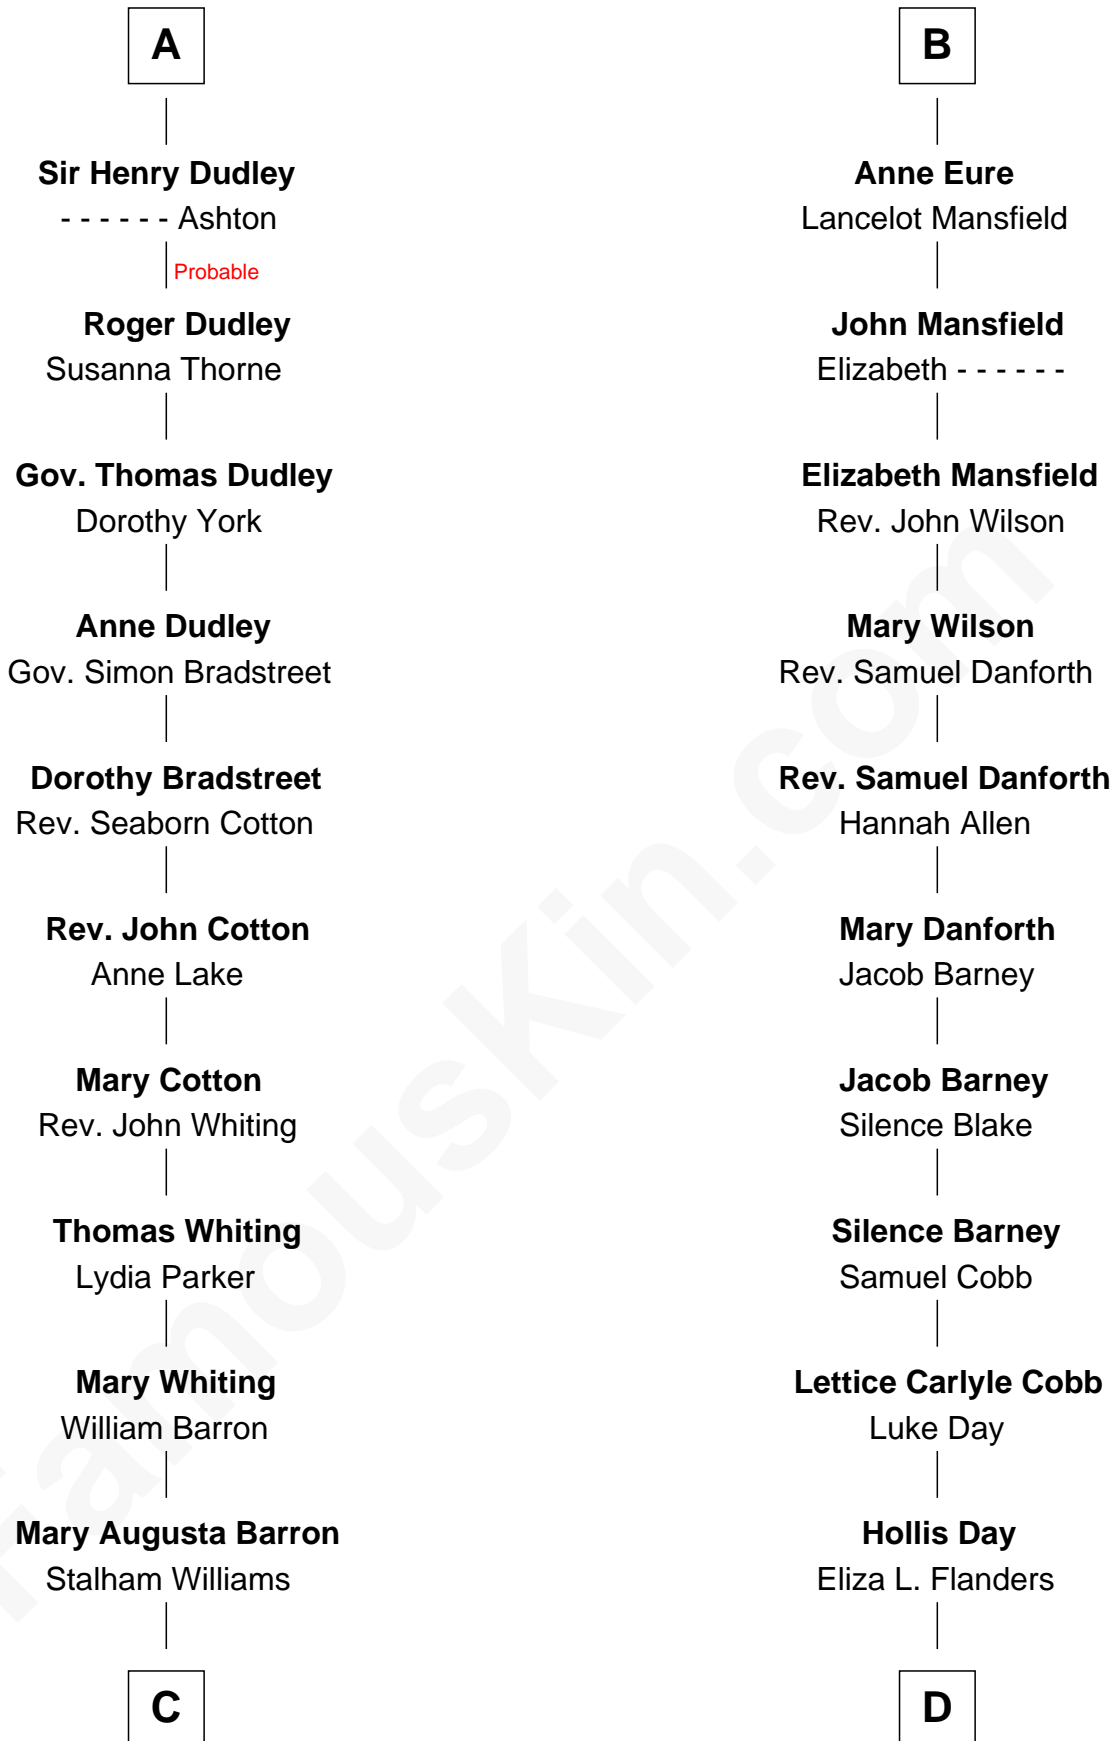

FamousKin.com Relationship Chart of

James Sherman

27th U.S. Vice-President

19th cousin of

Sandra Day O'Connor

First Female U.S. Supreme Court Justice

Edmund Fitzalan

Alice de Warenne

Richard Fitzalan
Eleanor Plantagenet

Alice Fitzalan
Sir Thomas de Holand

Eleanor Holand
Edward Cherleton

Joyce Cherleton
Sir John Tiptoft

Joyce Tiptoft
Sir Edmund Sutton

Sir Edward Sutton
Cecily Willoughby

Sir John Sutton
Cecily Grey

A

Aline Fitzalan
Sir Roger le Strange

Lucy le Strange
Sir William Willoughby

Margery Willoughby
Sir William FitzHugh

Maud FitzHugh
Sir William Bowes

Sir Ralph Bowes
Margery Conyers

Sir Ralph Bowes
Elizabeth Clifford

Margery Bowes
Sir Ralph Eure

B

C

Frances Lucretia Williams
Richard Winslow Sherman

Mary Frances Sherman
Richard Updike Sherman

James Sherman
27th U.S. Vice-President

D