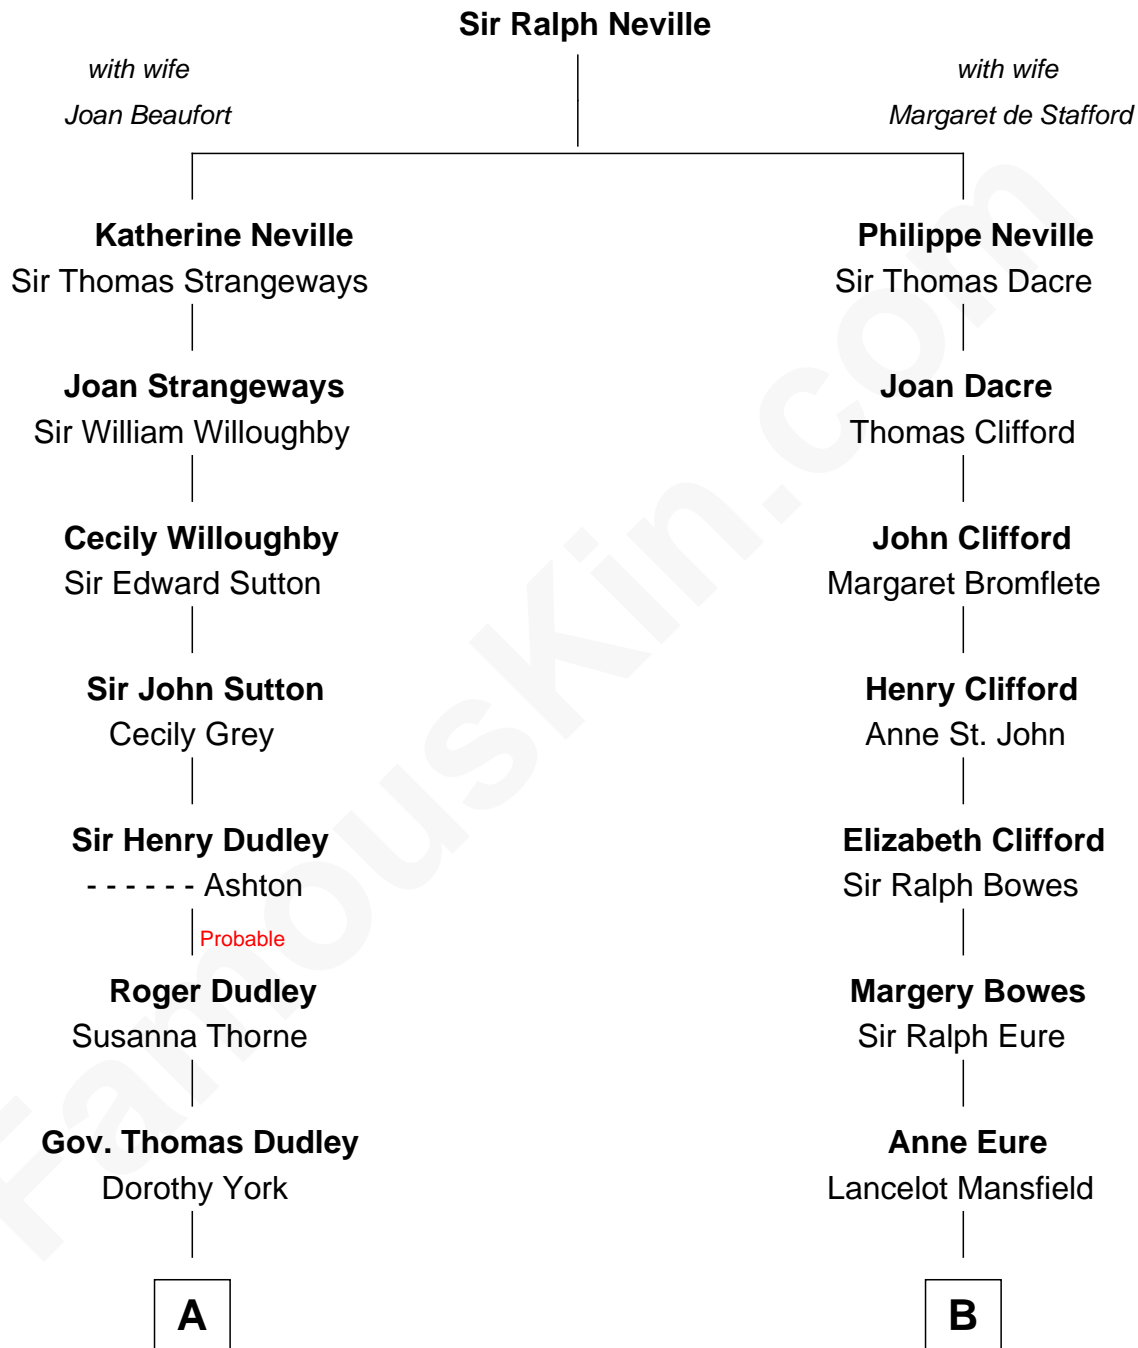

FamousKin.com Relationship Chart of

James Sherman

27th U.S. Vice-President

16th cousin 2 times removed of

Sandra Day O'Connor

First Female U.S. Supreme Court Justice

C

Henry R. Day
Ada Mae Wilkey

Sandra Day O'Connor
U.S. Supreme Court Justice

FamousKin.com