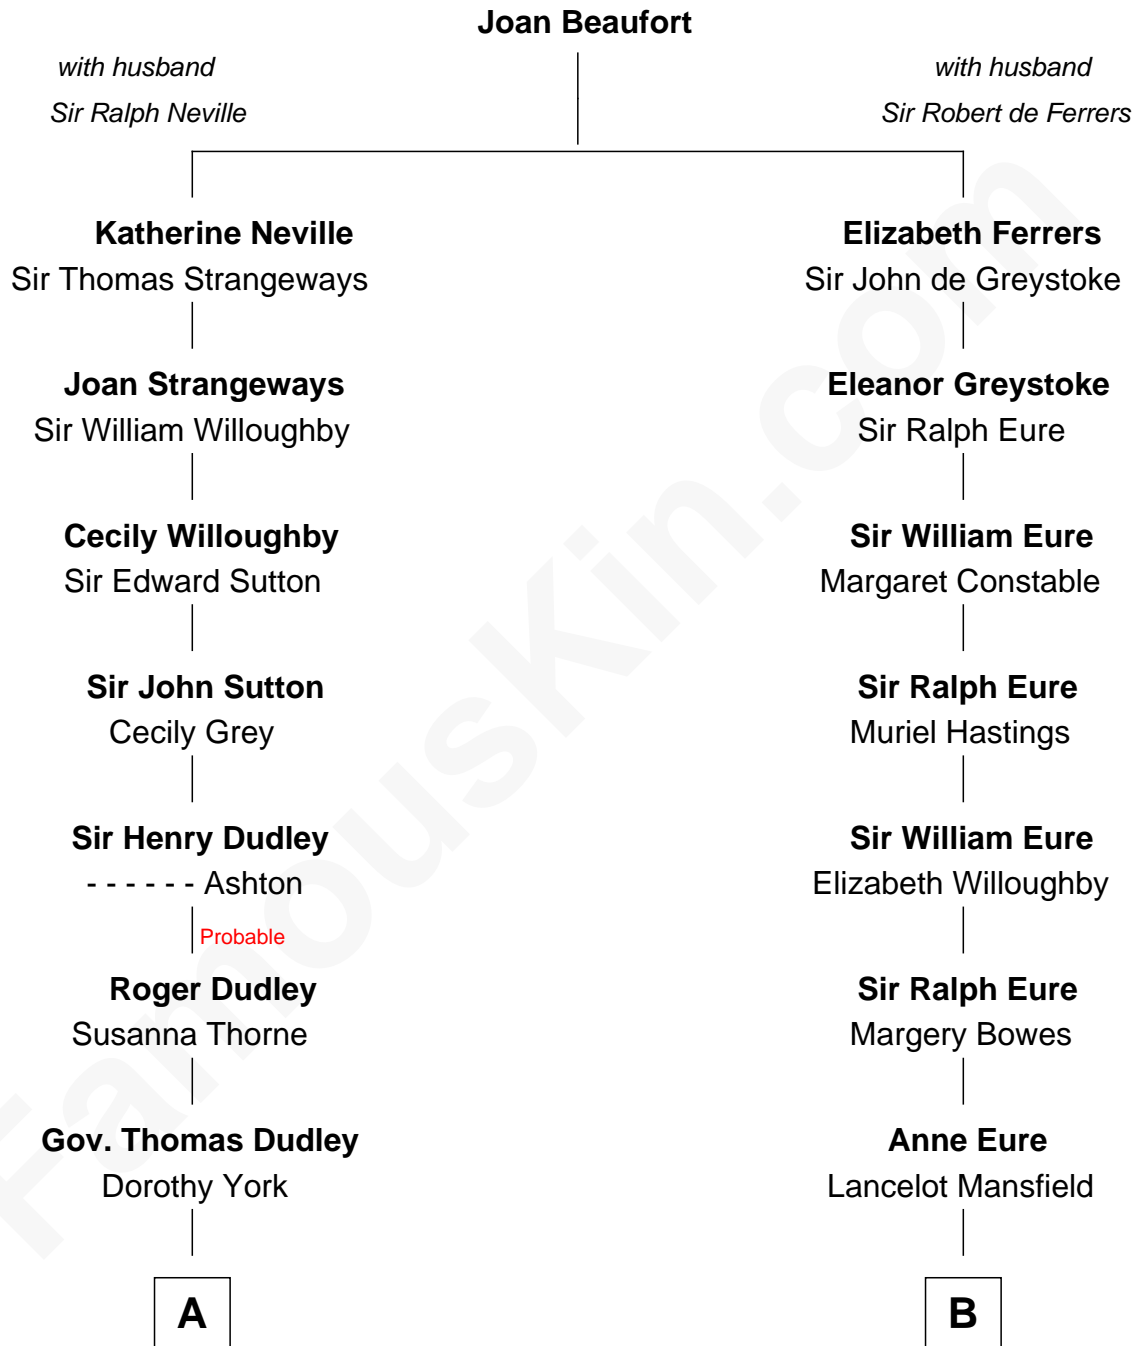

FamousKin.com Relationship Chart of

James Sherman

27th U.S. Vice-President

16th cousin 2 times removed of

Sandra Day O'Connor

First Female U.S. Supreme Court Justice

C

Henry R. Day
Ada Mae Wilkey

Sandra Day O'Connor
U.S. Supreme Court Justice

FamousKin.com