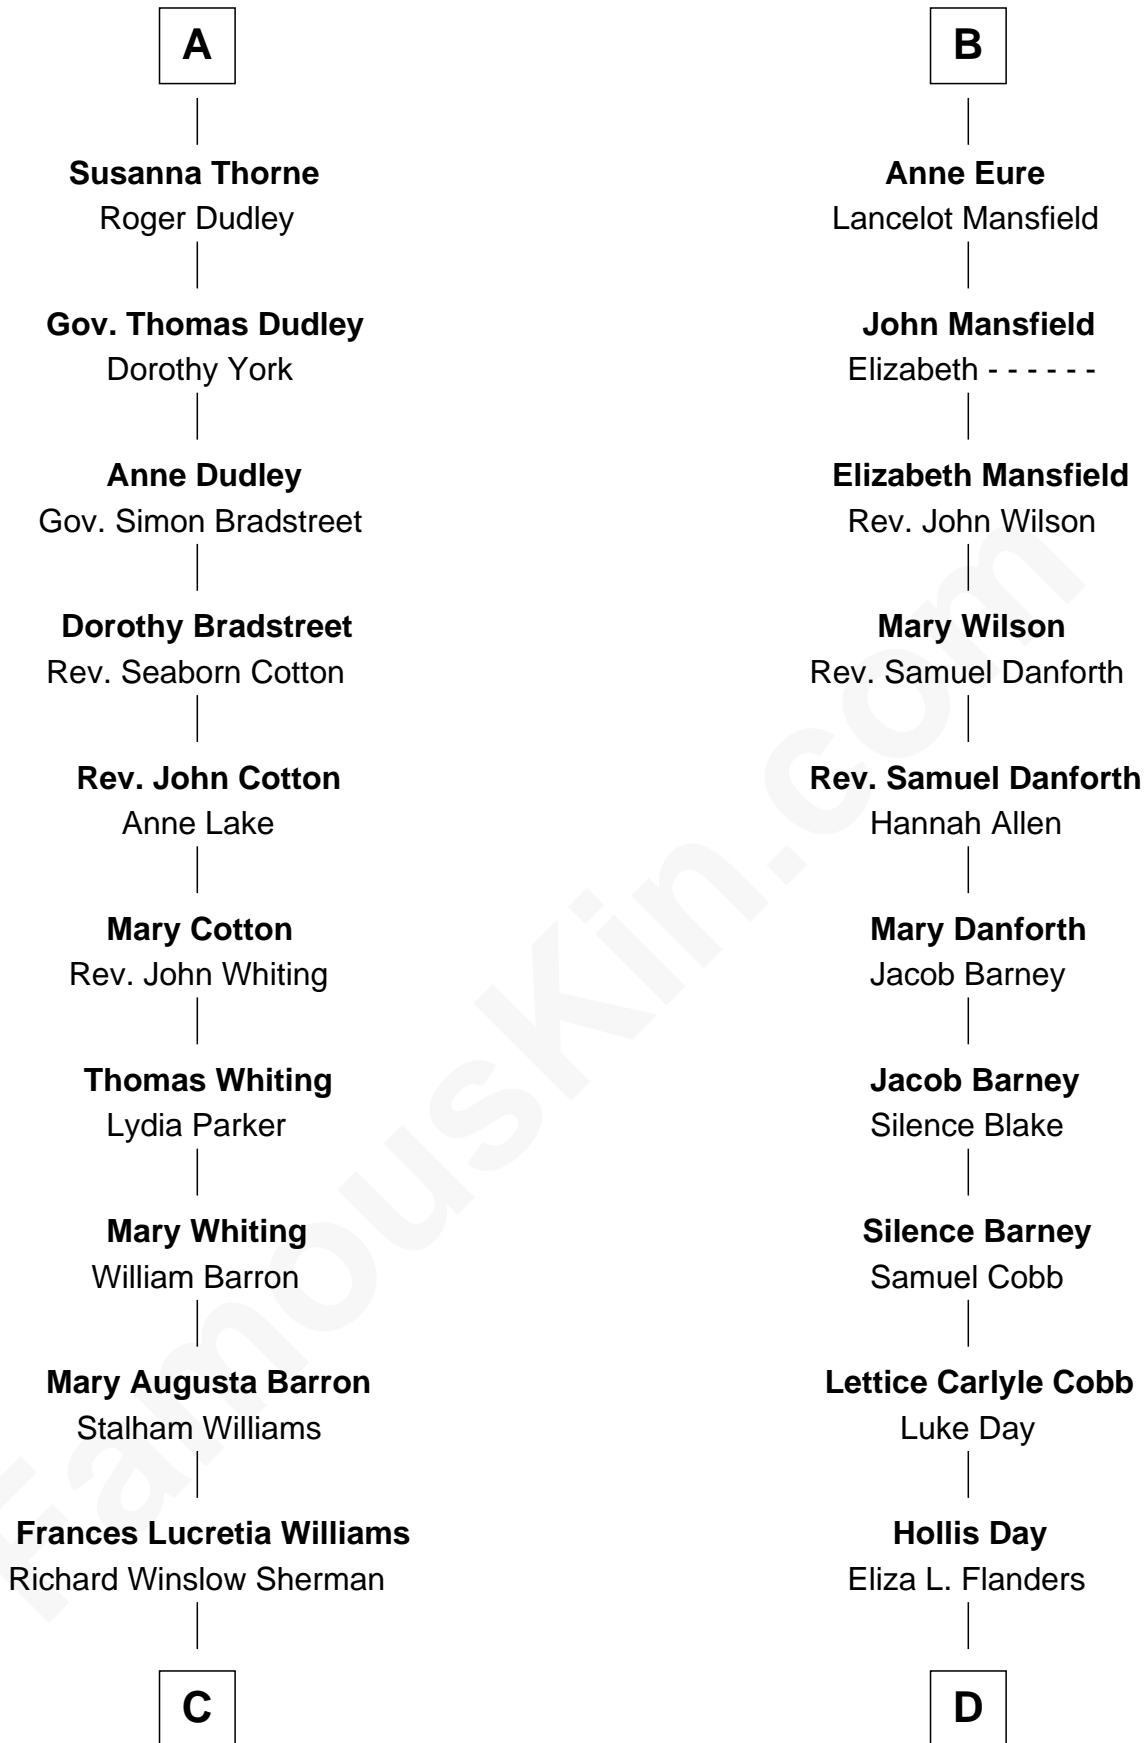

# FamousKin.com Relationship Chart of

**James Sherman**

*27th U.S. Vice-President*

18th cousin 1 time removed of

**Sandra Day O'Connor**

*First Female U.S. Supreme Court Justice*

**Sir John Grey**

Avice Marmion

**C**

**Mary Frances Sherman**  
Richard Updike Sherman

**James Sherman**  
*27th U.S. Vice-President*

**D**

**Henry Clay Day**  
Alice Edith Hilton

**Henry R. Day**  
Ada Mae Wilkey

**Sandra Day O'Connor**  
*U.S. Supreme Court Justice*