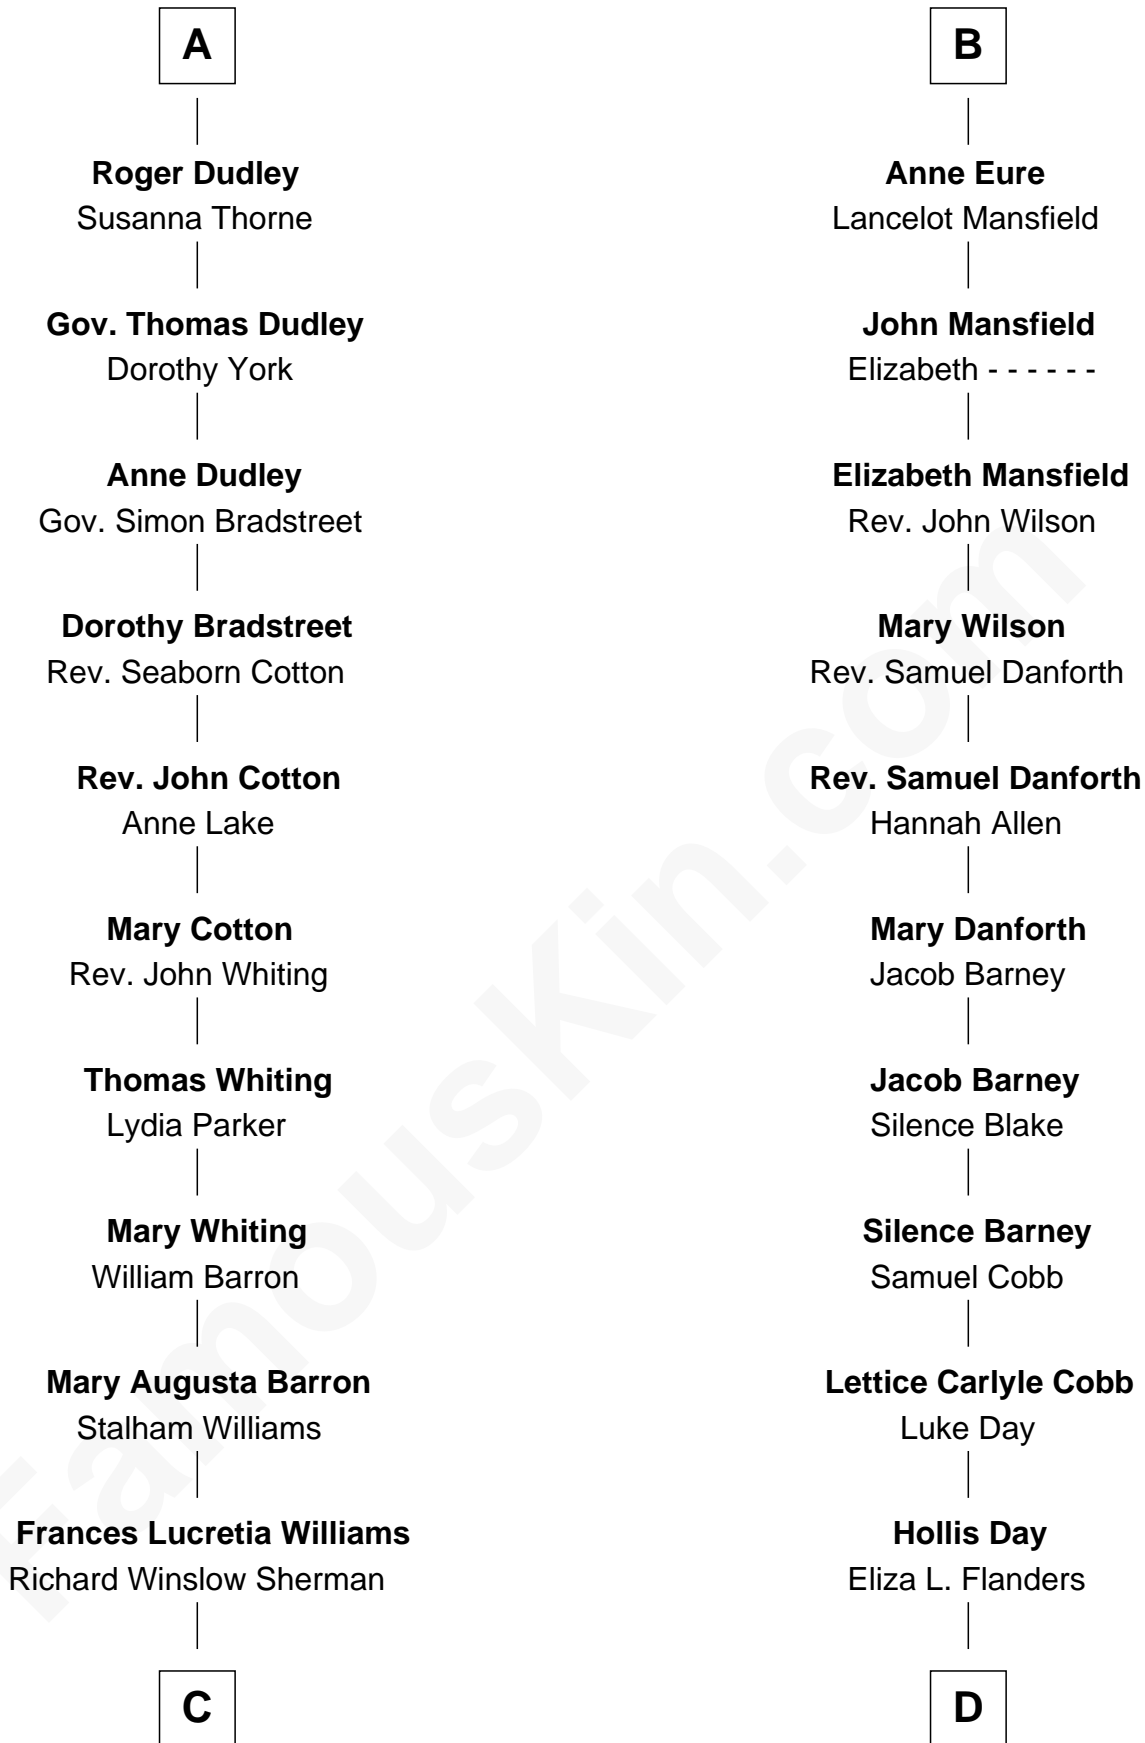

FamousKin.com Relationship Chart of

James Sherman

27th U.S. Vice-President

18th cousin 1 time removed of

Sandra Day O'Connor

First Female U.S. Supreme Court Justice

Sir Philip le Despencer

Elizabeth - - - - -

Alice le Despenser

Sir John Sutton

Sir John Sutton

Constance Blount

Sir John Sutton

Elizabeth Berkeley

Sir Edmund Sutton

Joyce Tiptoft

Sir Philip le Despencer

Elizabeth de Tibetot

Margery Despencer

Sir Roger Wentworth

Agnes Wentworth

Sir Robert Constable

Margaret Constable

Sir William Eure

Sir Ralph Eure

Muriel Hastings

Sir William Eure

Elizabeth Willoughby

Sir Ralph Eure

Margery Bowes

B

C