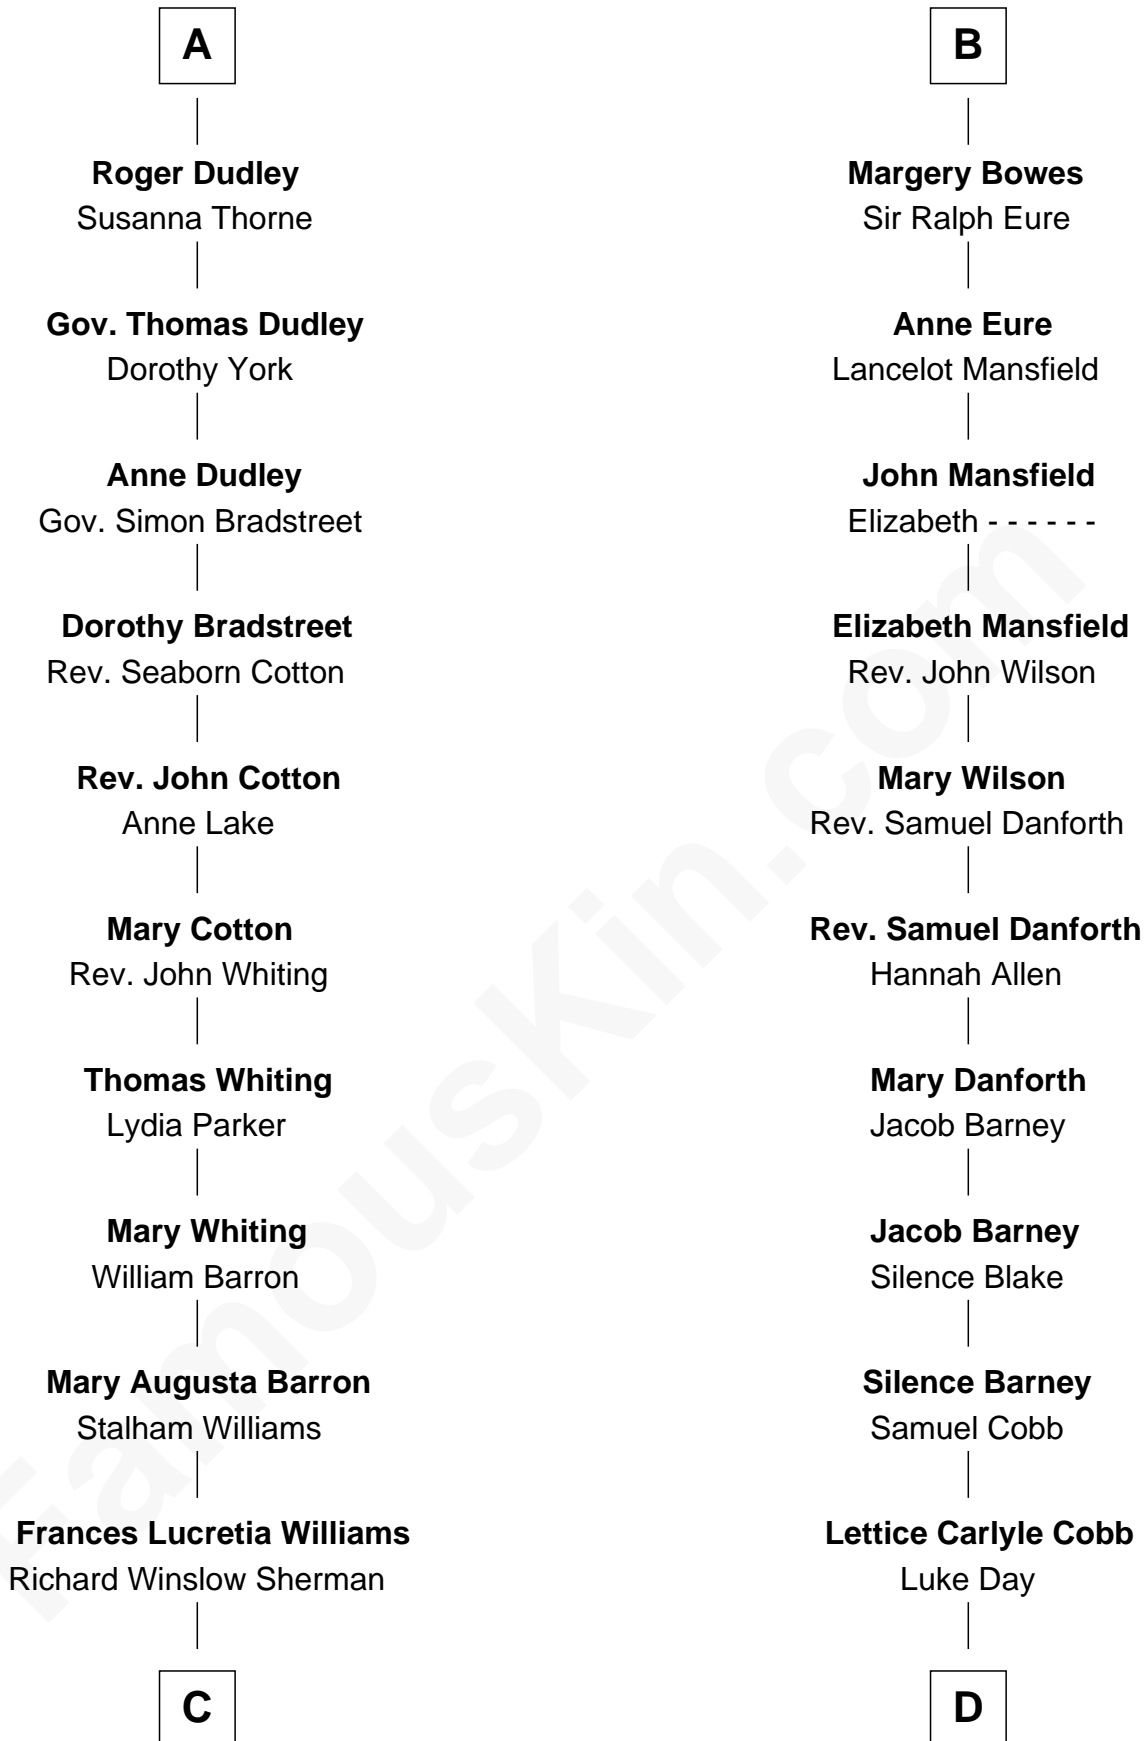

FamousKin.com Relationship Chart of

James Sherman

27th U.S. Vice-President

18th cousin 2 times removed of

Sandra Day O'Connor

First Female U.S. Supreme Court Justice

Sir Maurice de Berkeley

Eve la Zouche

Thomas de Berkeley
Katherine de Clyvedon

Sir John Berkeley
Elizabeth Betteshorne

Elizabeth Berkeley
Sir John Sutton

Sir Edmund Sutton
Joyce Tiptoft

Sir Edward Sutton
Cecily Willoughby

Sir John Sutton
Cecily Grey

Sir Henry Dudley
----- Ashton

Probable

A

Isabel de Berkeley
Sir Robert de Clifford

Sir Roger de Clifford
Maud de Beauchamp

Katherine de Clifford
Sir Ralph de Greystoke

Joan de Greystoke
Sir William Bowes

Sir William Bowes
Maud FitzHugh

Sir Ralph Bowes
Margery Conyers

Sir Ralph Bowes
Elizabeth Clifford

B

C

Mary Frances Sherman
Richard Updike Sherman

James Sherman
27th U.S. Vice-President

D

Hollis Day
Eliza L. Flanders