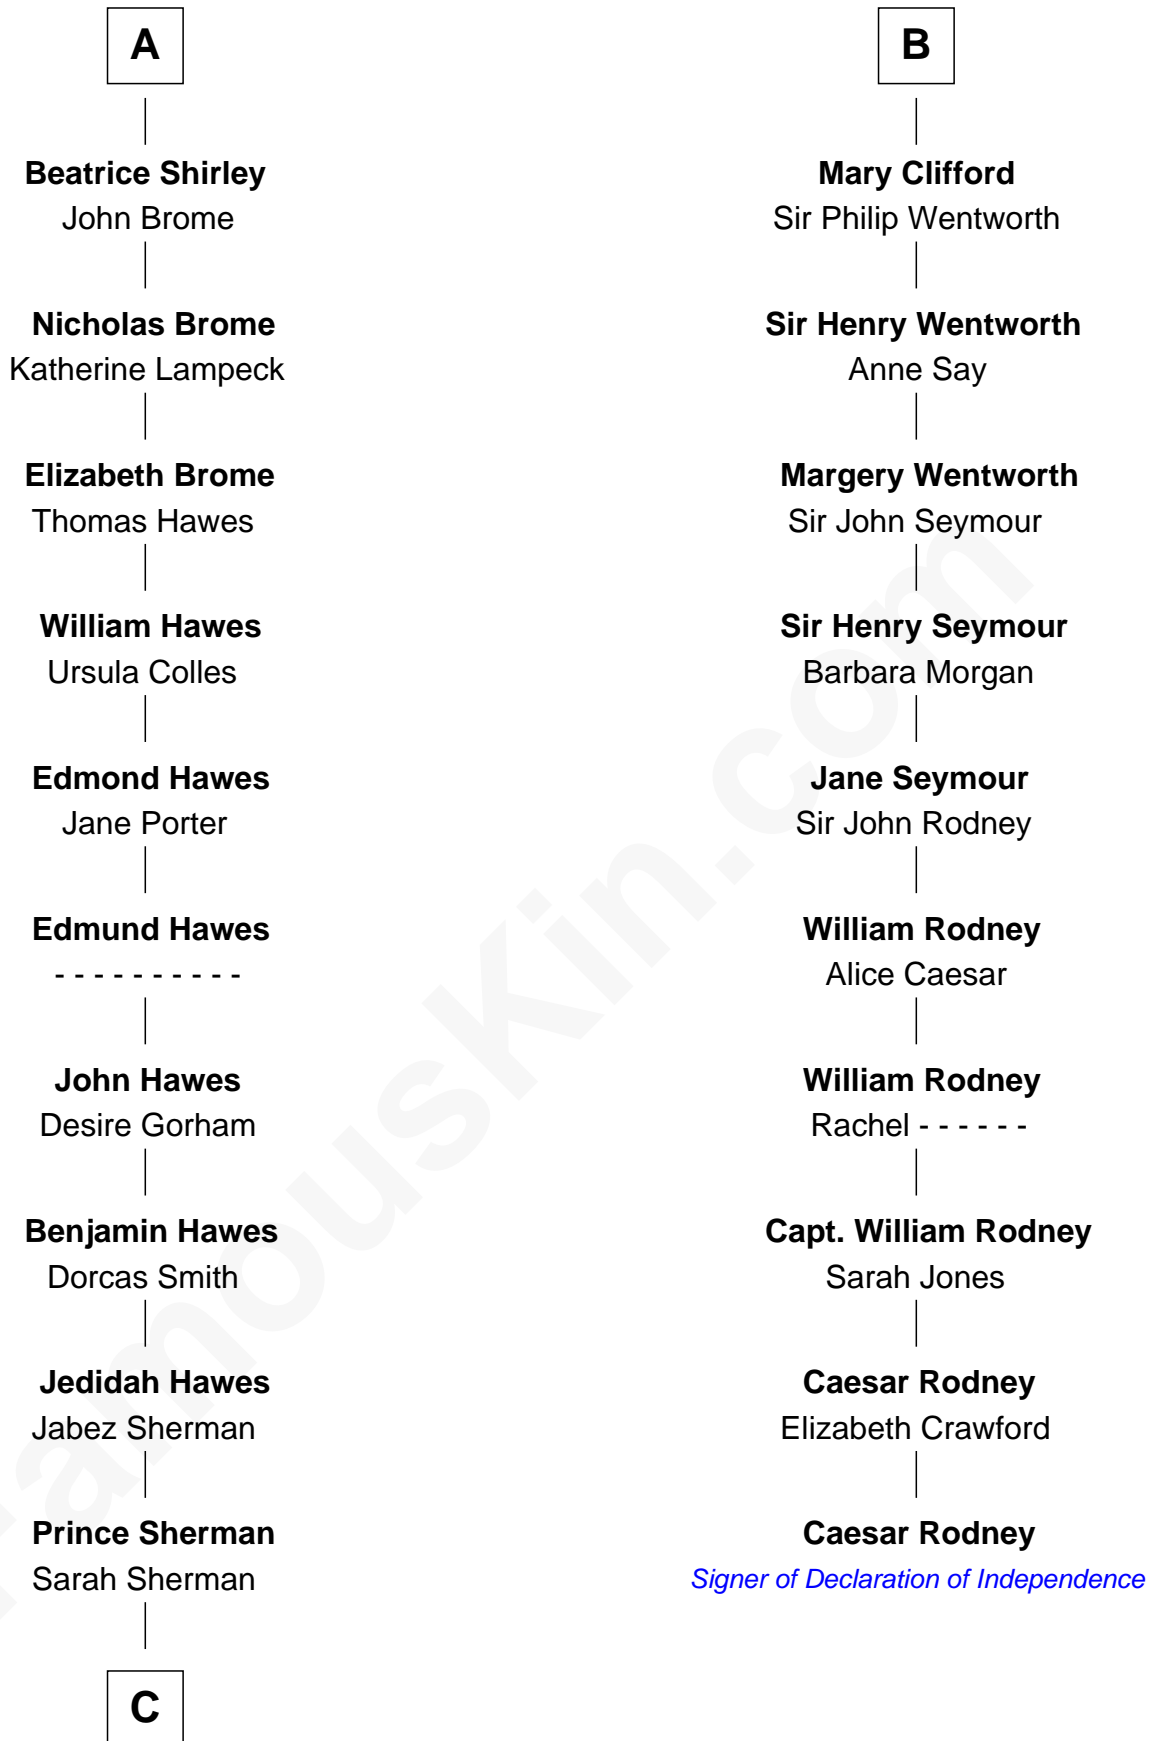

# FamousKin.com Relationship Chart of

**James Sherman**

*27th U.S. Vice-President*

16th cousin 4 times removed of

**Caesar Rodney**

*Signer of the Declaration of Independence*

**C**

—  
**Jahaziel Sherman**

Nancy Winslow

—  
**Richard Winslow Sherman**

Frances Lucretia Williams

—  
**Mary Frances Sherman**

Richard Updike Sherman

—  
**James Sherman**

*27th U.S. Vice-President*

FamousKin.com