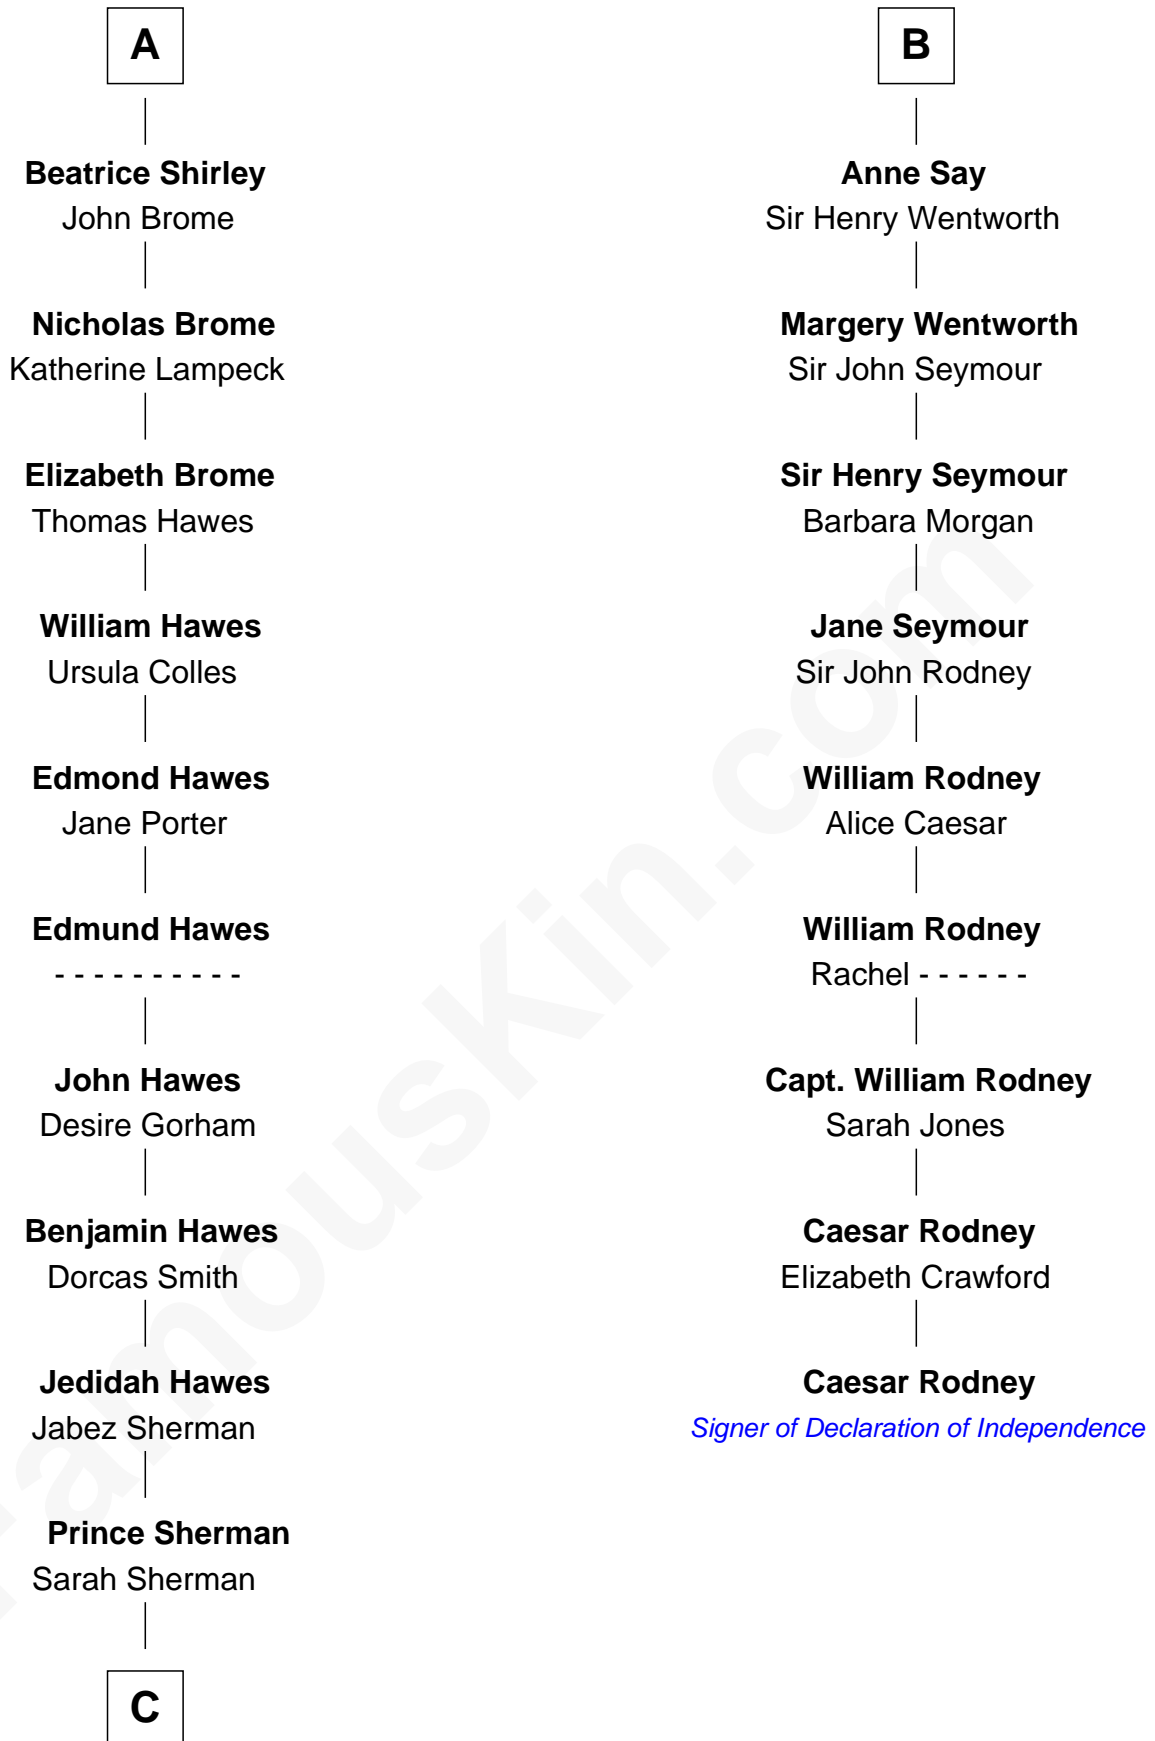

FamousKin.com Relationship Chart of

James Sherman

27th U.S. Vice-President

15th cousin 5 times removed of

Caesar Rodney

Signer of the Declaration of Independence

C

—
Jahaziel Sherman

Nancy Winslow

—
Richard Winslow Sherman

Frances Lucretia Williams

—
Mary Frances Sherman

Richard Updike Sherman

—
James Sherman

27th U.S. Vice-President

FamousKin.com