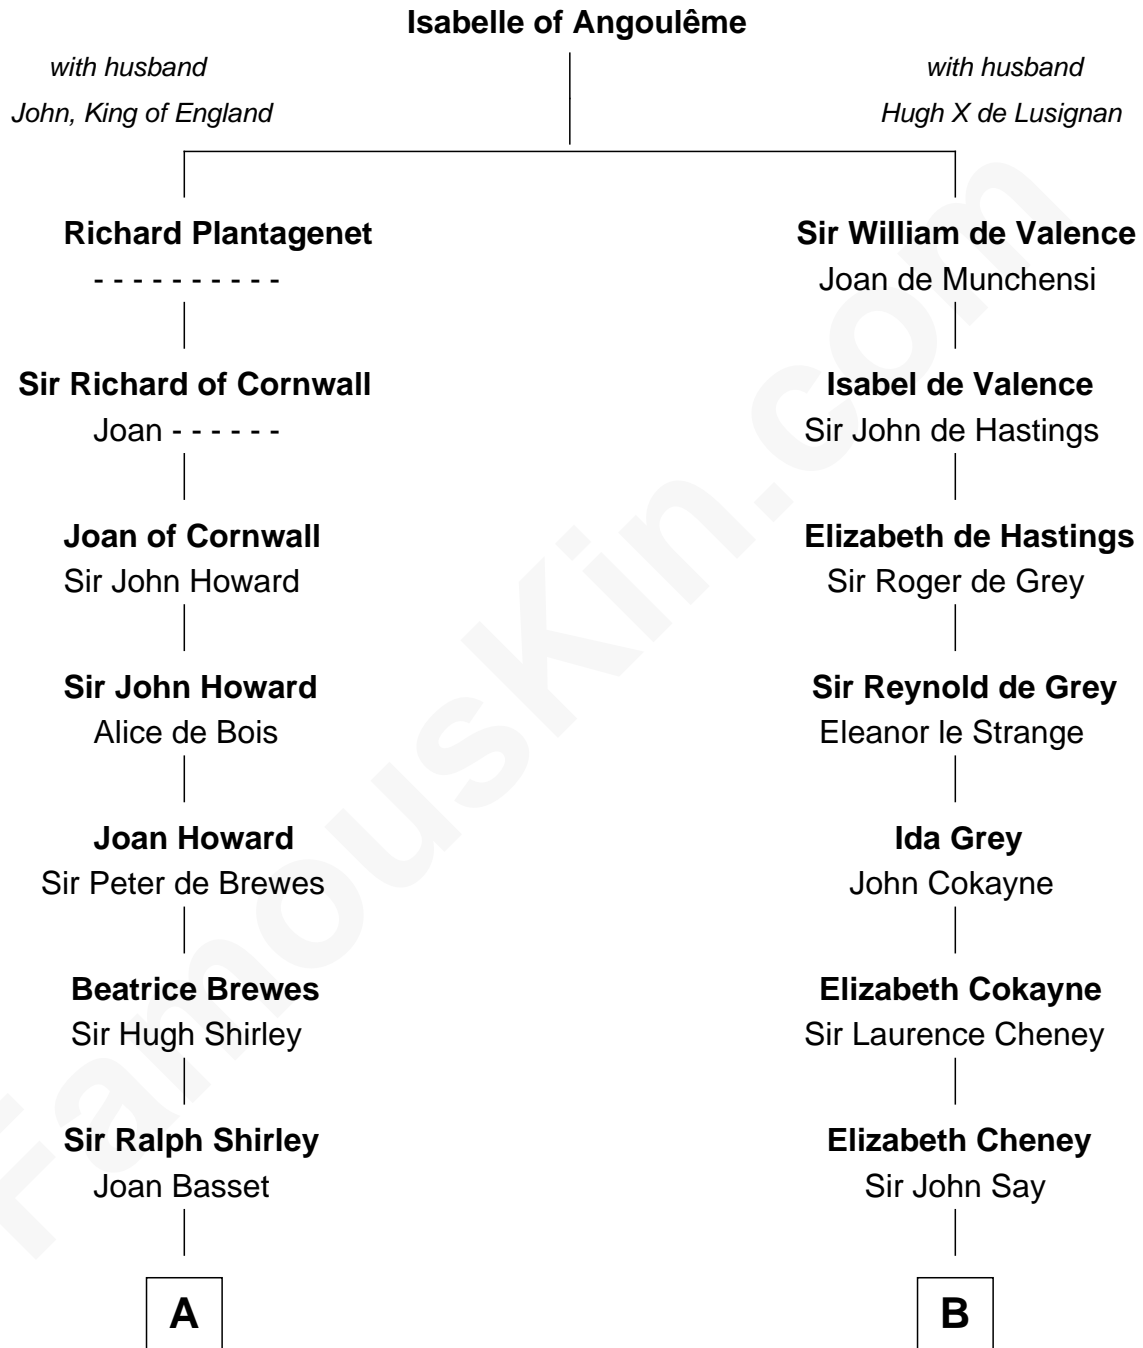

FamousKin.com Relationship Chart of

James Sherman

27th U.S. Vice-President

15th cousin 5 times removed of

Caesar Rodney

Signer of the Declaration of Independence

C

—
Jahaziel Sherman

Nancy Winslow

—
Richard Winslow Sherman

Frances Lucretia Williams

—
Mary Frances Sherman

Richard Updike Sherman

—
James Sherman

27th U.S. Vice-President

FamousKin.com