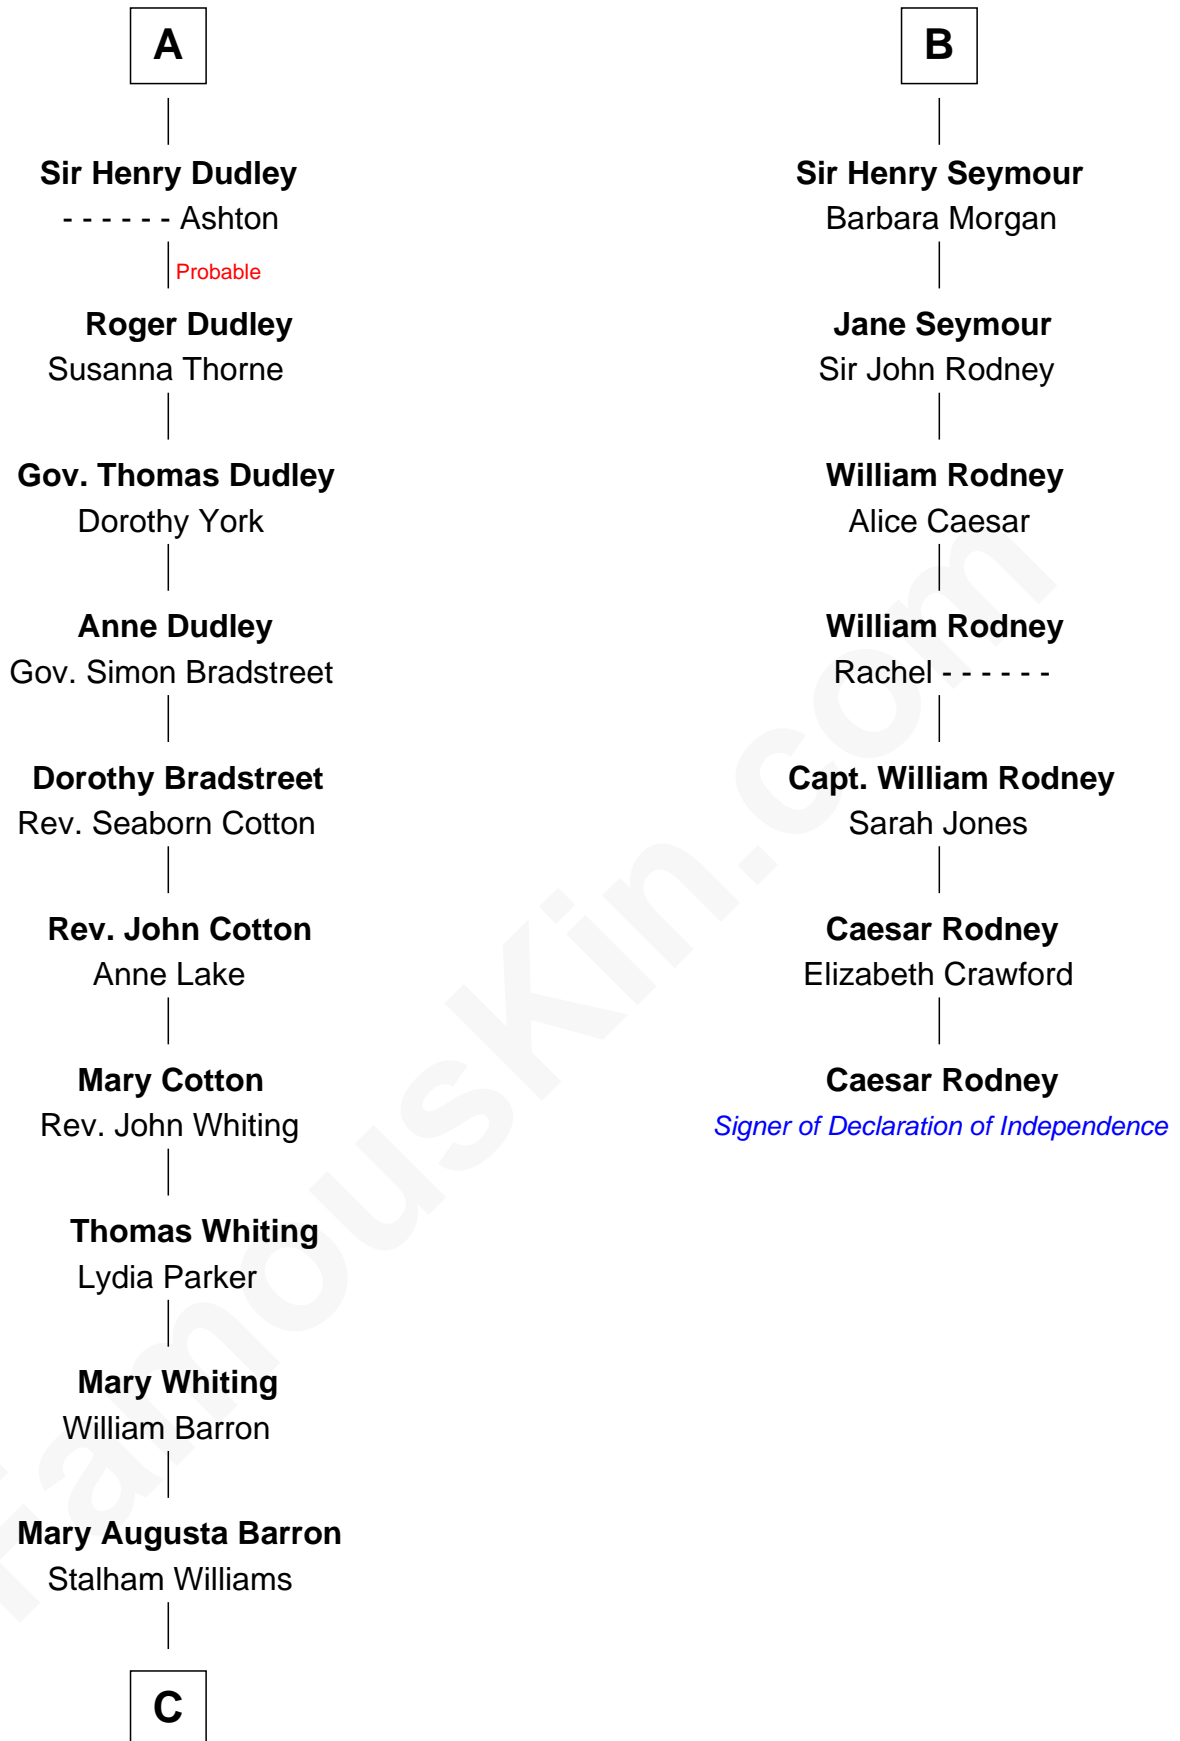

FamousKin.com Relationship Chart of

James Sherman

27th U.S. Vice-President

13th cousin 6 times removed of

Caesar Rodney

Signer of the Declaration of Independence

Henry Plantagenet

Maud de Chaworth

Joyce Tiptoft

Sir Edmund Sutton

Sir Edward Sutton

Cecily Willoughby

Sir John Sutton

Cecily Grey

A

Mary Plantagenet

Sir Philip Wentworth

Sir Henry Wentworth

Anne Say

Margery Wentworth

Sir John Seymour

B

C

—
Frances Lucretia Williams