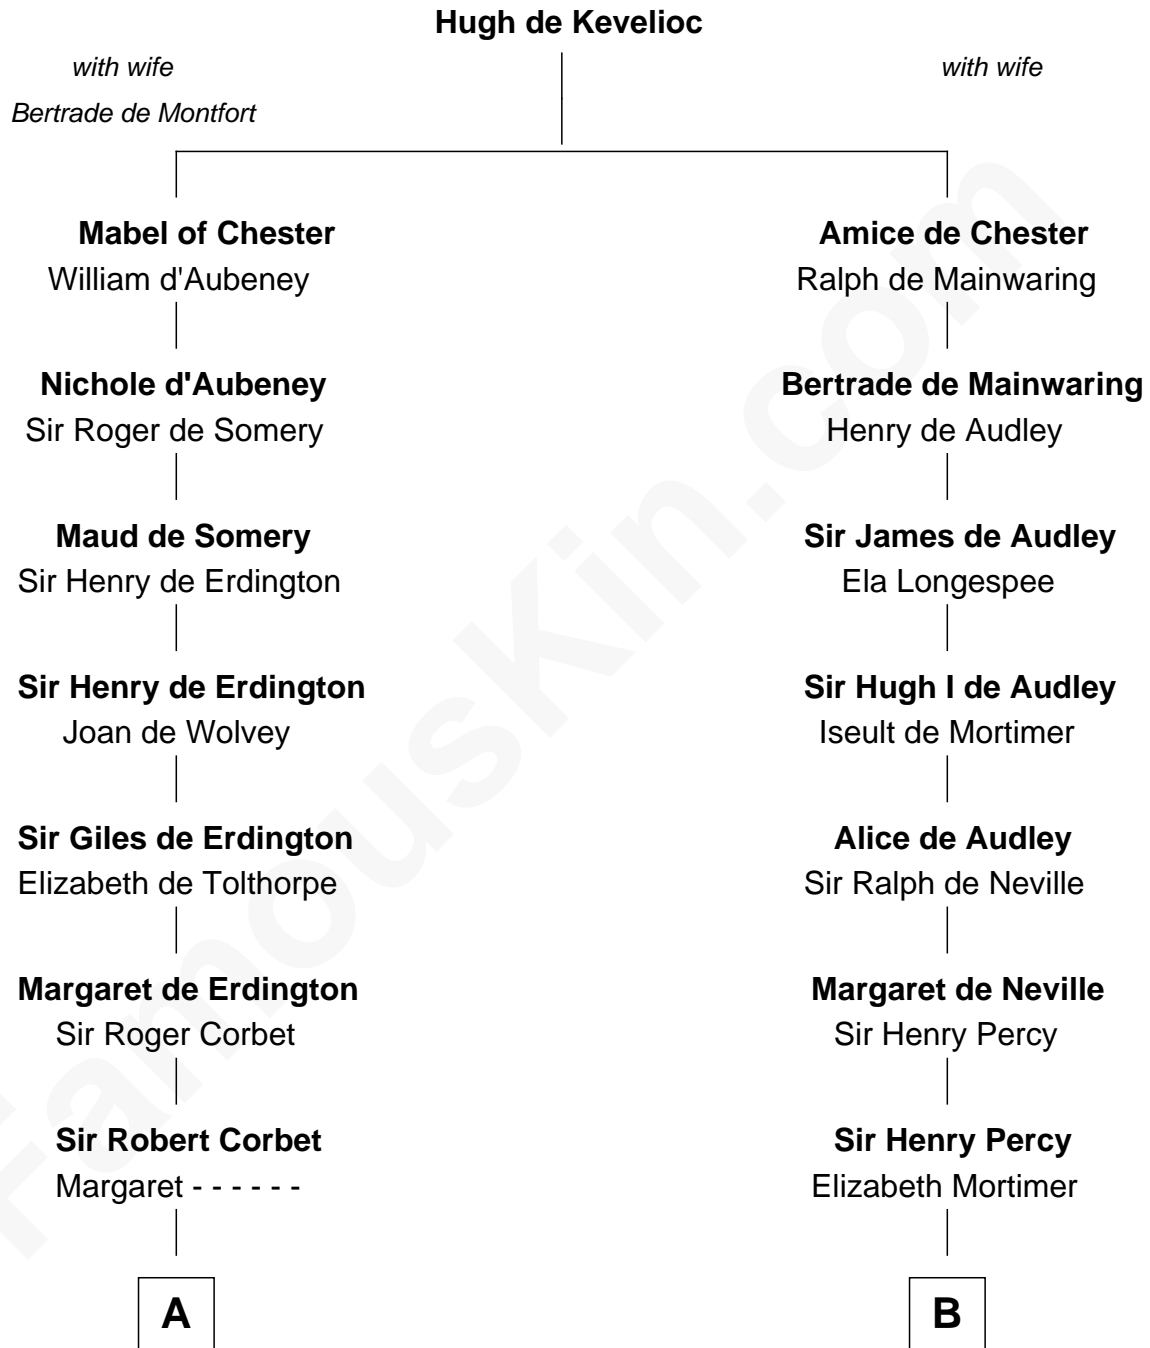

# FamousKin.com Relationship Chart of

**James Sherman**

*27th U.S. Vice-President*

17th cousin 4 times removed of

**Caesar Rodney**

*Signer of the Declaration of Independence*

**C**

—  
**Mary Whiting**  
William Barron

—  
**Mary Augusta Barron**  
Stalham Williams

—  
**Frances Lucretia Williams**  
Richard Winslow Sherman

—  
**Mary Frances Sherman**  
Richard Updike Sherman

—  
**James Sherman**  
*27th U.S. Vice-President*