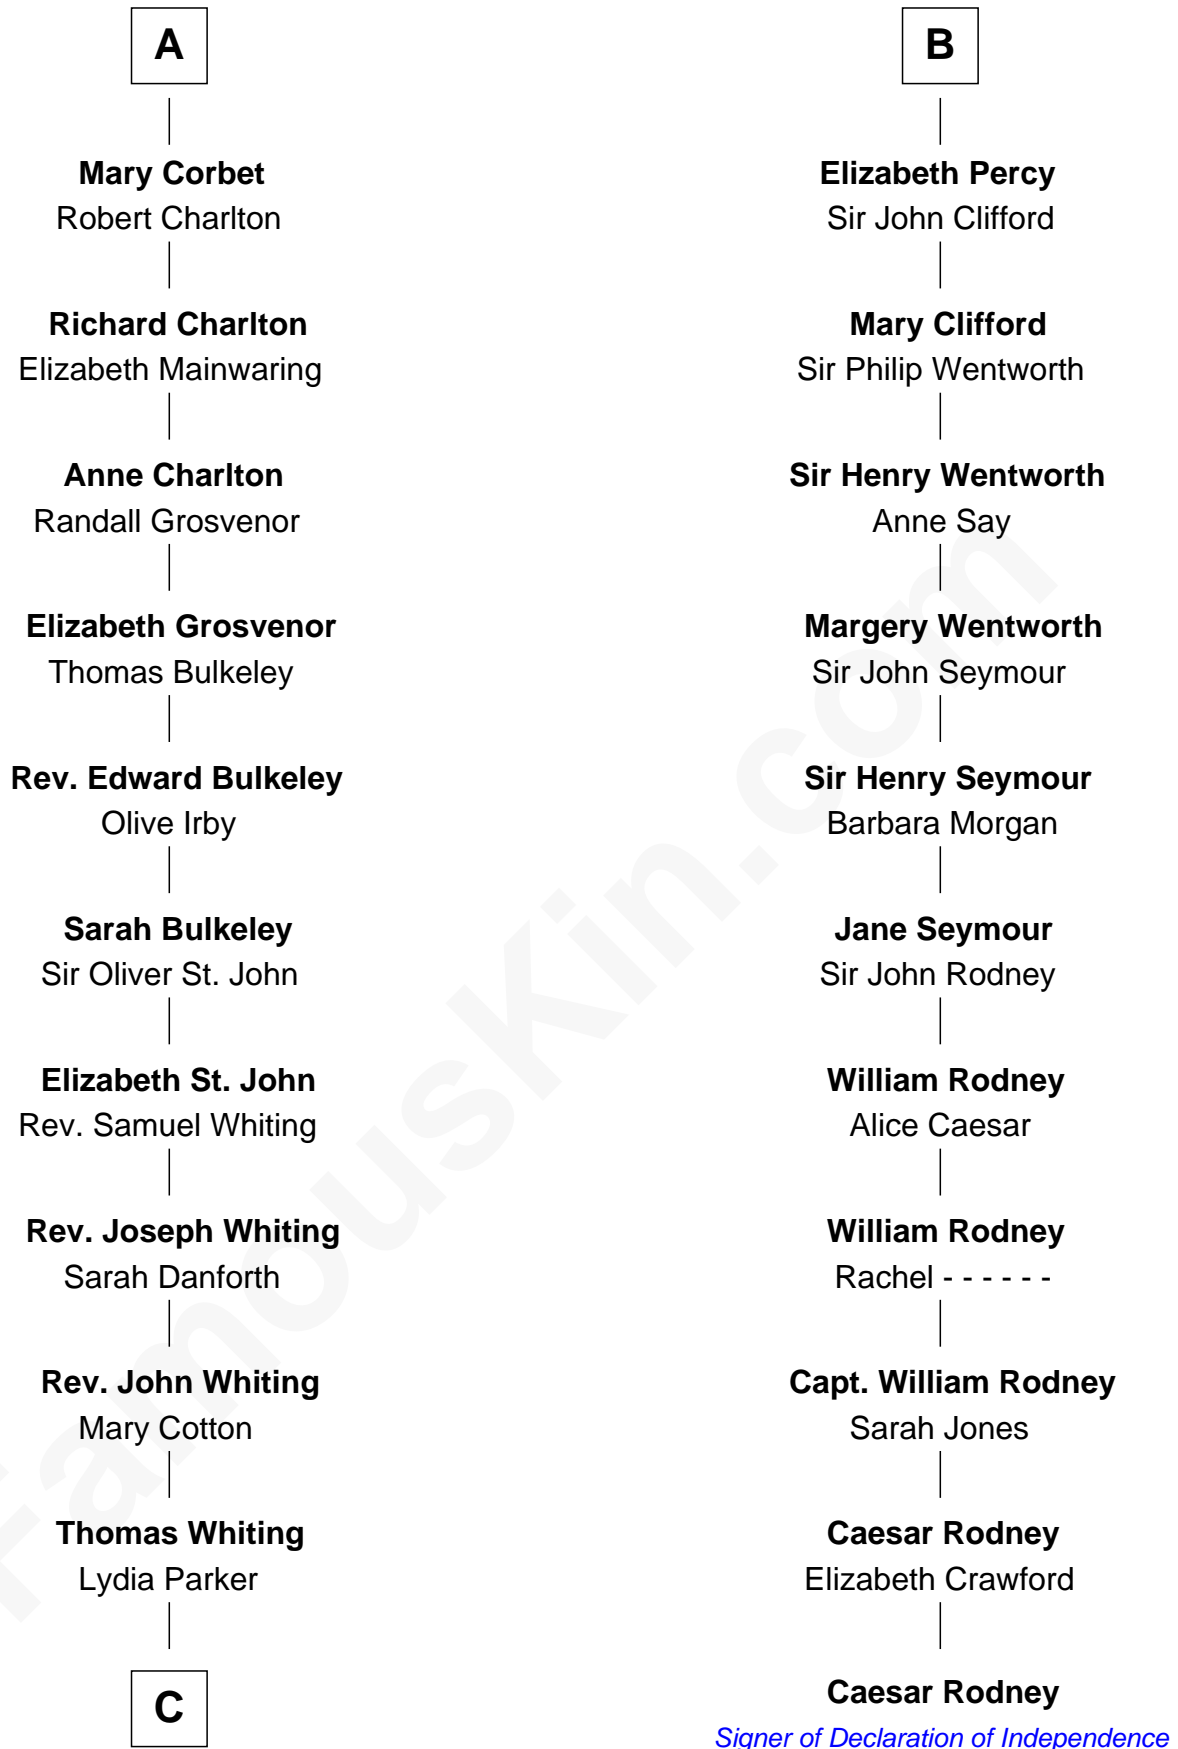

# FamousKin.com Relationship Chart of

**James Sherman**

*27th U.S. Vice-President*

17th cousin 4 times removed of

**Caesar Rodney**

*Signer of the Declaration of Independence*

**C**

—  
**Mary Whiting**  
William Barron

—  
**Mary Augusta Barron**  
Stalham Williams

—  
**Frances Lucretia Williams**  
Richard Winslow Sherman

—  
**Mary Frances Sherman**  
Richard Updike Sherman

—  
**James Sherman**  
*27th U.S. Vice-President*