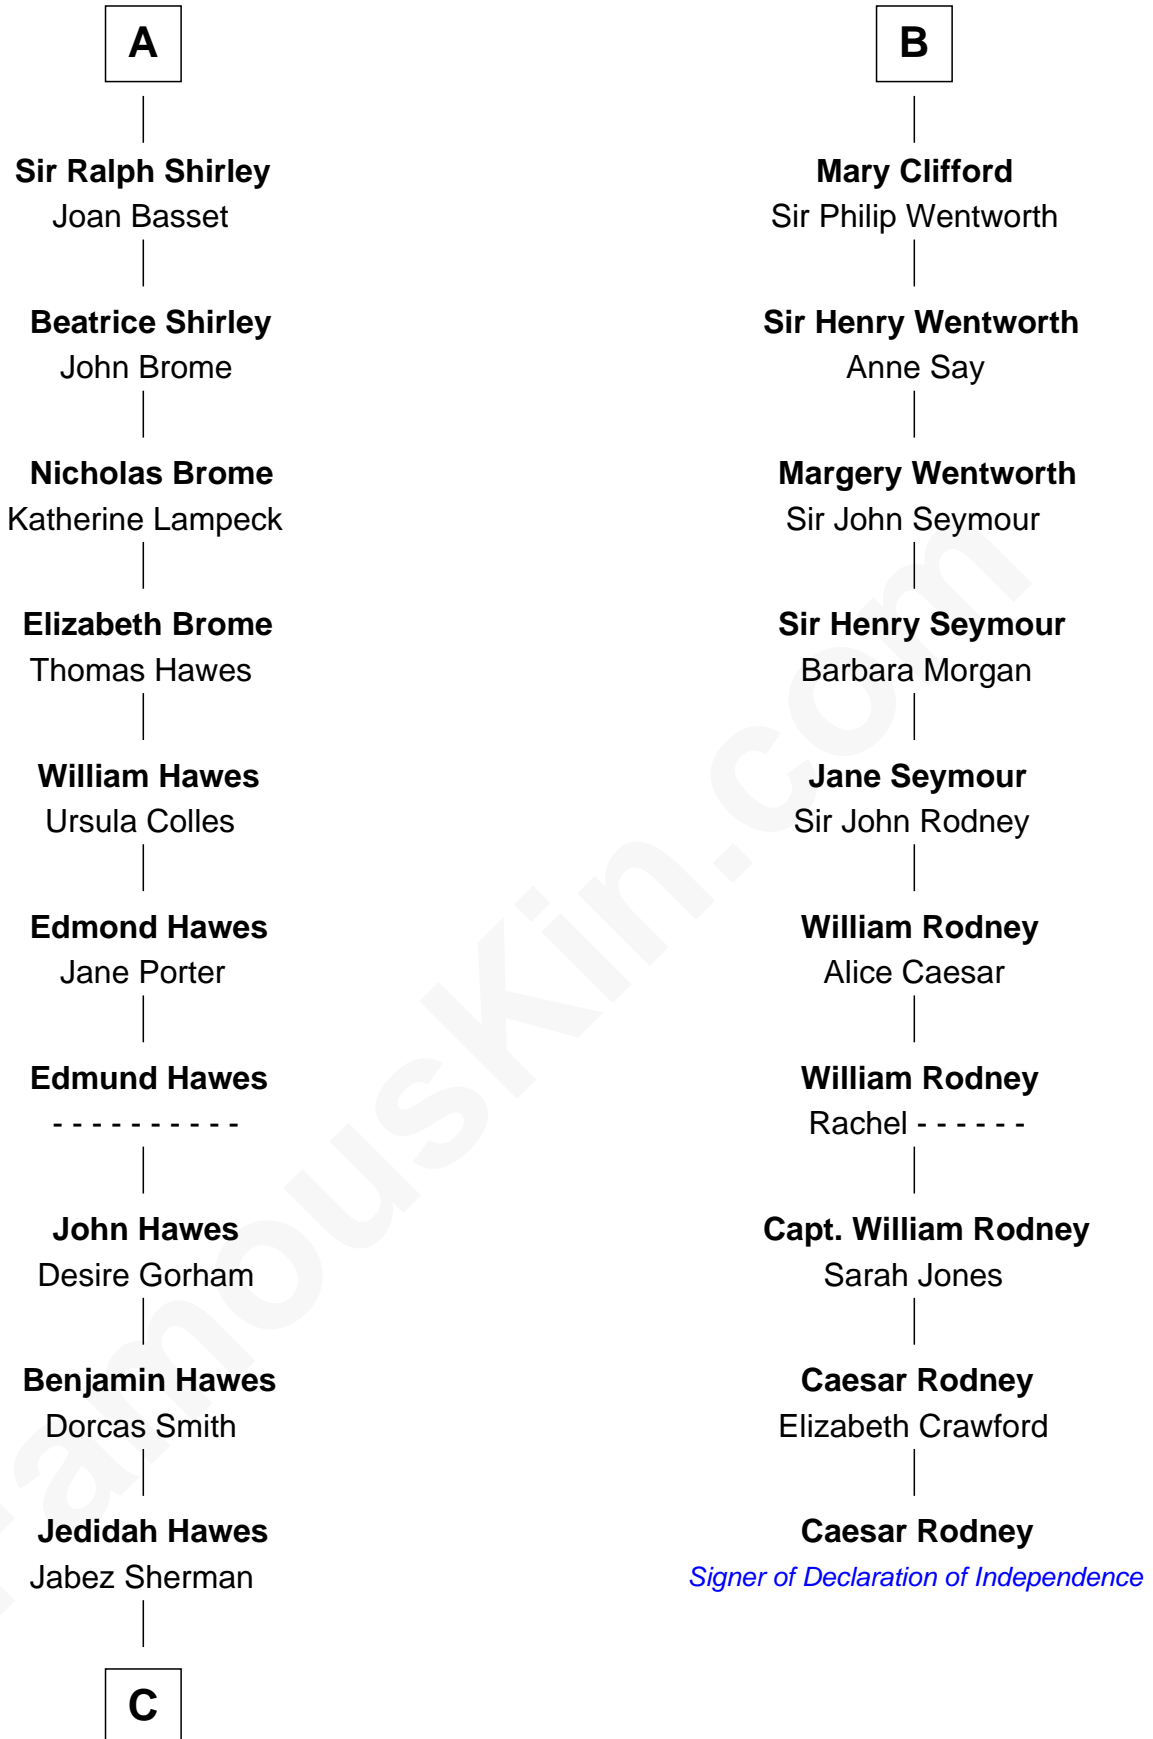

FamousKin.com Relationship Chart of

James Sherman

27th U.S. Vice-President

16th cousin 5 times removed of

Caesar Rodney

Signer of the Declaration of Independence

Sir William Longespee

Ela of Salisbury

C

Prince Sherman

Sarah Sherman

Jahaziel Sherman

Nancy Winslow

Richard Winslow Sherman

Frances Lucretia Williams

Mary Frances Sherman