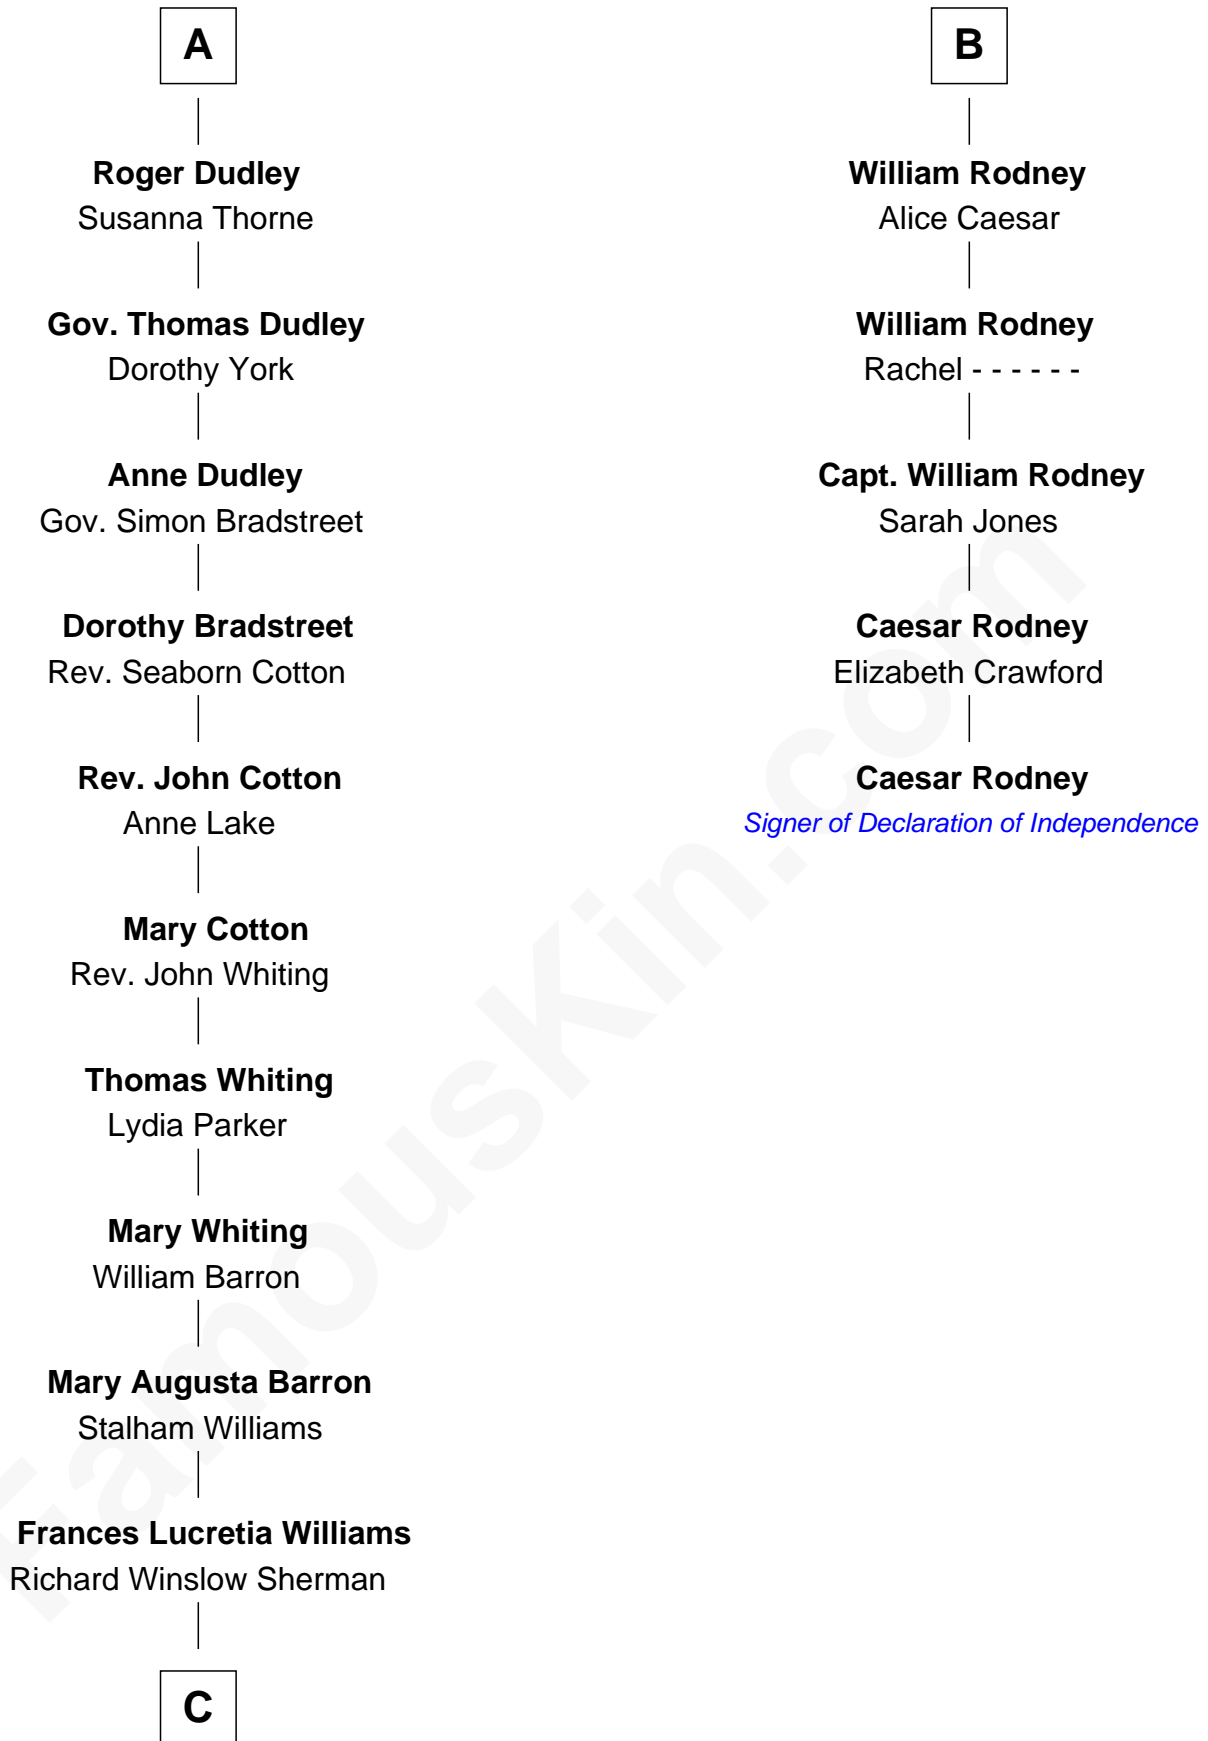

FamousKin.com Relationship Chart of

James Sherman

27th U.S. Vice-President

11th cousin 7 times removed of

Caesar Rodney

Signer of the Declaration of Independence

Sir Philip le Despencer

Elizabeth - - - - -

Alice le Despenser

Sir John Sutton

Sir John Sutton

Constance Blount

Sir John Sutton

Elizabeth Berkeley

Sir Edmund Sutton

Joyce Tiptoft

Sir Philip le Despencer

Elizabeth de Tibetot

Margery Despencer

Sir Roger Wentworth

Sir Philip Wentworth

Mary Clifford

Sir Henry Wentworth

Anne Say

Margery Wentworth

Sir John Seymour

Sir Henry Seymour

Barbara Morgan

Jane Seymour

Sir John Rodney

B

C