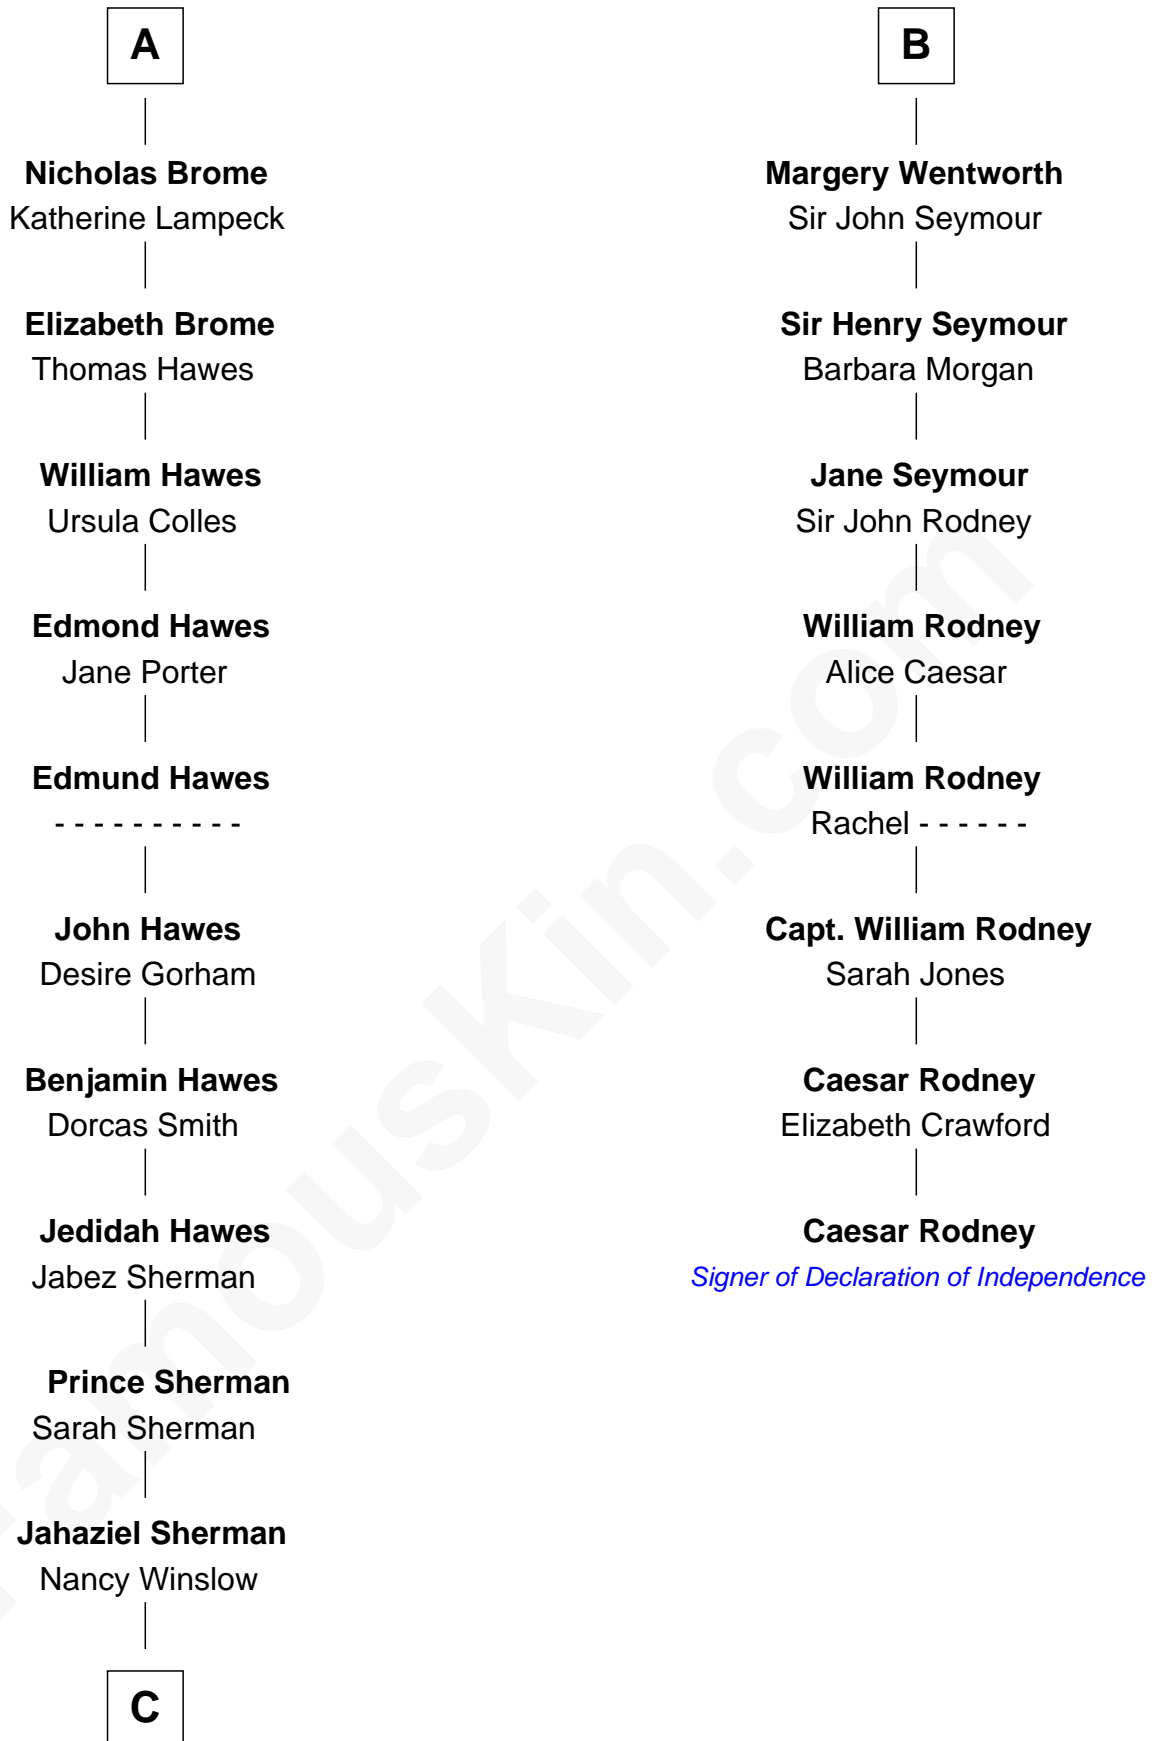

# FamousKin.com Relationship Chart of

**James Sherman**

*27th U.S. Vice-President*

14th cousin 5 times removed of

**Caesar Rodney**

*Signer of the Declaration of Independence*

**C**

Richard Winslow Sherman

Frances Lucretia Williams

Mary Frances Sherman

Richard Updike Sherman

James Sherman

*27th U.S. Vice-President*

FamousKin.com