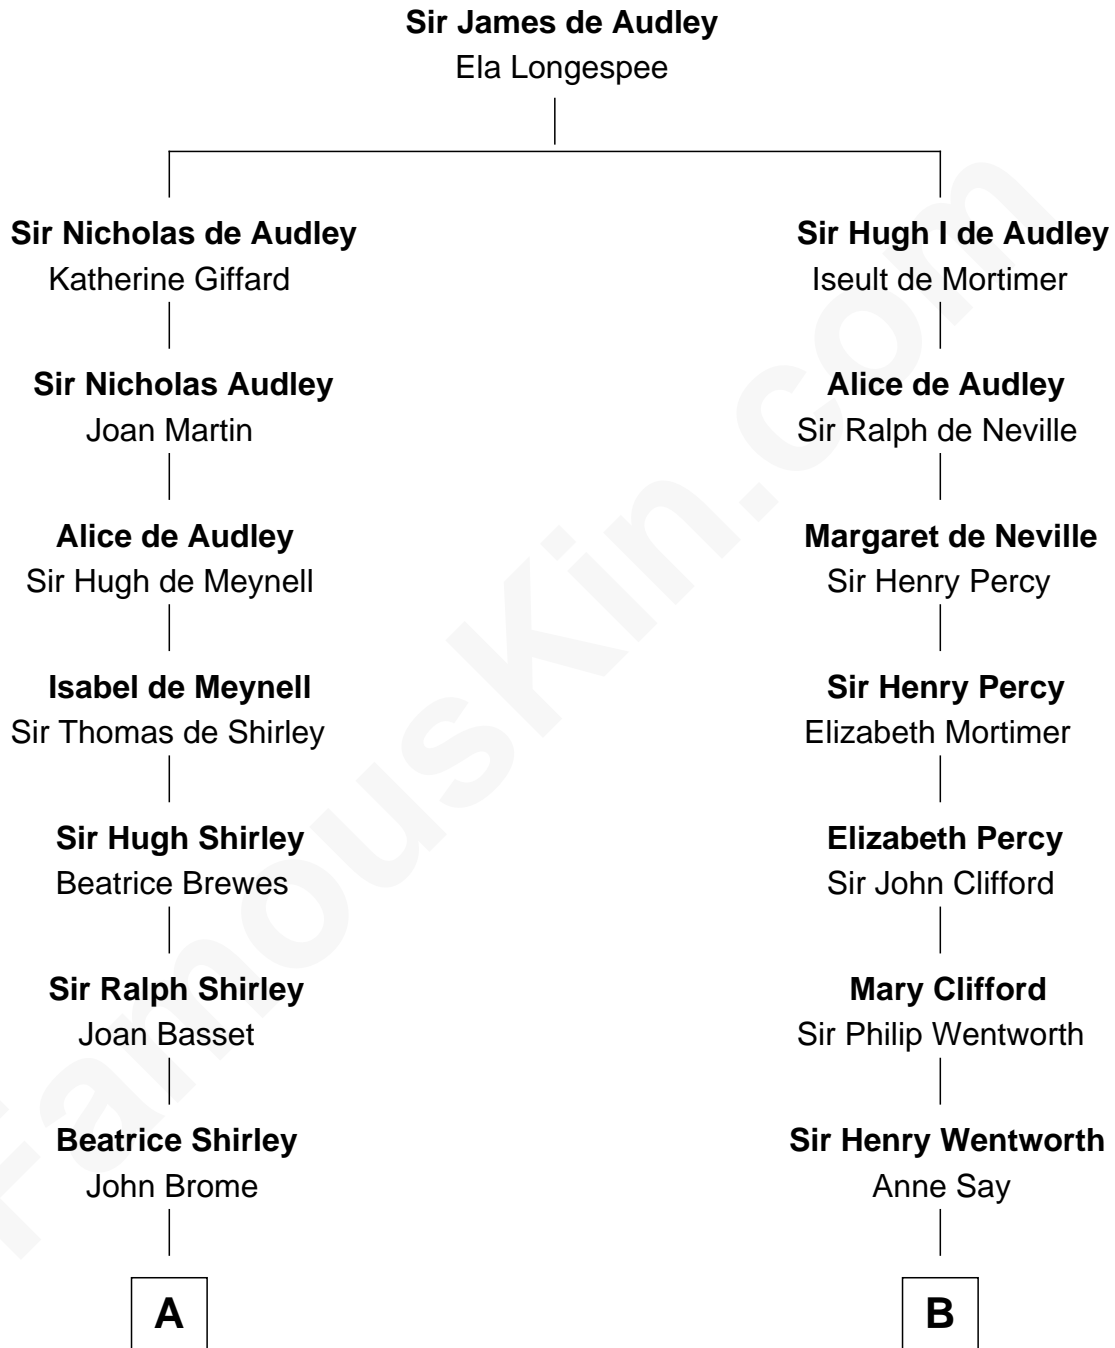

# FamousKin.com Relationship Chart of

**James Sherman**

*27th U.S. Vice-President*

14th cousin 5 times removed of

**Caesar Rodney**

*Signer of the Declaration of Independence*

**C**

Richard Winslow Sherman

Frances Lucretia Williams

Mary Frances Sherman

Richard Updike Sherman

James Sherman

*27th U.S. Vice-President*

FamousKin.com