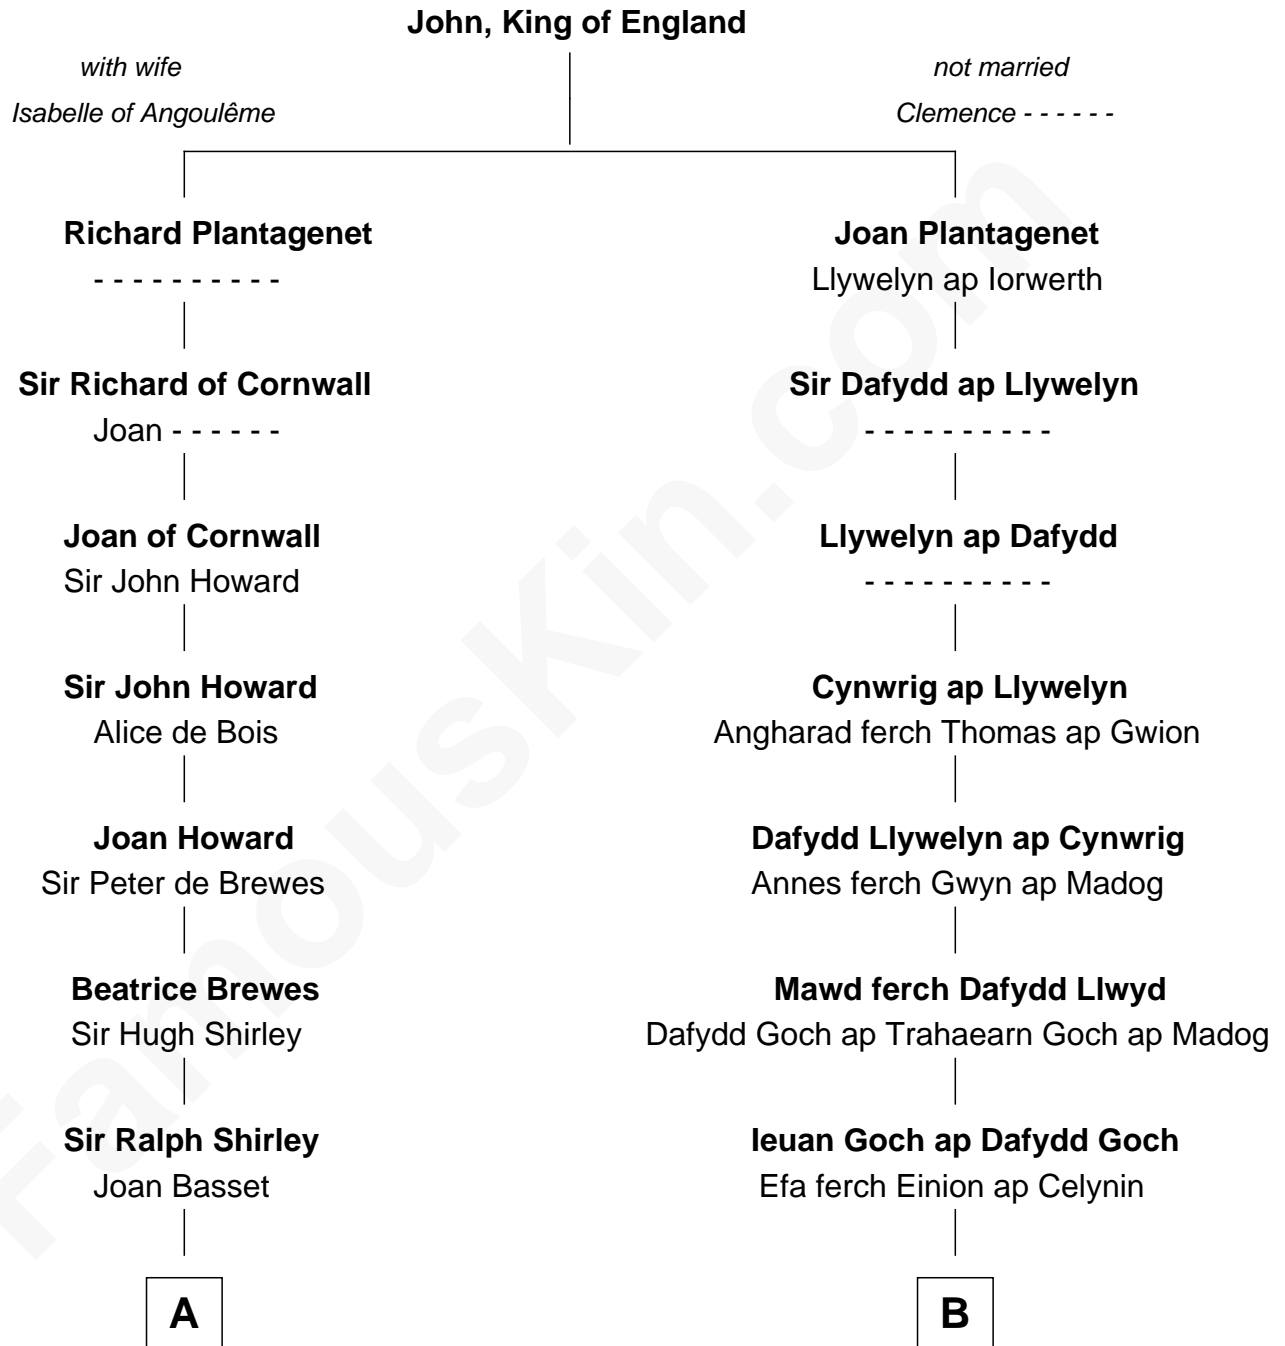

FamousKin.com Relationship Chart of

James Sherman

27th U.S. Vice-President

17th cousin 3 times removed of

Elihu Yale

Benefactor and Namesake of Yale College

C

—
Jahaziel Sherman

Nancy Winslow

—
Richard Winslow Sherman

Frances Lucretia Williams

—
Mary Frances Sherman

Richard Updike Sherman

—
James Sherman

27th U.S. Vice-President

FamousKin.com