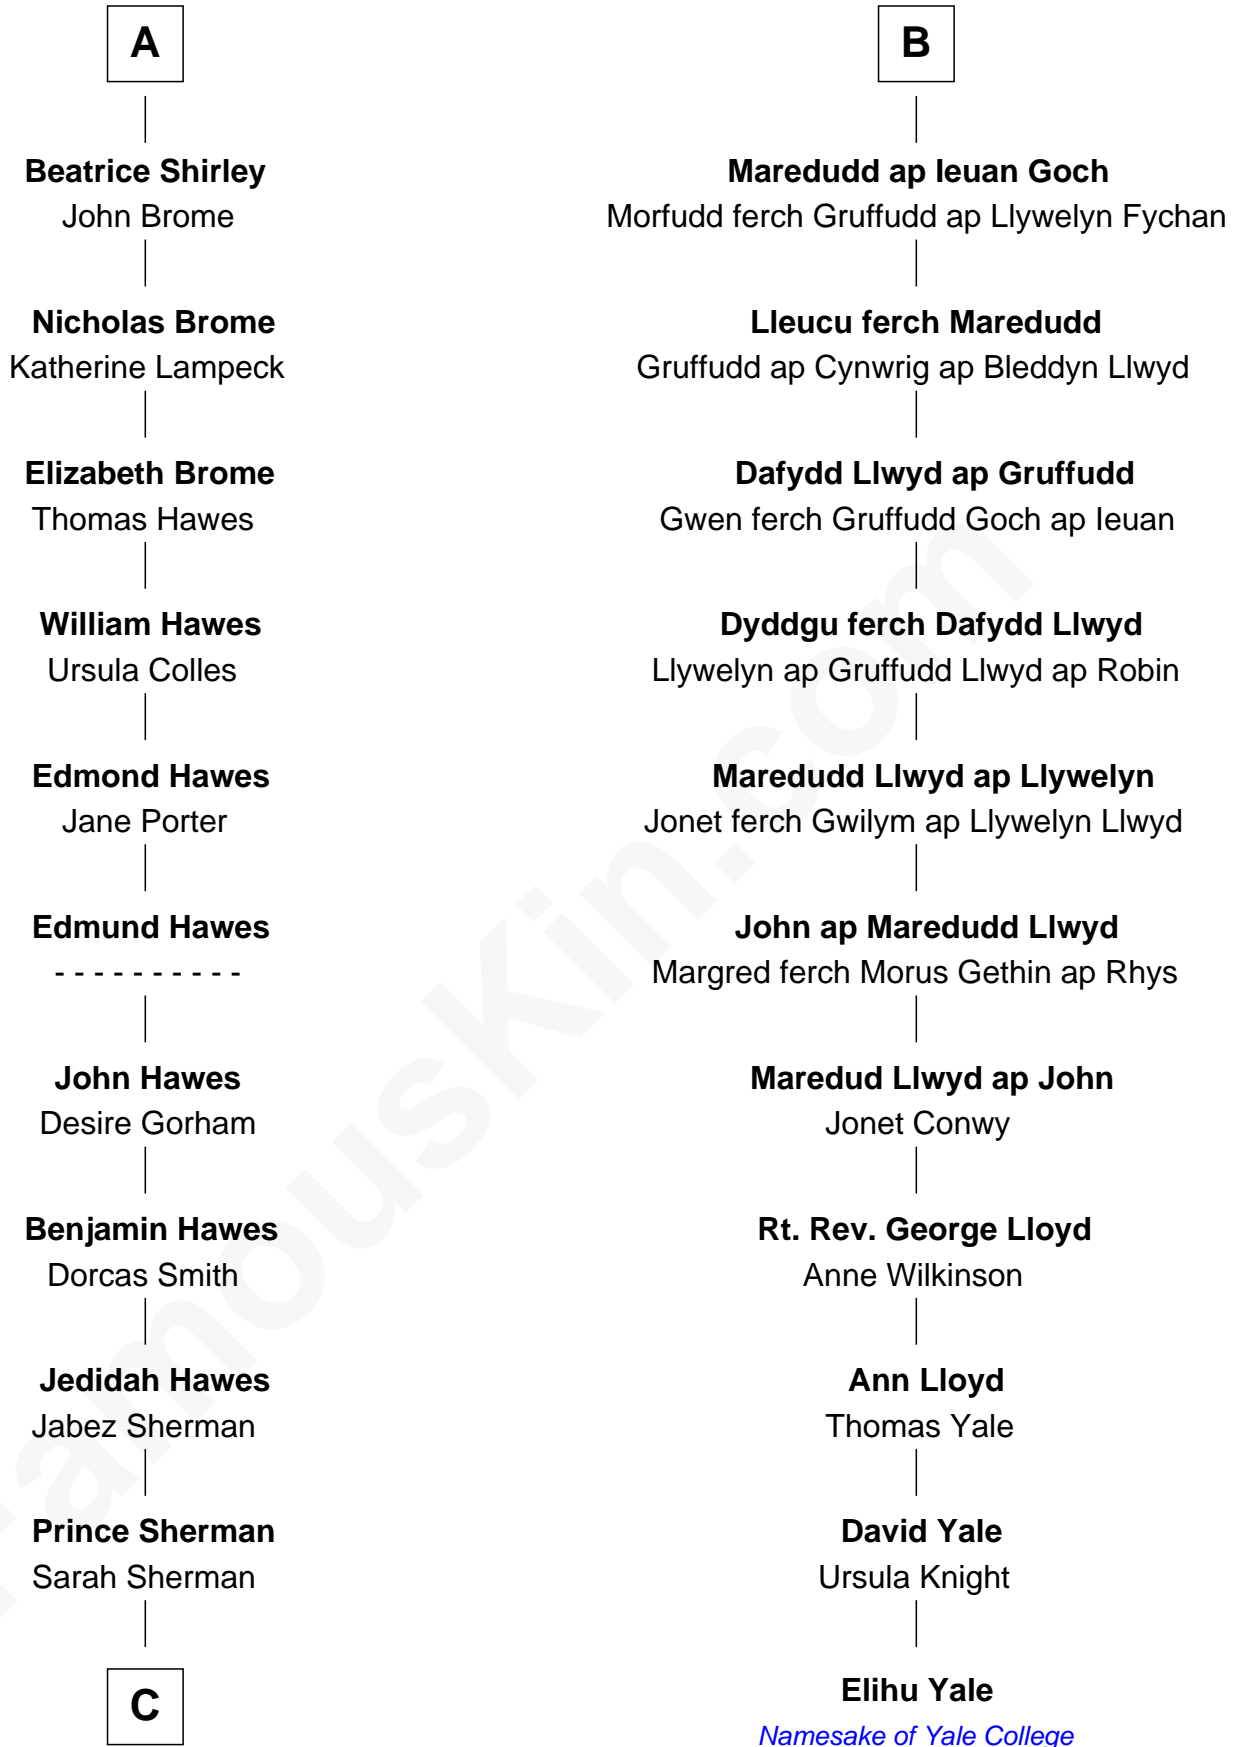

FamousKin.com Relationship Chart of

James Sherman

27th U.S. Vice-President

17th cousin 3 times removed of

Elihu Yale

Benefactor and Namesake of Yale College

C

—
Jahaziel Sherman

Nancy Winslow

—
Richard Winslow Sherman

Frances Lucretia Williams

—
Mary Frances Sherman

Richard Updike Sherman

—
James Sherman

27th U.S. Vice-President

FamousKin.com