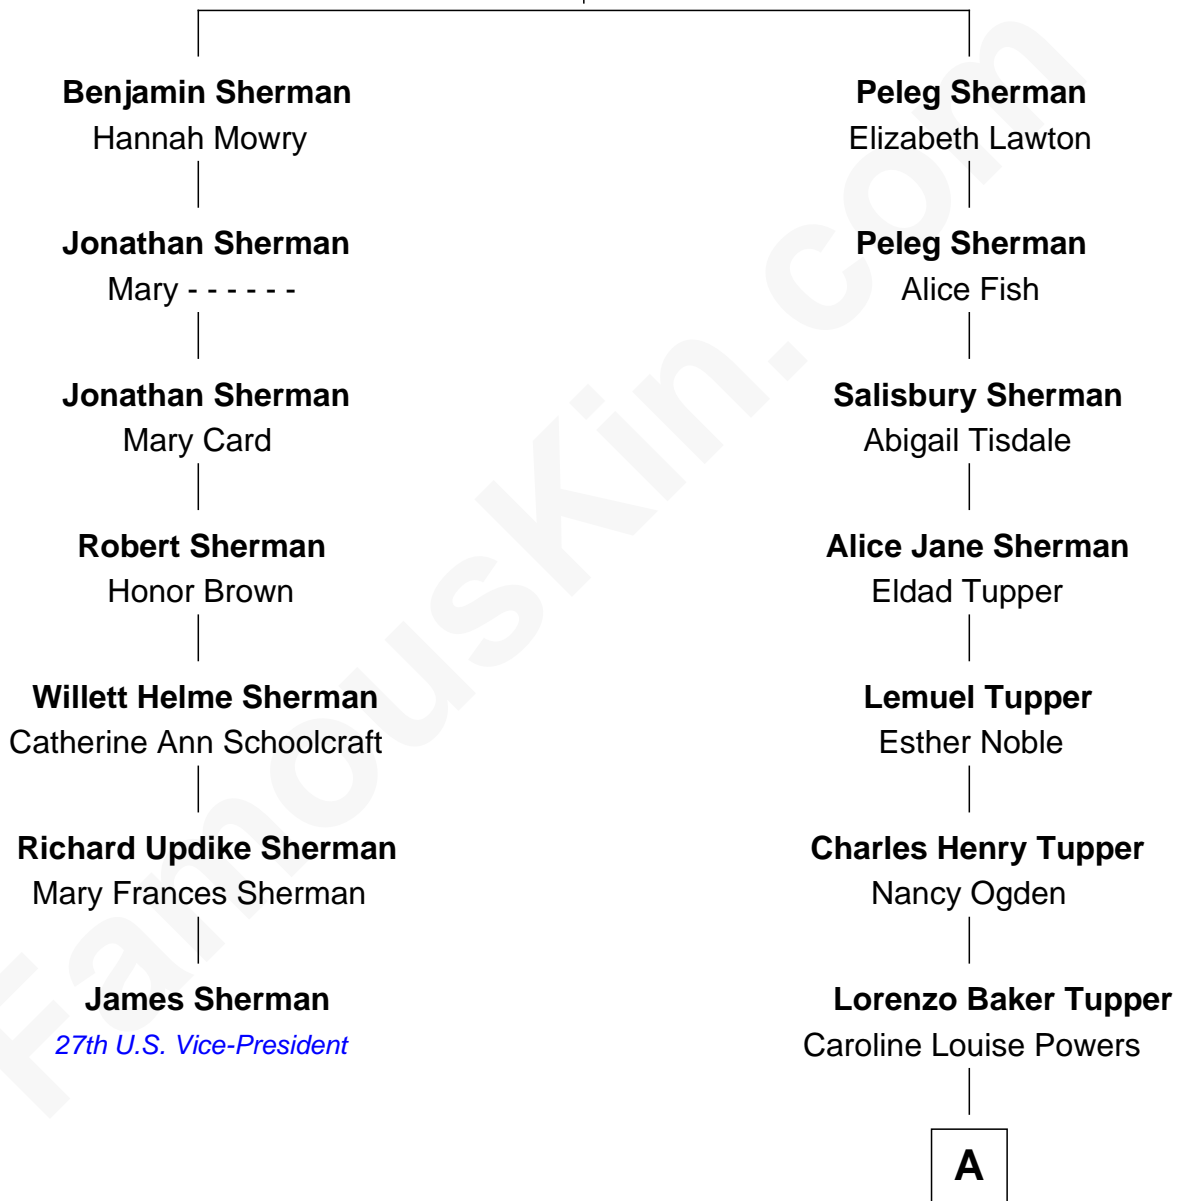

# FamousKin.com Relationship Chart of

**James Sherman**

*27th U.S. Vice-President*

6th cousin 4 times removed of

**Ken Burns**

*Documentary Filmmaker*

**Philip Sherman**

Sarah Odging

**A**

—  
**John Powers Tupper**  
Francis Howard McMannus

—  
**George Bancroft Tupper**  
Lyla Morris Smith

—  
**Lyla Smith Tupper**  
Robert Kyle Burns

—  
**Ken Burns**  
*Documentary Filmmaker*